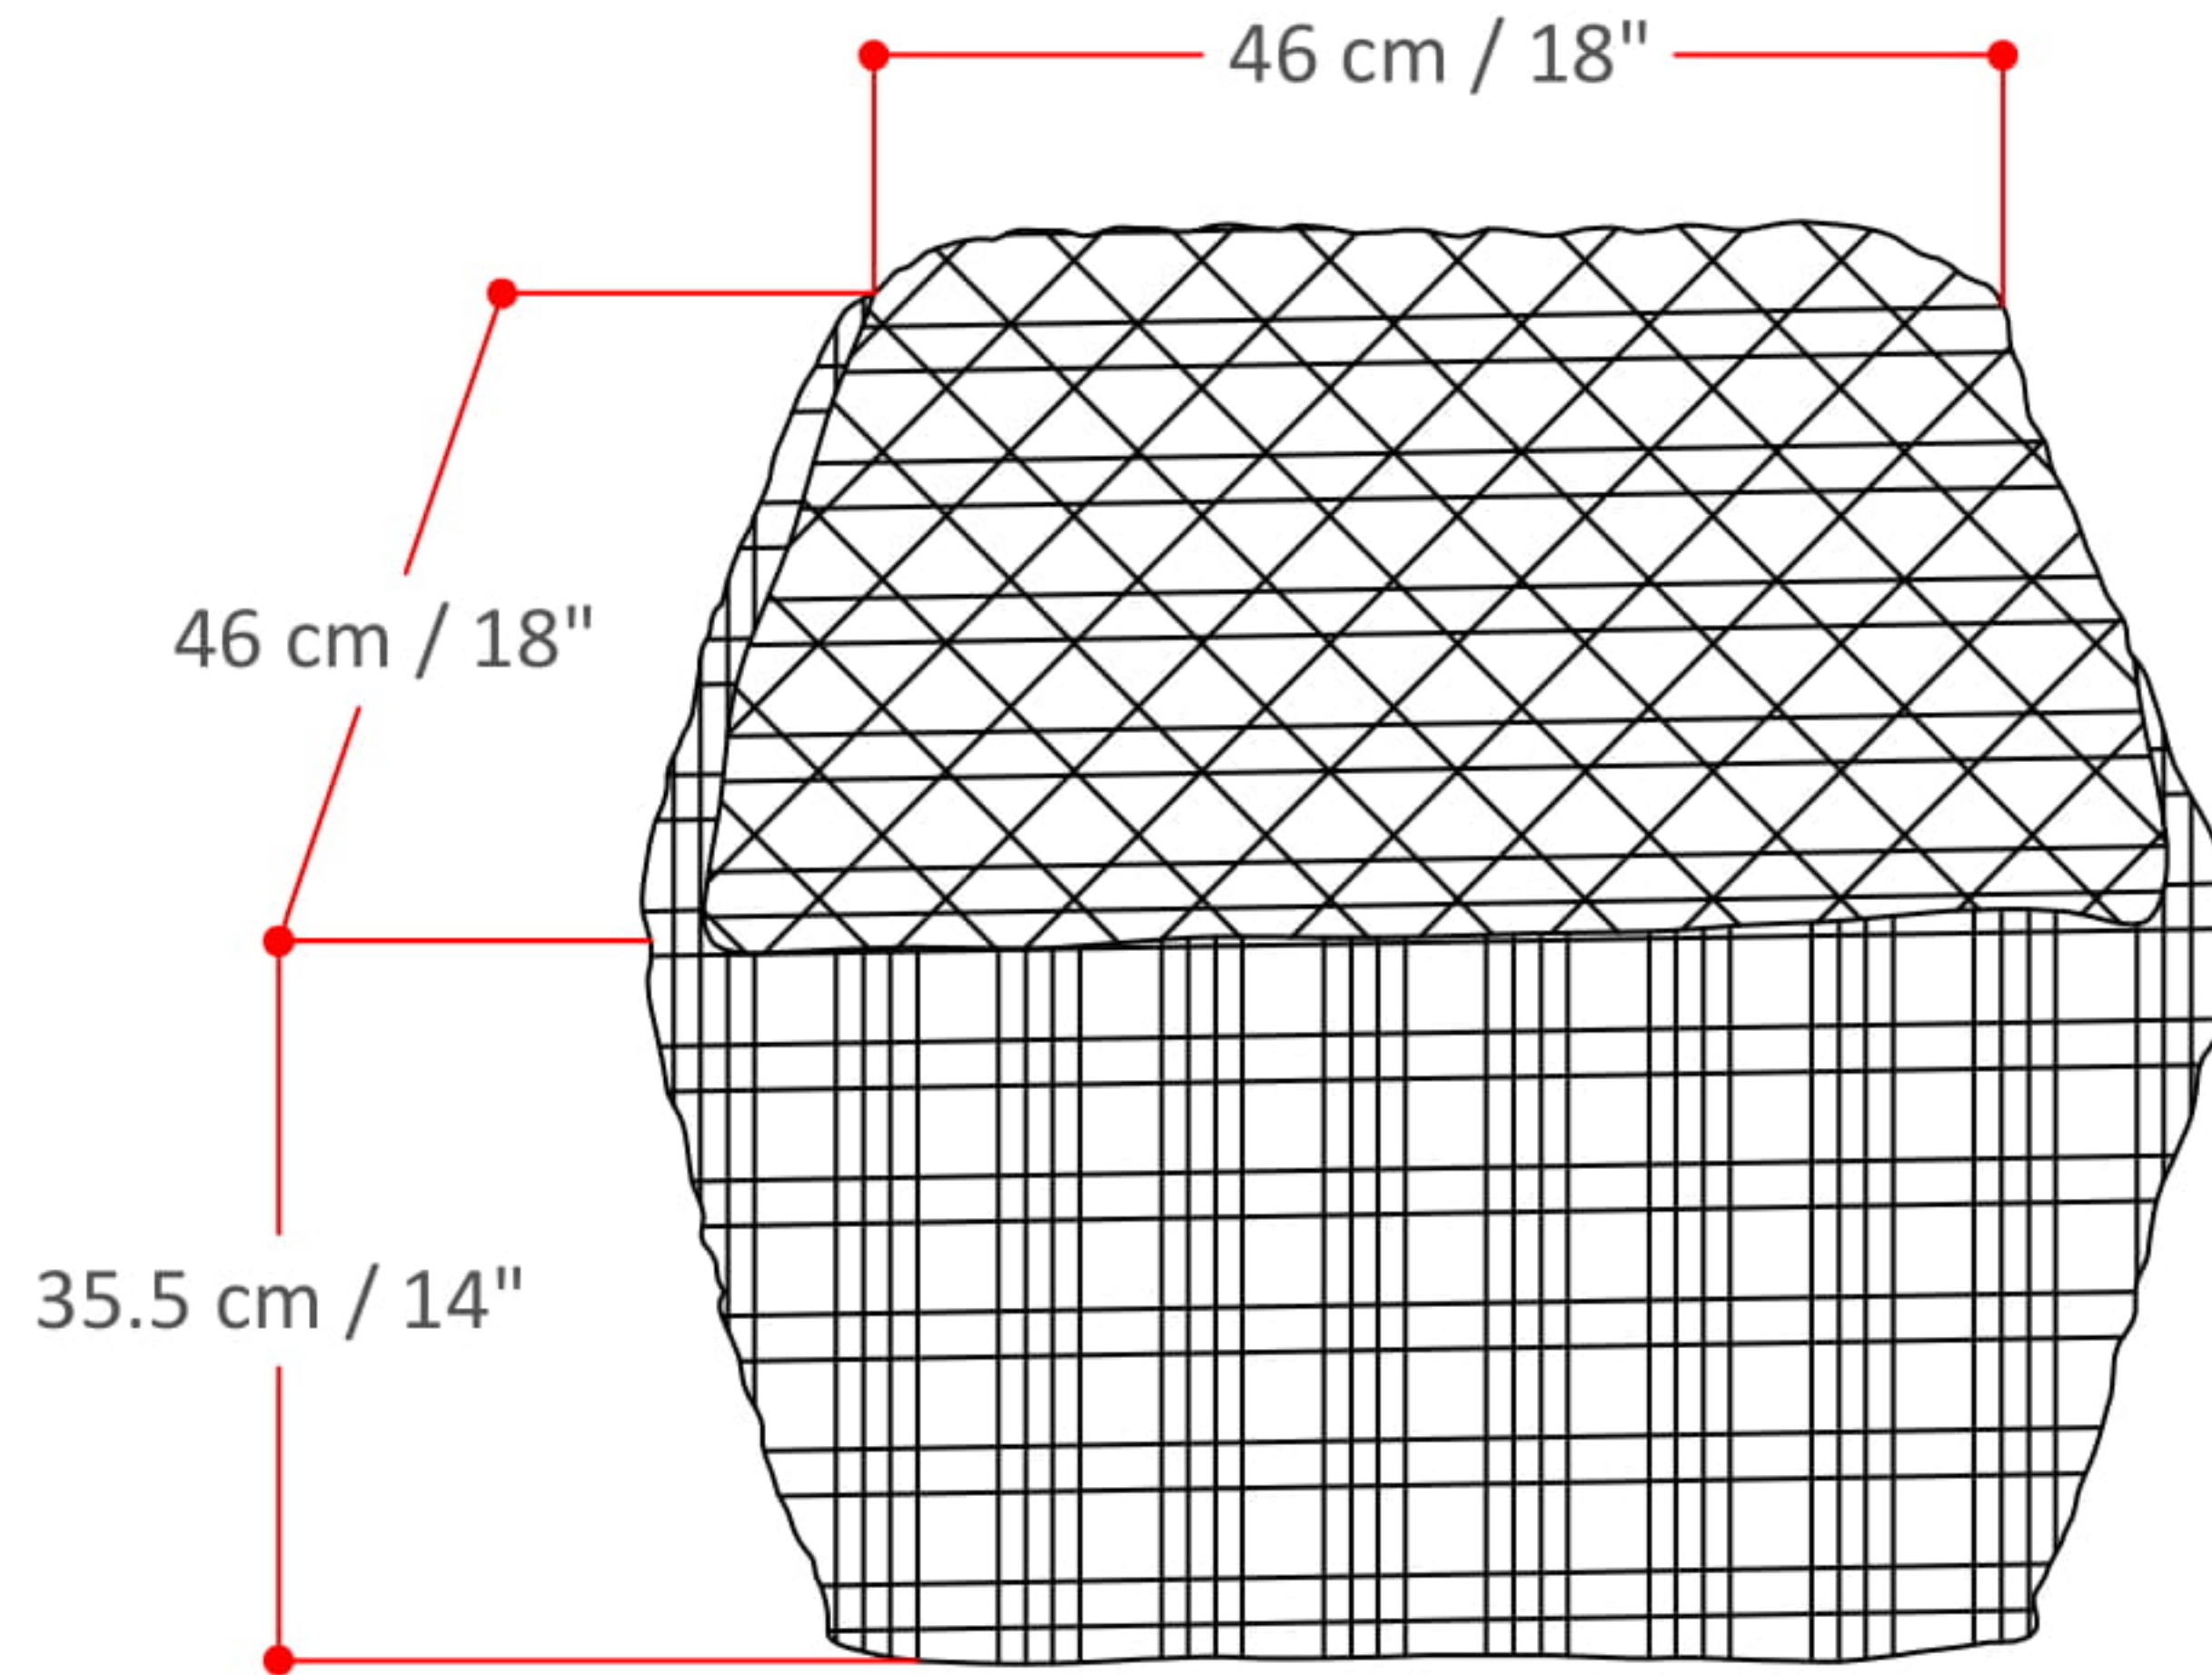

NOREEN SQUARE POUF

Net Weight- 5.3 (lb)