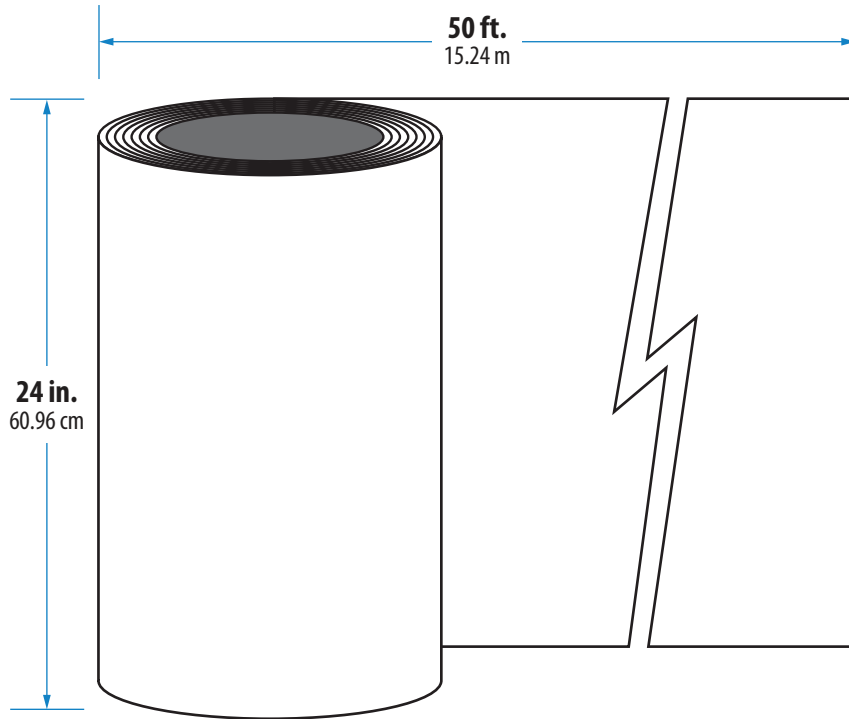

Hunter Green/Birch White • 0.019 Aluminum • 24 in. x 50 ft.

Actual product color may vary from the images shown. Some colors are simulated. Photos are edited in an attempt to accurately represent the colors .
It is recommended that you view actual product samples before making final color selection.