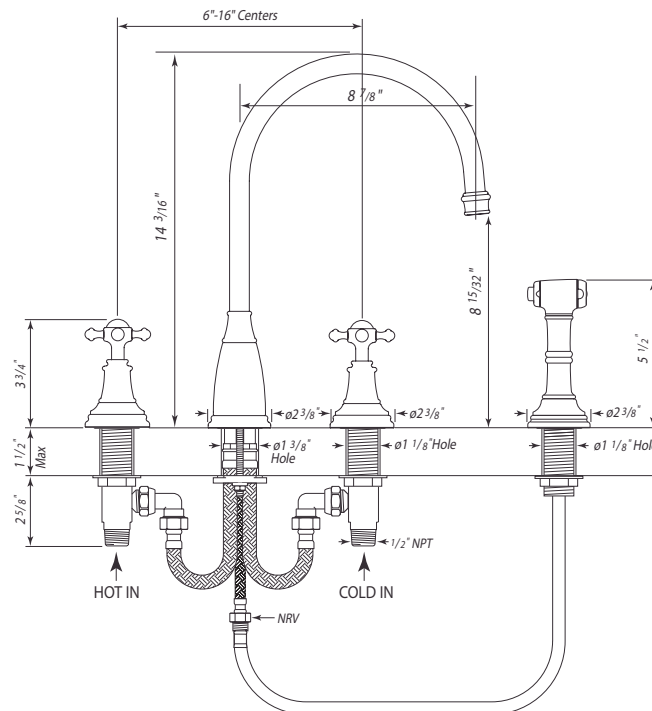

For warranty or additional information, contact:

U.S.A.
houseofrohl.com/support
1-800-777-9762

QUEBEC / MARITIMES / WESTERN CANADA
QUÉBEC / MARITIMES / OUEST CANADIEN
QUEBEC / MARITIMOS / CANADA OCCIDENTAL
houseofrohl.ca/support
1-866-473-8442

ONTARIO
houseofrohl.ca/support
1-800-287-5354