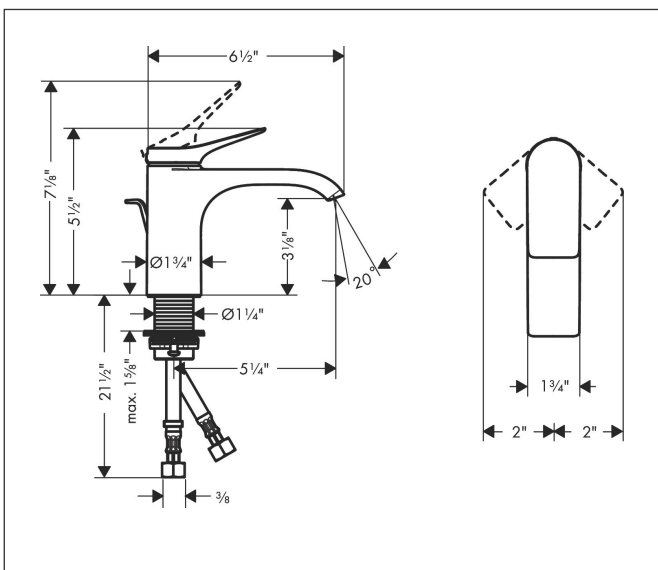

Brand hansgrohe
Art. Name **Vivenis** Single-Hole Faucet 80 with Pop-Up Drain, 1.2 GPM
Art. Nr. 75010671
Surface matte black
Pos. 1

Product Picture

Features

- Consists of: Single-handle faucet, Pop-up assembly
- Spray modes: WaterfallStream
- Flow: 1.2 GPM (4.5 L/Min)
- Ceramic cartridge
- Includes pop-up drain
- Material waste set: Metal

Drawing

Technology