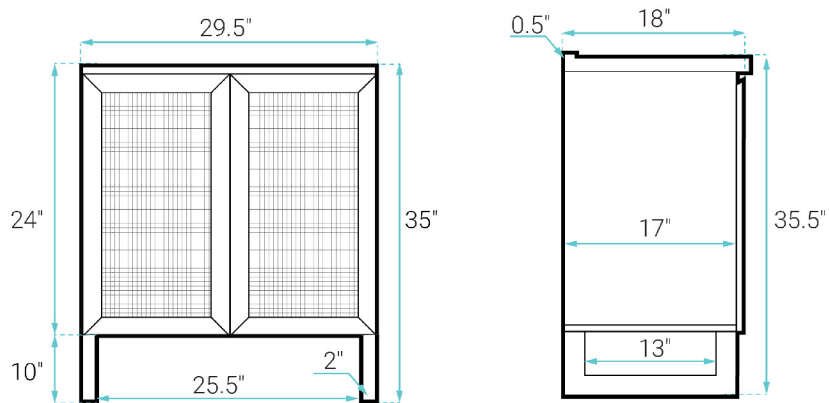

INSTALLATION:

Freestanding, assembly required

COLORS & FINISHES:

■ Honey: SM-BV810

SPECIFICATIONS:

N.W: 77 lb.

W: 30" x D: 18.5" x H: 35.5"

Inner Sink: D: 10.5" x W: 19.5" x H: 5"