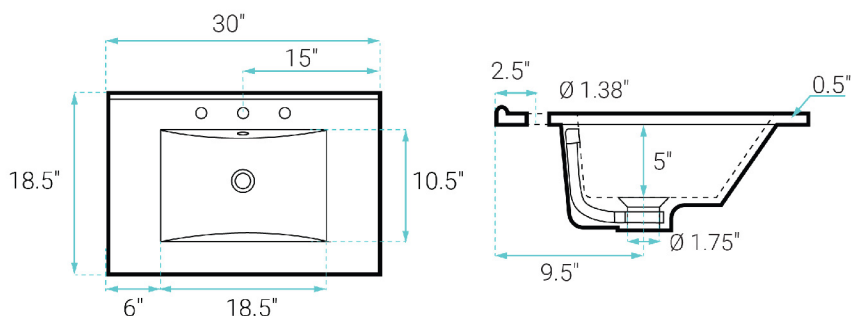

Arles

Swiss Madison®
well made forever

Freestanding Vanity

SM-BV810-3

FEATURES:

- Sleek, freestanding design
- Glazed ceramic, single sink
- Standard 1.75" drain hole
- Standard 1.38" faucet holes
- Chrome-finish overflow

INSTALLATION:

Freestanding, assembly required

COLORS & FINISHES:

■ Honey: SM-BV810

SPECIFICATIONS:

N.W: 77 lb.

W: 30" x D: 18.5" x H: 35.5"

Inner Sink: D: 10.5" x W: 19.5" x H: 5"