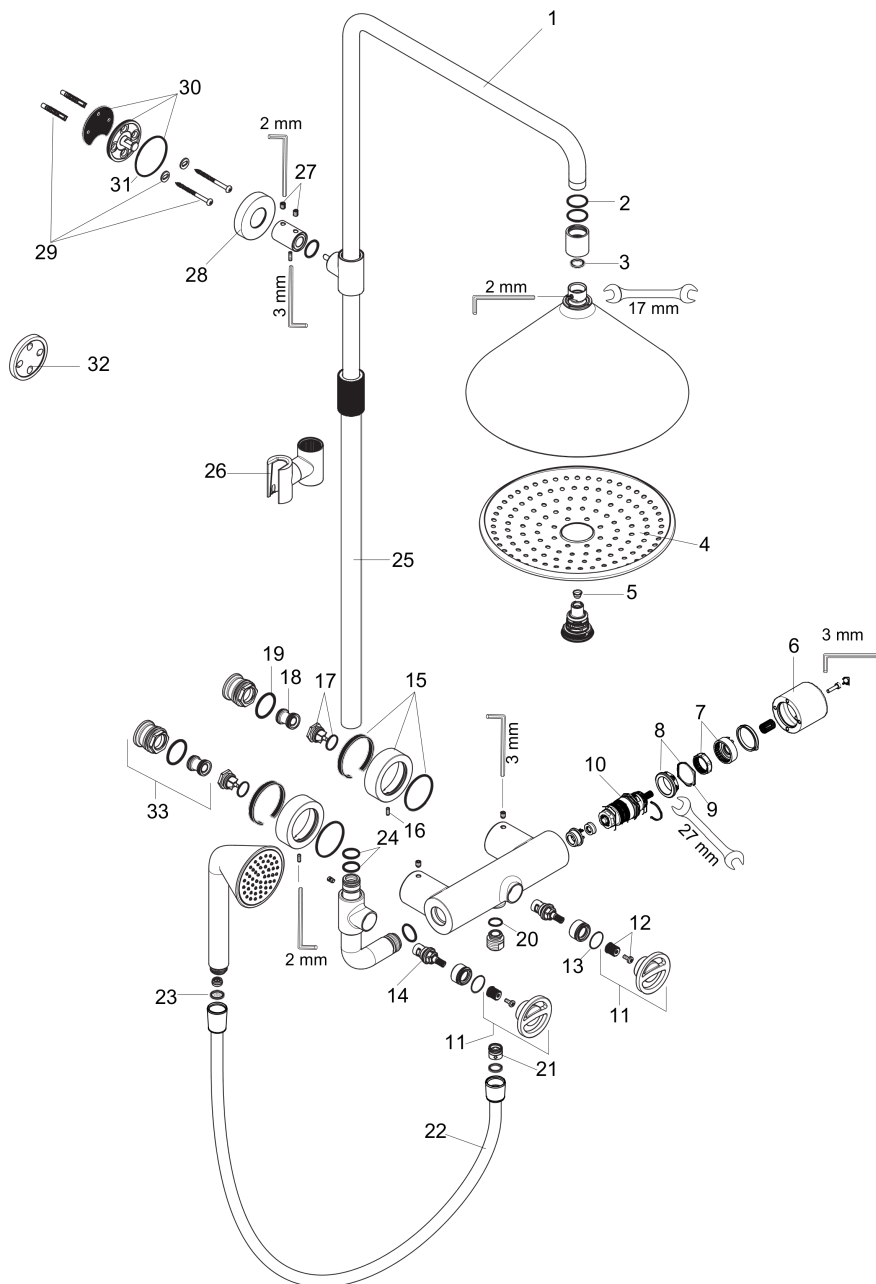

AXOR Showers/Front
Showerpipe 240 2-Jet, 2.5 GPM
 Finishes : **chrome** Part no. : **26020001**

Description

Features

- Height adjustable by 11 inches
- Height-adjustable hand shower holder
- Flow: 2.5 GPM (9.5 L/Min)
- Shower arm swivels left and right
- Anti-scald 100° safety stop
- Integrated volume controls
- Outlets may be operated simultaneously
- Exposed installation
- Thermostatic cartridge

Technology

Product image

Scale drawing

AXOR Showers/Front
Showerpipe 240 2-Jet, 2.5 GPM
Finishes : **chrome** Part no. : **26020001**

Exploded drawing

Year of production: >03/14

AXOR Showers/Front
Showerpipe 240 2-Jet, 2.5 GPM
 Finishes : **chrome** Part no. : **26020001**

AXOR Showers/Front
Showerpipe 240 2-Jet, 2.5 GPM
Finishes : **chrome** Part no. : **26020001**

Spare parts list

Year of production: >03/14

Pos.	Description	Part no.	PC	PU
b	Grease	90920000	0	1