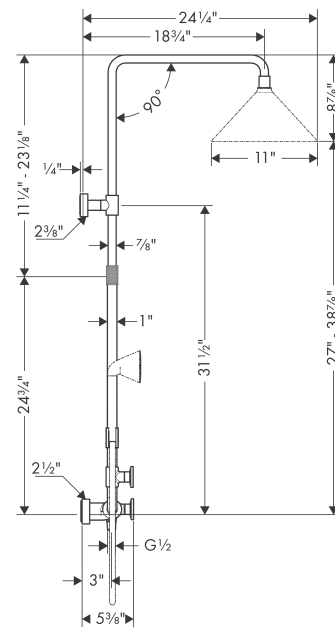

AXOR Showers/Front
Showerpipe 240 2-Jet, 2.5 GPM
 Finishes : **chrome** Part no. : **26020001**

Description

Features

- Height adjustable by 11 inches
- Height-adjustable hand shower holder
- Flow: 2.5 GPM (9.5 L/Min)
- Shower arm swivels left and right
- Anti-scald 100° safety stop
- Integrated volume controls
- Outlets may be operated simultaneously
- Exposed installation
- Thermostatic cartridge

Technology

Product image

Scale drawing

AXOR Showers/Front
Showerpipe 240 2-Jet, 2.5 GPM
Finishes : **chrome** Part no. : **26020001**

Exploded drawing

Year of production: >03/14

AXOR Showers/Front
Showerpipe 240 2-Jet, 2.5 GPM
 Finishes : **chrome** Part no. : **26020001**

AXOR Showers/Front
Showerpipe 240 2-Jet, 2.5 GPM
Finishes : **chrome** Part no. : **26020001**

Spare parts list

Year of production: >03/14

Pos.	Description	Part no.	PC	PU
b	Grease	90920000	0	1