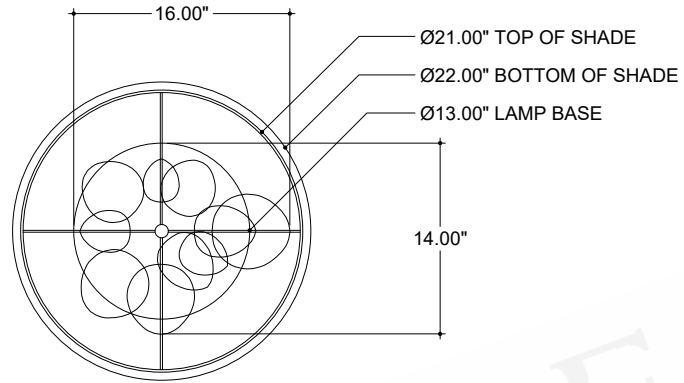

ITEM: 8000-0161

Overall Dimensions

Height: 66.75"

Diameter: 22"

TOP VIEW

FRONT VIEW