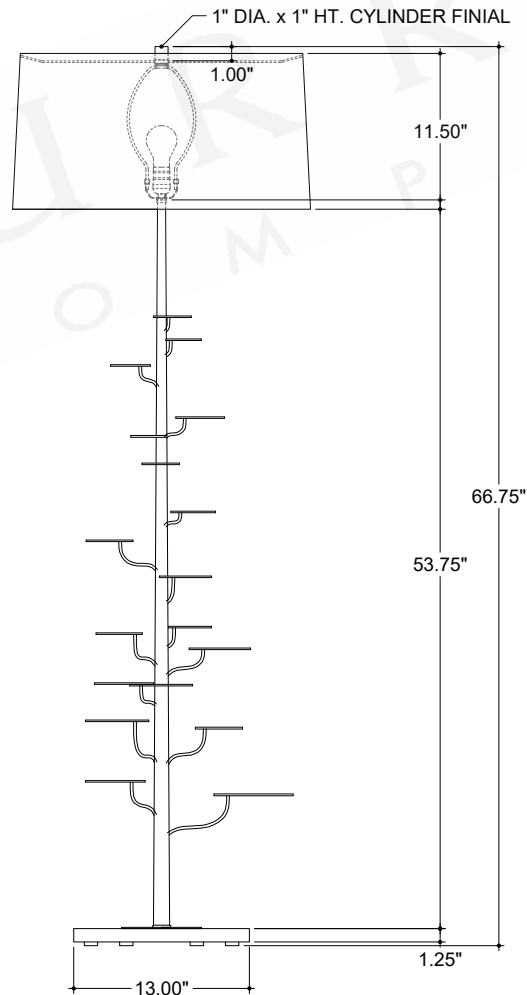

ITEM: 8000-0161

Overall Dimensions

Height: 66.75"

Diameter: 22"

TOP VIEW

FRONT VIEW