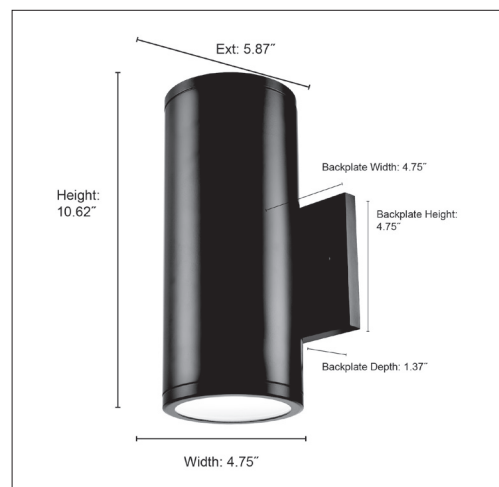

LED42101

VEGAS ONE LED LIGHT OUTDOOR WALL SCONCE

FINISH

PBK - Powder Coated Black

DIMENSIONS

Width 4.75"
Height 10.62"
Ext. 5.87"
Backplate Width 4.75"
Backplate Height 4.75"
Backplate Depth 1.37"
Weight 2.45 lbs

MATERIAL

Aluminum

GLASS

Glass Frosted

LAMPING

Integrated LED
3000K
700 lumens
12W
CRI 90

CERTIFICATION

ETL Listed Wet Location

ITEM NUMBER

SKU LED42101 PBK

LED42101 PBK

Millennium Lighting
105 Declaration Drive
McDonough, GA 30253
www.millenniumlighting.com