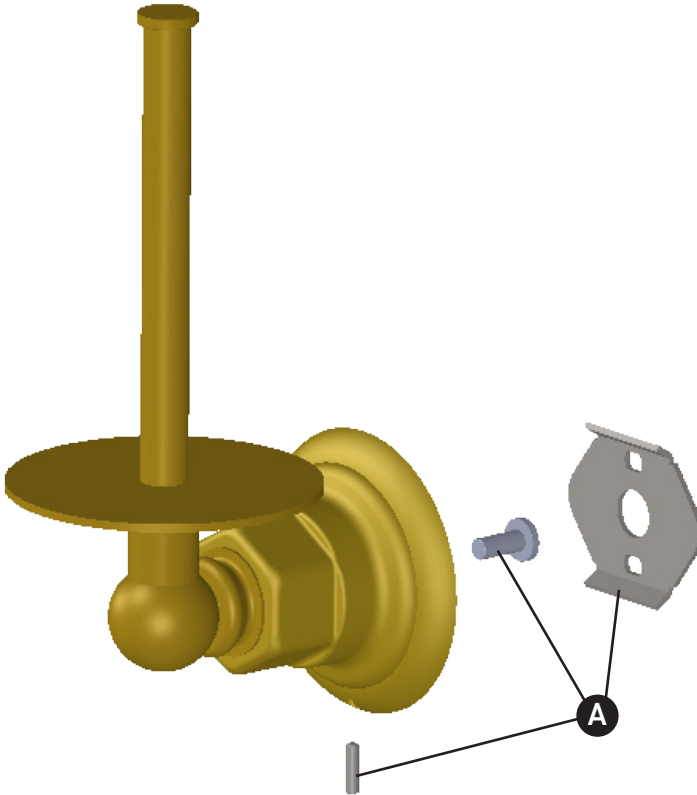

ORDER BY PART NUMBER

ILLUSTRATED PARTS

ROT19

Spare Toilet Paper Holder

| ID | Kit Number | Finish |
|----|-------------|--------|
| A | IBBCISHRDWR | N/A |

***Finish Determined by Suffix**

| Finish | Description |
|--------|-------------------|
| APC | Polished Chrome |
| IB | Italian Brass |
| PN | Polished Nickel |
| STN | Satin Nickel |
| TCB | Tuscan Brass |
| ULB | Unlacquered Brass |

Riobel

PERRIN & ROWE
LONDON

victoria ⊕ albert®

ROHL

**VEUILLEZ EFFECTUER VOTRE COMMANDE
PAR NO DE RÉFÉRENCE**

ILLUSTRATIONS DES PIÈCES

ROT19

Porte-papier hygiénique de rechange