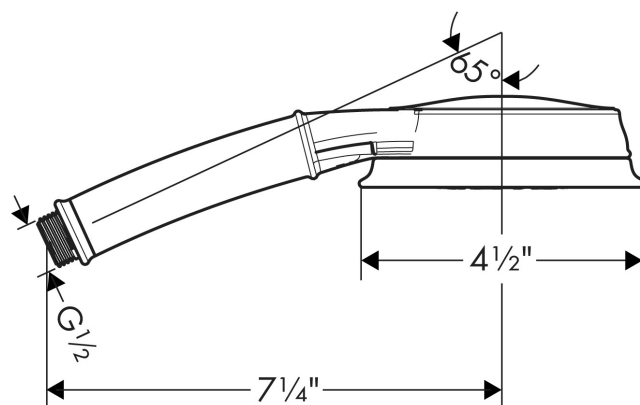

Brand	hansgrohe
Art. Name	Croma 100 Classic Handshower 3-Jet, 1.5 GPM
Art. Nr.	04932820
Surface	brushed nickel
Pos.	1

Product Picture

Drawing

Technology

Features

- Spray modes: Full, Pulsating Massage, Intense Turbo
- 75 no-clog spray channels
- Flow: 1.5 GPM (5.7 L/Min)