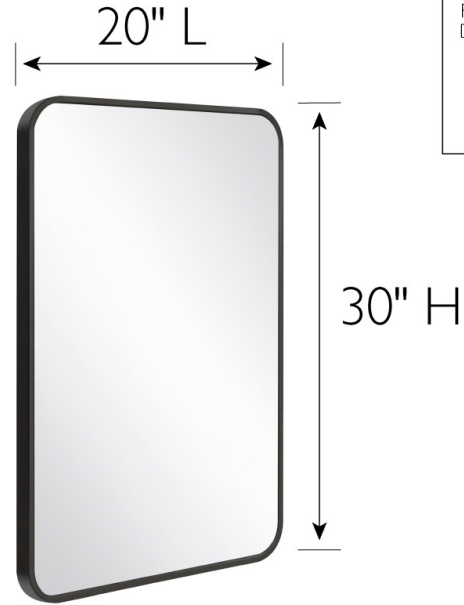

Isla Metal Framed Wall Mirror 30" x 20"

Black

SPECIFICATIONS

MATERIAL CONSTRUCTION:	Glass	FACE FRAME MATERIAL:	Aluminum
ASSEMBLY REQUIRED:	No	SIDES MATERIAL:	Aluminum
TOOLS NEEDED FOR INSTALLATION:	Screws, Screwdriver	BOTTOM MATERIAL:	Aluminum
ASSEMBLED DIMENSIONS:	30" H x 20" L x 1.25" D	BACK PANEL MATERIAL:	MDF
WEIGHT:	11.38 lbs.	BACK BRACE MATERIAL:	N/A
NUMBER OF DOORS:	0	GLASS STYLE:	Flat Panel
DOOR MATERIAL:	N/A	LIGHTED:	No
NUMBER OF SHELVES:	N/A	POWER SOURCE:	N/A
ADJUSTABLE SHELVES:	N/A	MOUNTING HARDWARE INCLUDED:	Yes
SHELF MAX WEIGHT CAPACITY:	N/A	MOUNTING TYPE:	Wall Mount
SHELF WIDTH:	N/A	QTY OF LAMPS:	N/A
SHELF THICKNESS:	N/A		
SHELF MATERIAL:	N/A		