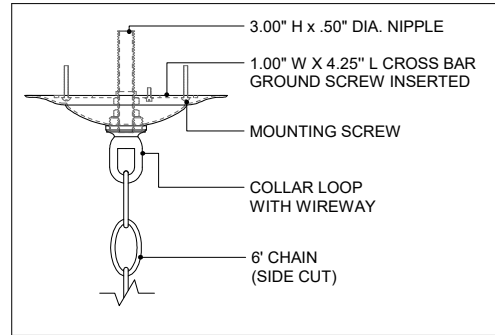

34.50" DIA. BODY
 6.00" DIA. CANOPY
 1.00" W X 4.25" L
 CROSS BAR

TOP VIEW

CANOPY DETAIL