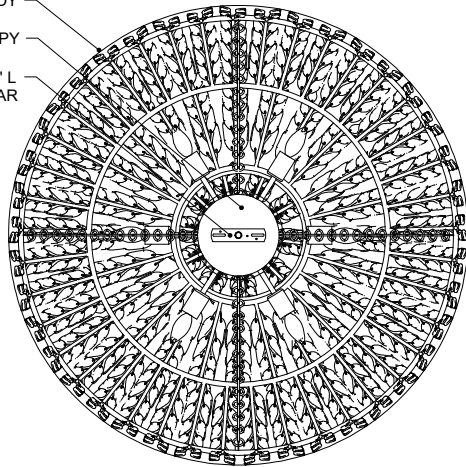

34.50" DIA. BODY
 6.00" DIA. CANOPY
 1.00" W X 4.25" L
 CROSS BAR

TOP VIEW

CANOPY DETAIL