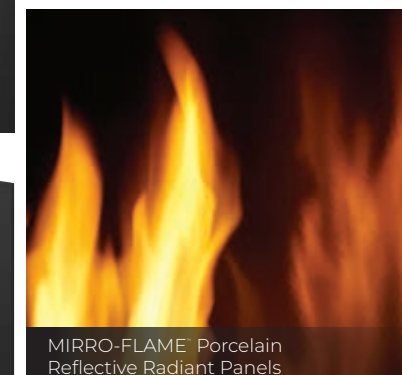

4-Sided Black Backerplate

Newport Standard

Westminster Standard

4-Sided Black Faceplate

4-Sided Arched Black Faceplate

MIRRO-FLAME Porcelain Reflective Radiant Panels

Included Remote (CF60)

SPECIFICATIONS