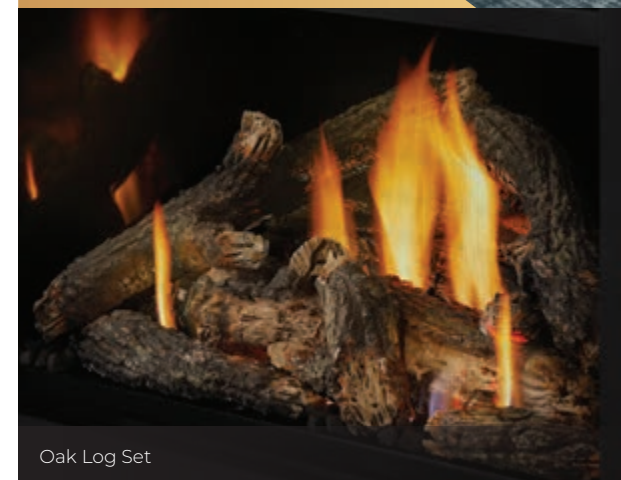

CONTINENTAL

CRD3N

Effortless Fireplace Upgrade

The CRD3 retrofits into existing masonry fireplaces using the current chimney, making it a simple and cost-effective way to modernize any space.

Efficient & Reliable Heat Even in Outages

FACEPLATES & BACKERPLATES (MANDATORY)

4-Sided Black Faceplate with 4-Sided Black Backer plate

4-Sided Arched Black Faceplate with 3-Sided Black Backer plate

MEDIA OPTIONS

Oak Log Set

3-Sided Black Backerplate

4-Sided Black Backerplate

Newport Standard

Westminster Standard

4-Sided Black Faceplate

4-Sided Arched Black Faceplate

MIRRO-FLAME Porcelain Reflective Radiant Panels

Included Remote (CF60)

SPECIFICATIONS