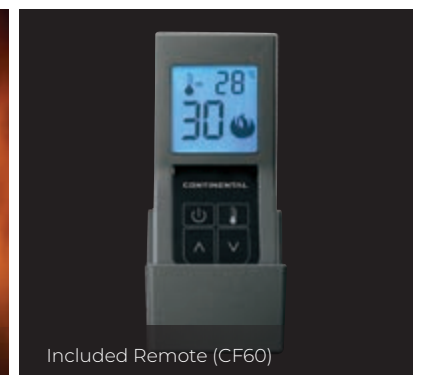

CONTINENTAL

CRD3N

Effortless Fireplace Upgrade

The CRD3 retrofits into existing masonry fireplaces using the current chimney, making it a simple and cost-effective way to modernize any space.

Efficient & Reliable Heat Even in Outages

4-Sided Black Backerplate

Newport Standard

Westminster Standard

4-Sided Black Faceplate

4-Sided Arched Black Faceplate

MIRRO-FLAME Porcelain Reflective Radiant Panels

Included Remote (CF60)

SPECIFICATIONS