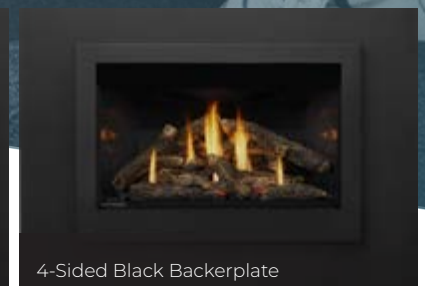

CONTINENTAL

CRD3N

Effortless Fireplace Upgrade

The CRD3 retrofits into existing masonry fireplaces using the current chimney, making it a simple and cost-effective way to modernize any space.

Efficient & Reliable Heat Even in Outages

FEATURES

- Maximized viewing area for a sleek, modern look
- Standard safety screen included
- Standard blower optional
- Realistic Split Oak log set included
- Designer accessories that provide a wide selection of style combinations
- Get up to 20% boost using combined gas and electric heat - up to 30,000 BTUs (coming soon)
- Sizes (width): 29"
- Millivolt 7-day ignition
- President's Limited Lifetime Warranty

FACEPLATES & BACKERPLATES (MANDATORY)

4-Sided Black Faceplate with 4-Sided Black Backer plate

4-Sided Arched Black Faceplate with 3-Sided Black Backer plate

MEDIA OPTIONS

Oak Log Set

3-Sided Black Backerplate

4-Sided Black Backerplate

Newport Standard

Westminster Standard

4-Sided Black Faceplate

4-Sided Arched Black Faceplate

MIRRO-FLAME Porcelain Reflective Radiant Panels

Included Remote (CF60)

SPECIFICATIONS