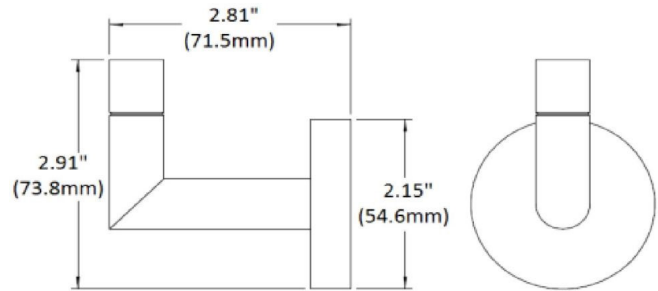

Graz Robe Hook  
Polished Chrome

**SPECIFICATIONS**

MATERIAL CONSTRUCTION:	Zinc
PVD FINISH:	No
ASSEMBLY REQUIRED:	Yes
TOOLS NEEDED FOR INSTALLATION:	Screwdriver
ASSEMBLED DIMENSIONS:	2.76" H x 2.36" L x 2.17" D
ASSEMBLED WEIGHT:	0.475 lbs.
MIN. LENGTH:	N/A
MAX LENGTH:	N/A
SCREWS INCLUDED:	Yes
DRYWALL ANCHORS INCLUDED:	Yes
CENTER TO CENTER:	N/A