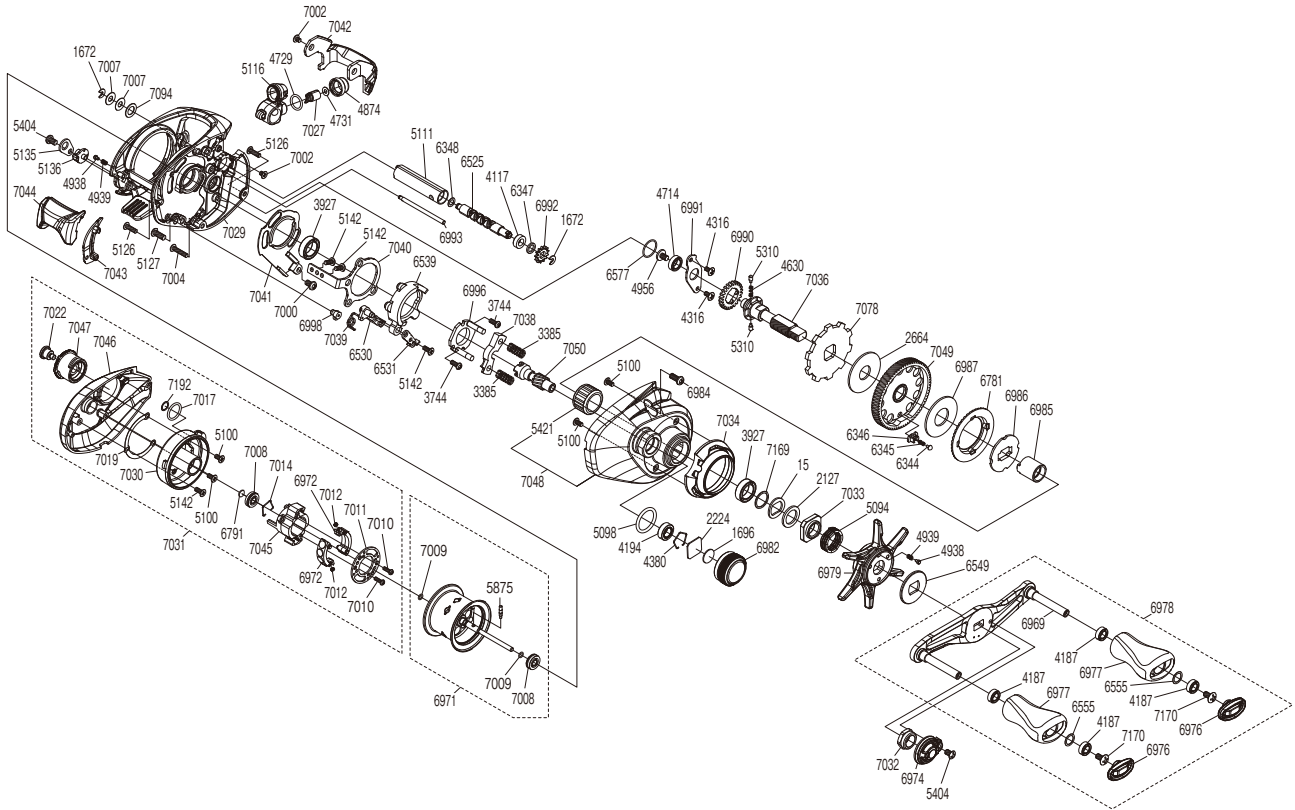

## 22ALBF5HGR

(51RL451A30X)

#	Part No.	Description	#	Part No.	Description	#	Part No.	Description
0015	10D60	Drag Spring Washer	6345	10J8A	Click Spring	7009	10E7H	O Ring
1672	105NC	E Lock	6346	10J87	Drag Click Pin Holder	7010	10EEA	Screw
1696	10896	Cast Control Spacer	6347	10J1J	Washer	7011	10TK4	Brake Set Plate
2127	10J1N	Star Drag Spacer	6348	10GHF	Washer	7012	10DGJ	Brake Spring
2224	1085F	Cast Control Spacer	6525	10EET	Worm Shaft	7014	101A9	Bearing Retainer
2664	10CJ4	Drag Washer	6530	10RVS	Clutch Pawl A	7017	100KS	O Ring
3385	104BJ	Yoke Spring	6531	10RWM	Clutch Pawl B	7019	10SBH	Washer
3744	10LVH	Screw	6539	10SX6	Clutch Cam	7022	101A7	Screw
3927	10EX8	Ball Bearing	6549	101JC	Star Drag Click Plate	7027	100BT	Line Guide Pawl
4117	10PXY	Bushing	6555	104FH	Washer	7029	10E8S	Frame Assembly
4187	104VX	Ball Bearing	6577	10SZ4	O Ring	7030	10RDU	Dial Case Assembly
4194	105BP	Ball Bearing	6781	10JB0	Drag Click Ratchet	7031	10RDV	Left Side Plate Assembly
4316	10MT2	Screw	6791	1085H	Spacer B	7032	10EE5	Handle Nut
4380	1057X	Retainer	6969	10E7B	Handle Shank Assembly	7033	10EDV	Star Drag Nut
4630	10JDX	Idle Gear Spring	6971	10E7D	Spool Assembly(With Bearing)	7034	10EE9	Clutch Button Attachment
4714	104JZ	Ball Bearing	6972	10E7E	Magnet Holder Assembly	7036	10EE8	Drive Shaft
4729	108WQ	O Ring	6974	10RZU	Handle Nut Plate	7038	1004W	Yoke
4731	10CFV	Washer	6976	10SML	Handle Knob Seal	7039	10RRB	Clutch Pawl Spring
4874	10FJB	Pawl Cap	6977	1004X	Handle Knob	7040	10EE7	Clutch Plate
4938	10B27	Click Pin	6978	10SN3	Handle Assembly	7041	10RZB	Clutch Guard
4939	10988	Click Spring	6979	10RZT	Star Drag	7042	10EEJ	Level Wind Protector
4956	10PVT	Screw	6982	10RZP	Cast Control Cap	7043	10EDW	Clutch Bar Guide
5094	10A78	Star Drag Spring	6984	10SMM	Screw	7044	10RZD	Clutch Button
5098	10LA9	O Ring	6985	10RZH	Roller Clutch Inner Tube	7045	10RZA	Brake Holder
5100	1055J	Screw	6986	10D55	Pressure Plate	7046	10RZ9	Left Side Plate
5111	10NFW	Level Wind Guard	6987	10CKS	Drag Washer	7047	10EED	Br Dial
5116	10NYH	Line Guide Pawl Holder Assembly	6990	10EE3	Idle Gear	7048	10E9T	Right Side Plate Assembly
5126	1055A	Screw	6991	10RZG	Drive Shaft Retainer	7049	10RZE	Drive Gear
5127	103DF	Screw	6992	10EEL	Idle Gear	7050	10RZS	Pinion Gear
5135	10BGQ	Cam Lever Retainer	6993	10RZL	Stabilizer Bar	7078	10R5Z	Anti-Reverse Ratchet
5136	10BAU	Side Plate Cam Lever	6996	10EE6	Clutch Cam Retainer	7094	10J4L	Washer
5142	10559	Screw	6998	10EDY	Clutch Spring Holder	7169	10EFM	Bearing Washer
5310	10HJG	Idle Gear Pin	7000	10DSZ	Screw	7170	10DQN	Screw
5404	10DN7	Screw	7002	10S2Y	Screw	7192	10U1C	Washer
5421	10TM8	Roller Clutch Bearing	7004	10TGT	Screw			
5875	10MCZ	Spool Clutch Pin	7007	10E7G	Washer			
6344	10C0T	Drag Click	7008	10RUC	Ball Bearing	6806	10TR6	Nok Oil (Accessory)