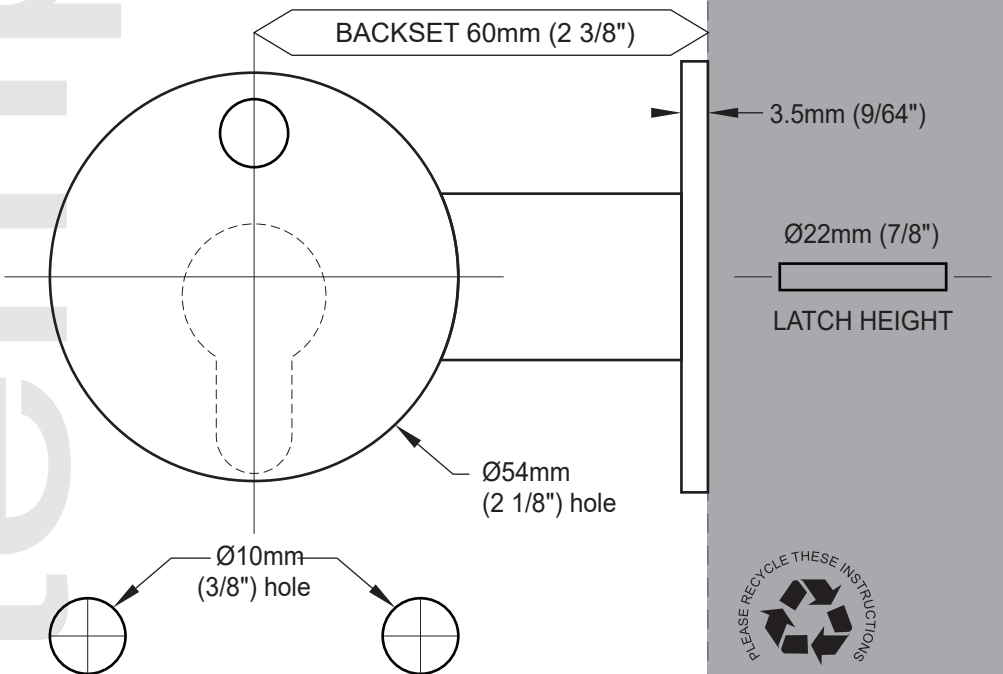

URBAN

TRILOCK
DEADBOLT | LOCKSET | PASSAGE SET

FOLD HERE

Fit here on door edge

BACKSET 60mm (2 3/8")

3.5mm (9/64")

Ø22mm (7/8")

LATCH HEIGHT

Ø54mm
(2 1/8") hole

Ø10mm
(3/8") hole

TEV1DOC01UM1
OCT '17

URBAN

TRILOCK

DEADBOLT | LOCKSET | PASSAGE SET

Installation template for Gainsborough Trilock
URBAN SERIES

template

Fit here on door edge

FOLD HERE

Gainsborough

TEV1DOC01UM1
OCT '17