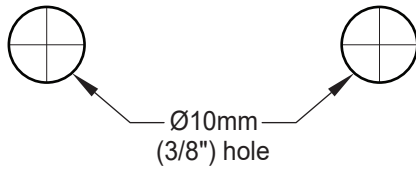

Ø54mm
(2 1/8") hole

Ø10mm
(3/8") hole

TEV1DOC01UM1
OCT '17

URBAN

TRILOCK

DEADBOLT | LOCKSET | PASSAGE SET

Installation template for Gainsborough Trilock
URBAN SERIES

template