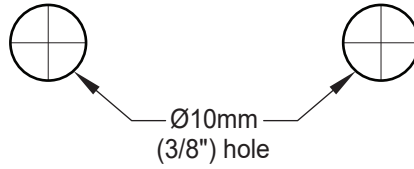

URBAN

TRILOCK
DEADBOLT | LOCKSET | PASSAGE SET

FOLD HERE

Fit here on door edge

BACKSET 60mm (2 3/8")

3.5mm (9/64")

Ø22mm (7/8")

LATCH HEIGHT

Ø54mm
(2 1/8") hole

Ø10mm
(3/8") hole

TEV1DOC01UM1
OCT '17

URBAN

TRILOCK

DEADBOLT | LOCKSET | PASSAGE SET

Installation template for Gainsborough Trilock
URBAN SERIES

template