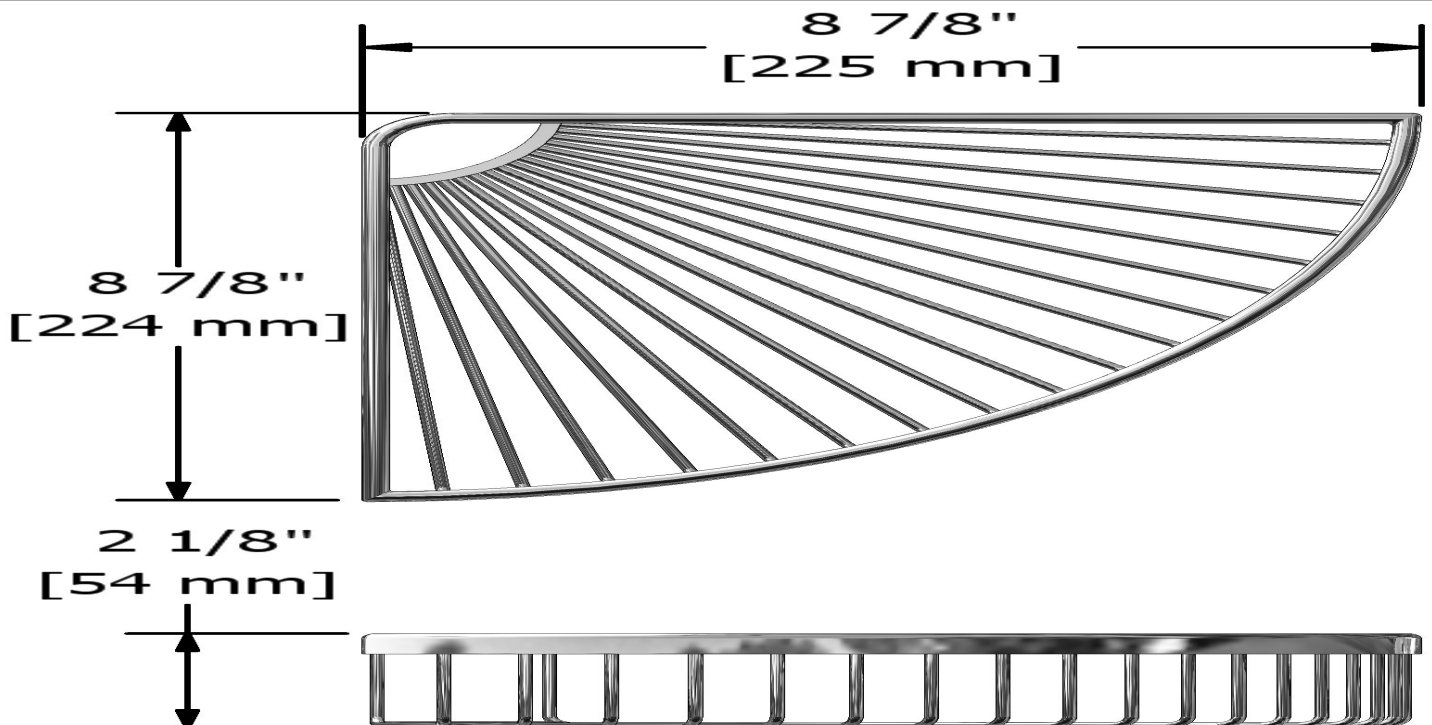

Service à la clientèle

Ontario, Ouest Canadien : 888-287-5354 Québec, Maritimes, États-Unis : 866-473-8442

Corner basket
262

Specifications

Descriptions

- Screw cap
- Brass

Sizes, models and finishes may differ from those presented.