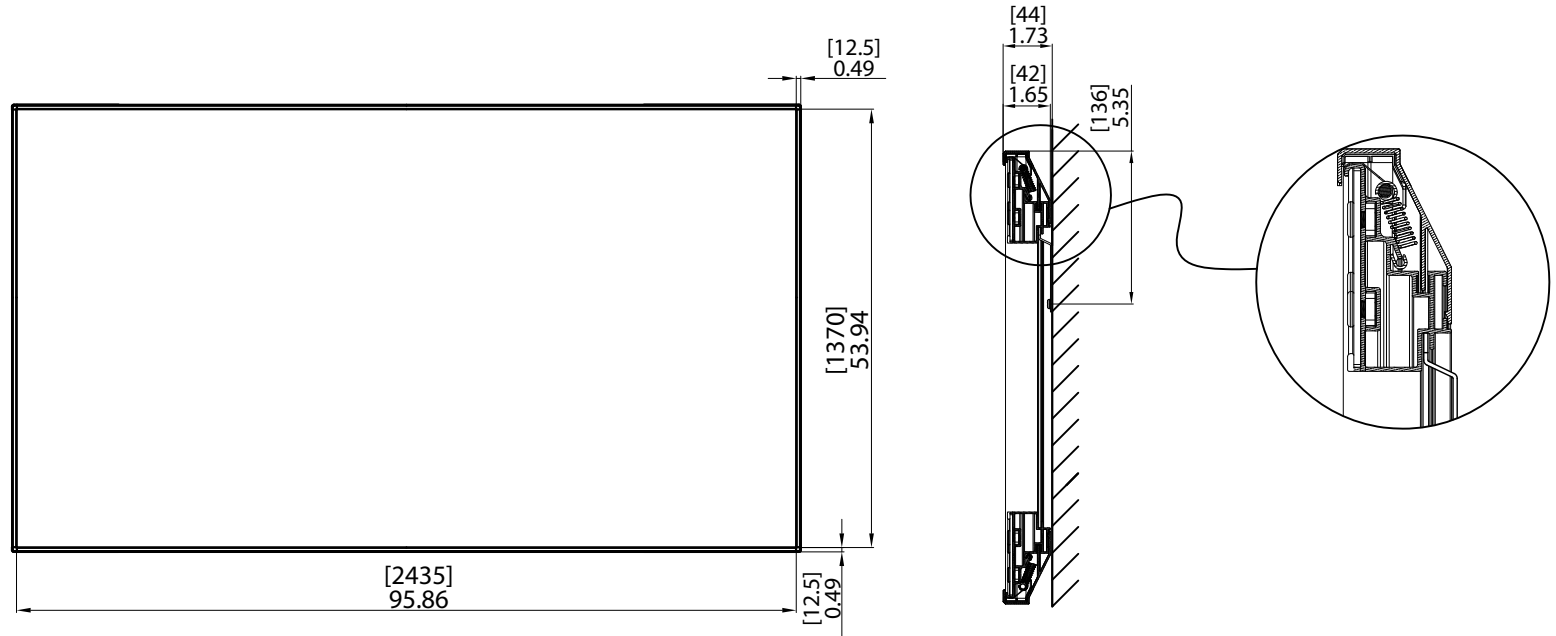

110FIXZ-Maestro

Aspect Ratio

16:9

Material

Matte White 1.0

SCRN
B R A N D
BY SCREEN INNOVATIONS

WWW.MSTRBRAND.COM