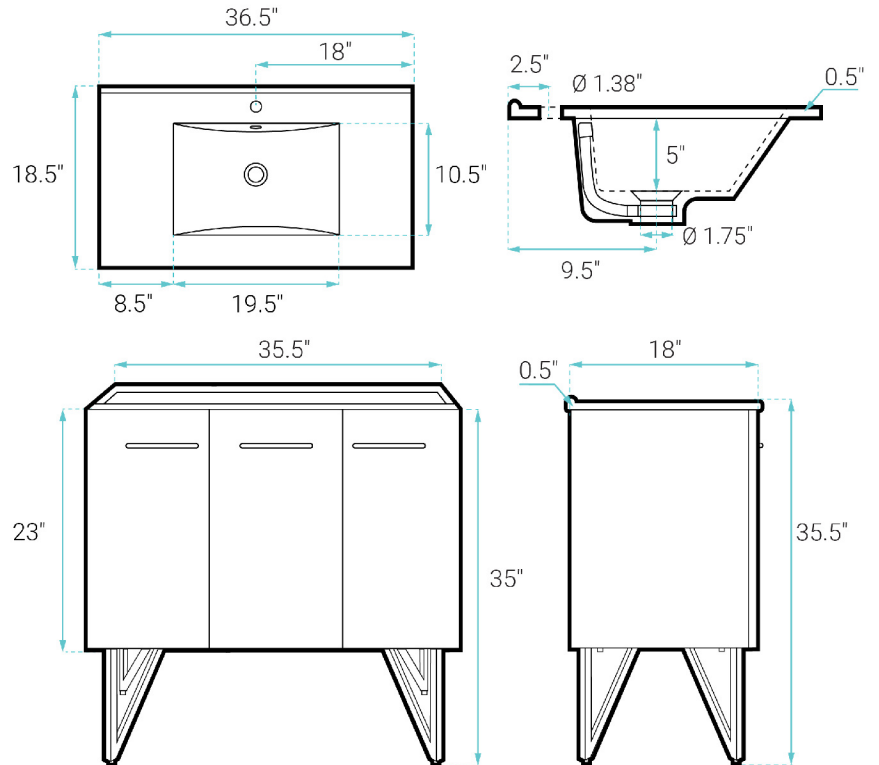

### FEATURES:

- Sleek, freestanding design
- Glazed ceramic, single sink
- Standard 1.75" drain hole
- Standard 1.38" faucet holes
- Stainless steel metal legs
- Chrome-finish overflow

### SPECIFICATIONS:

N.W: 98 lb.

W: 36.5" x D: 18.5" x H: 35.5"

Inner Sink: D: 10.5" x W: 19.5" x H: 5"