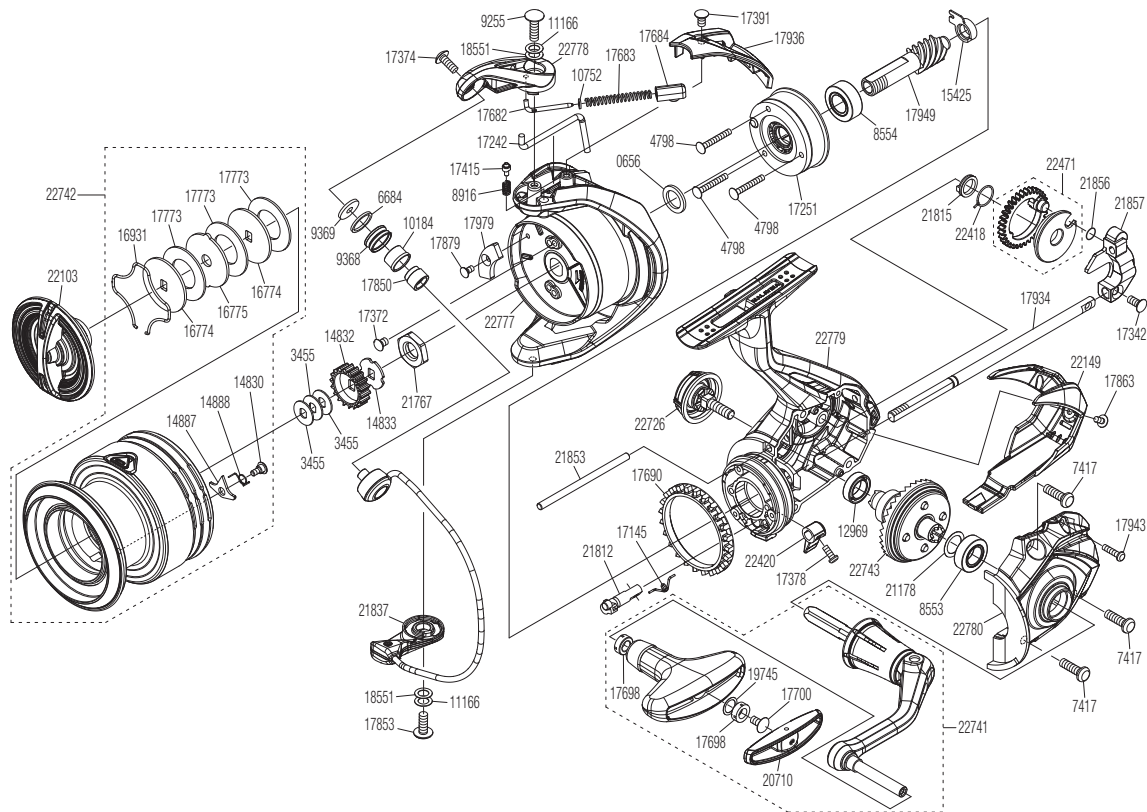

SHIMANO

SEDONA

SE-4000XG

(51SB50DH45X)

Please note that the number of adjusting washers may not be the same as shown in the exploded views. (Adjustment will vary with each individual product.)

#	Part No.	Description	#	Part No.	Description	#	Part No.	Description
0656	1074R	Washer	17372	10LCE	Screw	21837	101HK	Bail Assembly
3455	10BXN	Spool Washer	17374	10K90	Screw	21853	101HU	Oscillating Guide
4798	103C6	Screw	17378	10L1R	Screw	21856	10241	O Ring
6684	10KFD	Spacer	17391	10LFK	Screw	21857	101UC	Oscillating Slider
7417	10L9Q	Screw	17415	106ZC	Click Pin	22103	10T6H	Drag Knob Assembly
8553	107AT	Ball Bearing	17682	1061L	Bail Spring Guide A	22149	100H6	Rear Protector
8554	107FE	Ball Bearing	17683	105R6	Bail Spring	22418	10RPB	Bushing Spring
8916	10CH0	Click Spring	17684	107AB	Bail Spring Guide B	22420	10RHG	Anti Reverse Lever
9255	10LHX	Screw	17690	104FV	Friction Ring	22471	10U1D	Oscillating Gear
9368	10JLF	Line Roller	17698	10PXZ	Bushing	22726	13YP8	Handle Screw Cap Assembly
9369	10PPF	Washer	17700	10LFA	Screw	22741	13YW1	Handle Assembly
10184	10PFH	Bushing	17773	102ZG	Drag Washer	22742	13YW2	Spool Assembly
10752	10TYE	Bail Spring Guide A Collar	17850	1020X	Collar	22743	13YW3	Drive Gear Assembly
11166	10KFA	Washer	17853	10LFH	Screw	22777	13Z9L	Rotor
12969	107FA	Ball Bearing	17863	10LCS	Screw	22778	13Z9M	Bail Arm
14830	10PH5	Screw	17879	10LA3	Screw	22779	13Z9N	Body
14832	103MU	Spool Support A	17934	101SZ	Main Shaft	22780	13Z9P	Side Cover
14833	10J04	Spool Support B	17936	101T5	Bail Spring Cover			
14887	1038D	Drag Click	17943	10LPL	Screw			
14888	10JM5	Drag Click Spring	17949	101SV	Pinion Gear			
15425	1074K	Bushing	17979	106GA	Counter Weight			
16774	10BCE	Key Washer	18551	10K96	Washer			
16775	102ZD	Eared Washer	19745	104FH	Washer			
16931	10B8N	Retainer	20710	10S3U	Handle Knob Seal			
17145	105B4	Anti Reverse Cam Spring	21178	10EEZ	Washer			
17242	106P4	Bail Trip Lever	21767	10RXE	Rotor Nut			
17251	10QPN	Roller Clutch Assembly	21812	10T82	Anti Reverse Cam			
17342	10ML7	Screw	21815	10TBH	Bushing			