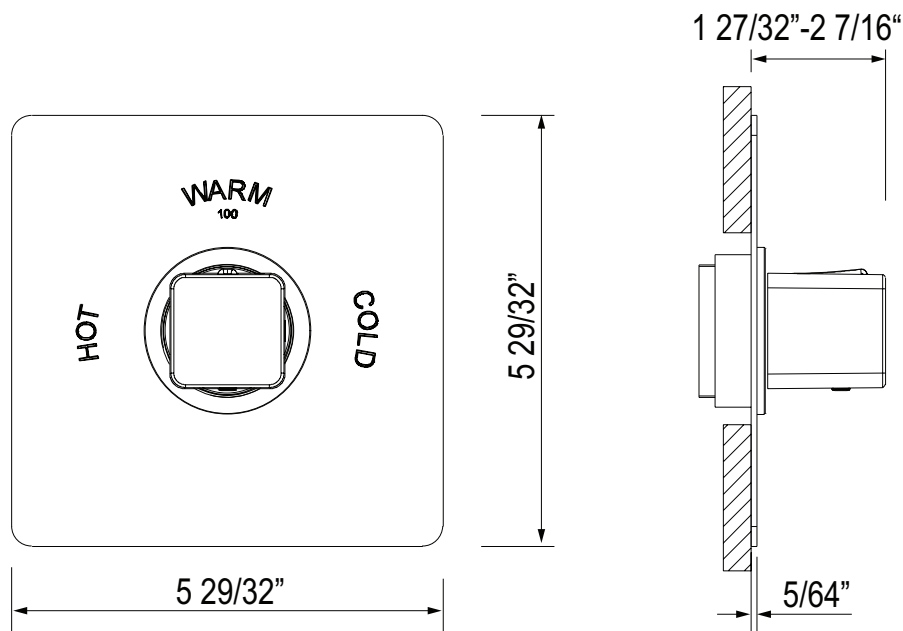

### Quartile™

3/4" Thermostatic Trim Without Volume Control

**MODEL:** CU720

**For warranty or additional information, contact:**

U.S.A.  
[houseofrohl.com/support](http://houseofrohl.com/support)  
 1-800-777-9762