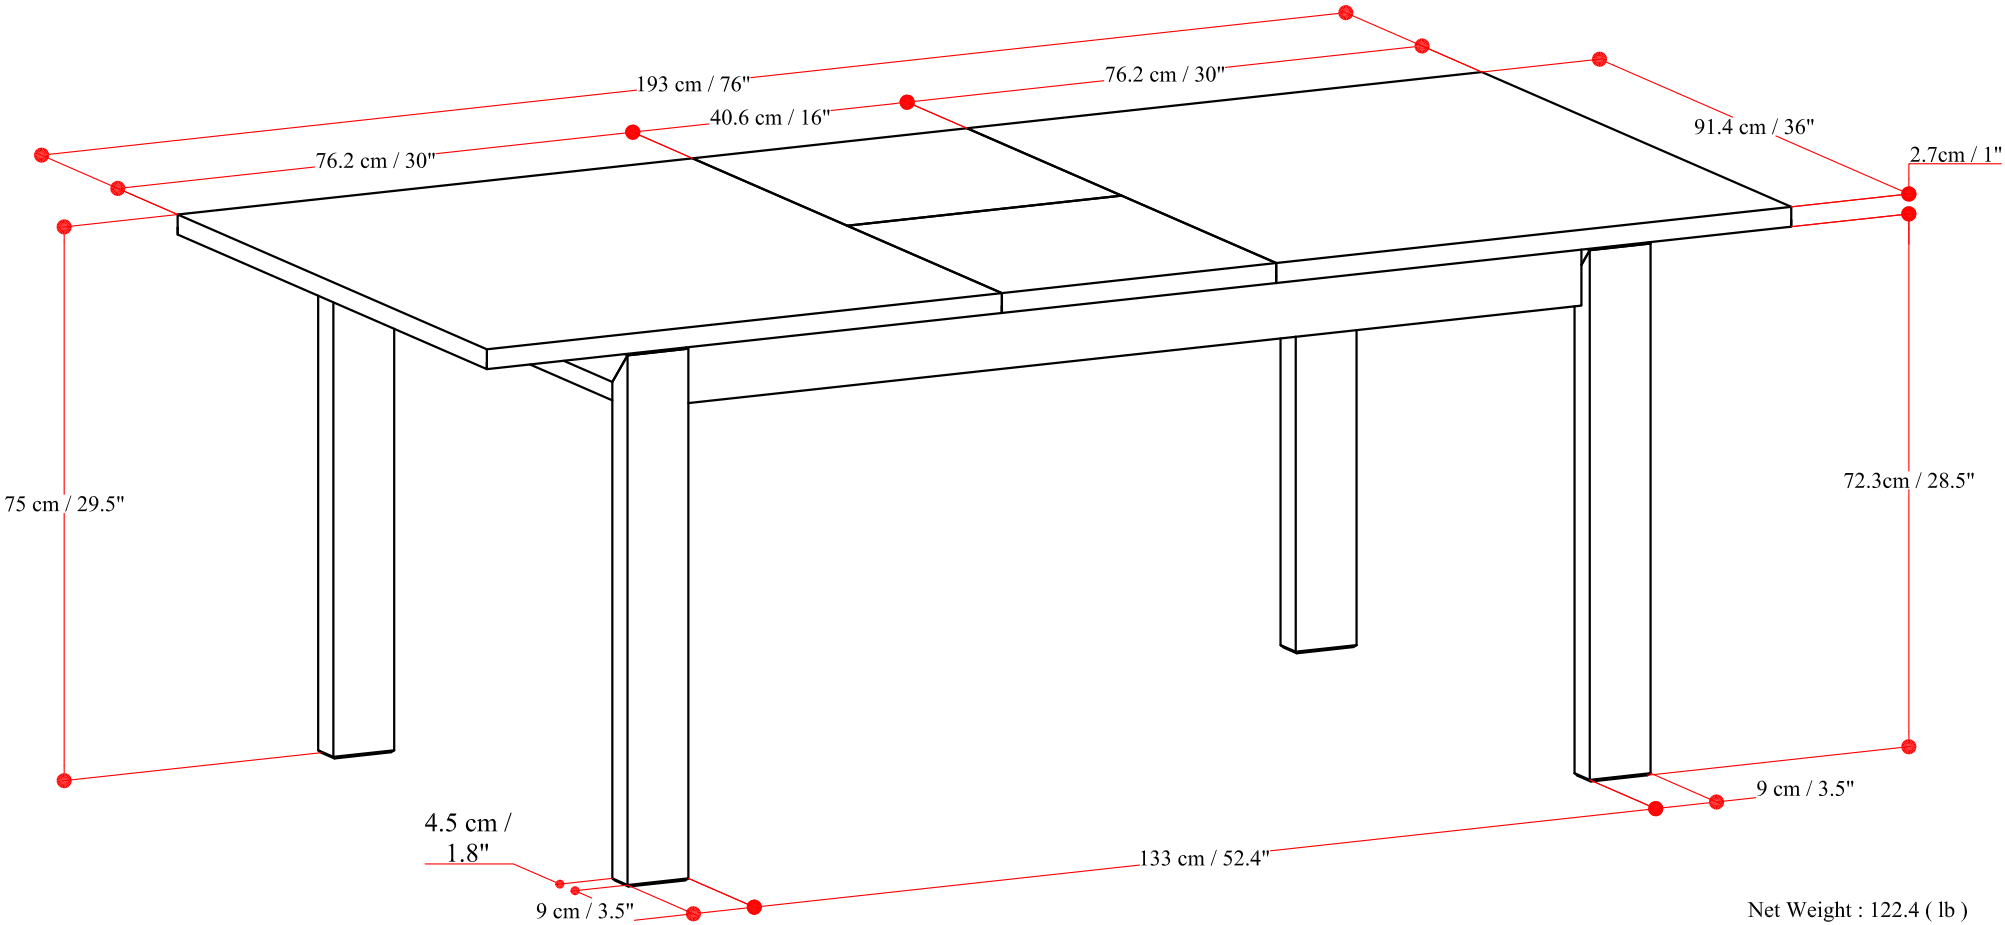

WILSON EXTENDABLE DINING TABLE

Net Weight : 122.4 (lb)