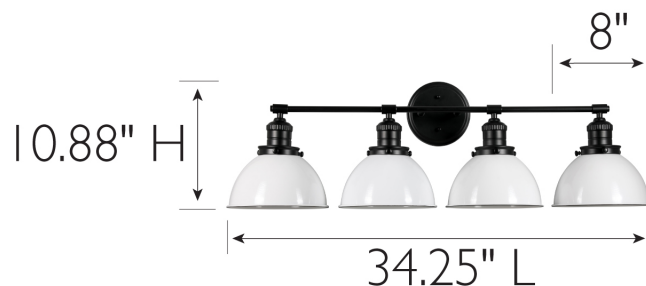

## Savannah 4-Light Vanity Light

Matte Black

### SPECIFICATIONS

MOUNTING:	Wall Mount	LED BRIGHTNESS (LUMENS):	N/A
SLOPED CEILING ADAPTABLE:	N/A	LED COLOR CORRELATED TEMPERATURE (CCT):	N/A
LAMP TYPE 1:	Incandescent	LED COLOR RENDERING INDEX (CRI):	N/A
BULB INCLUDED:	No	LED EFFICACY:	N/A
WATTS PER BULB:	60W	LED AVERAGE RATED LIFE:	N/A
TOTAL WATTAGE:	240W	ENERGY EFFICIENT:	No
DIMMABLE:	Yes	LIGHTING AMPS:	2
MATERIAL CONSTRUCTION:	Steel	VOLTAGE:	120V
ASSEMBLED DIMENSIONS:	10.88" H x 34.25" L x 9" D		
WEIGHT:	6.17 lbs.		
BACKPLATE DIMENSIONS:	5.5" H x 5.5" W		
CANOPY/PLATE DIMENSIONS:	N/A		
GLASS/SHADE DIMENSIONS:	4.75" H x 8" L x 8" D		
GLASS/SHADE MATERIAL:	Metal		
GLASS/SHADE TYPE:	Metal		
GLASS/SHADE COLOR:	White		