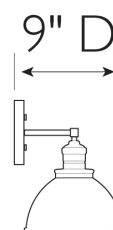

### SPECIFICATIONS

MOUNTING:	Wall Mount	LED BRIGHTNESS (LUMENS):	N/A
SLOPED CEILING ADAPTABLE:	N/A	LED COLOR CORRELATED TEMPERATURE (CCT):	N/A
LAMP TYPE 1:	Incandescent	LED COLOR RENDERING INDEX (CRI):	N/A
BULB INCLUDED:	No	LED EFFICACY:	N/A
WATTS PER BULB:	60W	LED AVERAGE RATED LIFE:	N/A
TOTAL WATTAGE:	240W	ENERGY EFFICIENT:	No
DIMMABLE:	Yes	LIGHTING AMPS:	2
MATERIAL CONSTRUCTION:	Steel	VOLTAGE:	120V
ASSEMBLED DIMENSIONS:	10.88" H x 34.25" L x 9" D		
WEIGHT:	6.17 lbs.		
BACKPLATE DIMENSIONS:	5.5" H x 5.5" W		
CANOPY/PLATE DIMENSIONS:	N/A		
GLASS/SHADE DIMENSIONS:	4.75" H x 8" L x 8" D		
GLASS/SHADE MATERIAL:	Metal		
GLASS/SHADE TYPE:	Metal		
GLASS/SHADE COLOR:	White		