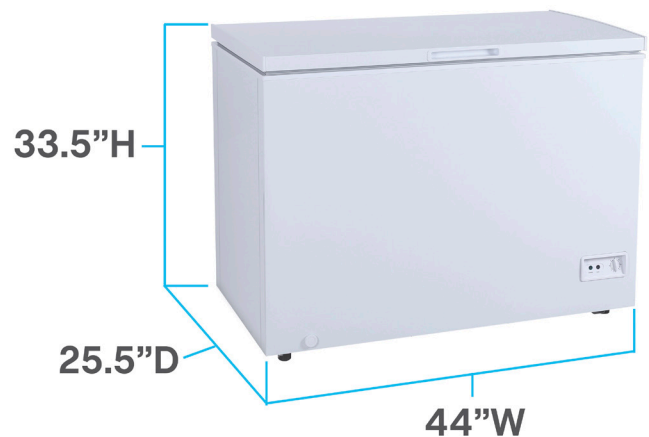

Garage Ready 10.0 cu. ft. Chest Freezer, in White

Stock up and store more of your favorite frozen foods while saving time and money with the 10.0 cubic feet white deep freezer from West Bend. The garage ready chest freezer can handle hot or cold temperatures while maintaining an optimal temperature inside.

- 10.0 cu. ft. capacity
- Single flip-up lid with handle for easy access
- Easy-to-clean interior

Specifications

Installation Type: Freestanding
Assembled Dims: 25.50" x 44" x 33.25"
Assembled Wgt (lb): 91
Shipping Dims: 26" x 45.25" x 34.75"
Shipping Wgt (lb): 102
Temp Range (°F): -10° - 5°
Door Swing Orientation: Lift Up
Electrical Specs: 1.4A/110V/130W
Cord Length: 72"
Plug Type: B
Included Components:
Defrost Drain
(2) Storage Baskets
Leveling legs
Instruction Manual