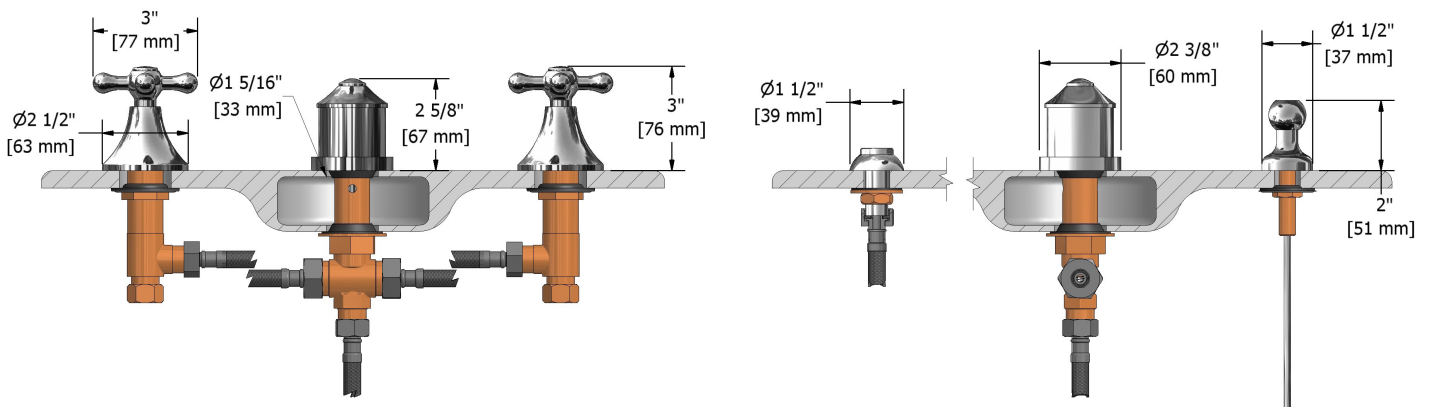

Sizes, models and finishes may differ from thoses presented.

Warranty

This **Riobel Inc.** product you have purchased carries a Limited Lifetime Warranty on the chrome, PVD finish, blacks and all working parts and is guaranteed from the initial purchase date against all manufacturing defects. All other finishes, including plastic components, are guaranteed for one year. All electric and/or electronic parts are covered by a 5-year limited warranty.

Customer Service

Ontario, West Canada : 888-287-5354 Quebec, Maritimes, United States : 866-473-8442