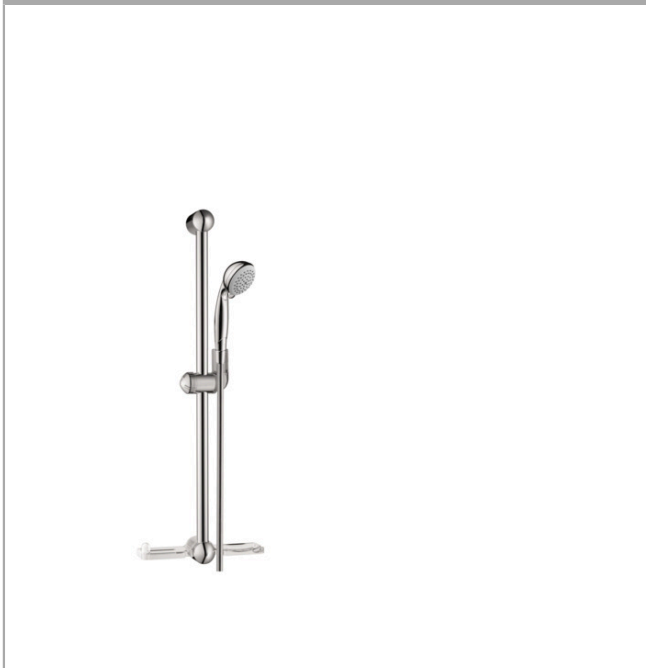

Croma

Wallbar Set E 75 1-Jet 24", 1.5 GPM

Finishes : **chrome** Part no. : **27744001**

Description

Features

- Consists of: Handshower, Wallbar, Handshower hose, Slider, Soap dish
- Spray modes: Full
- Angle-adjustable holder pivots left and right, slides easily and locks in place
- Flow: 1.5 GPM (5.7 L/Min)

Item details

List Price \$ 220.00

Technology

Compliance

Product image

Scale drawing