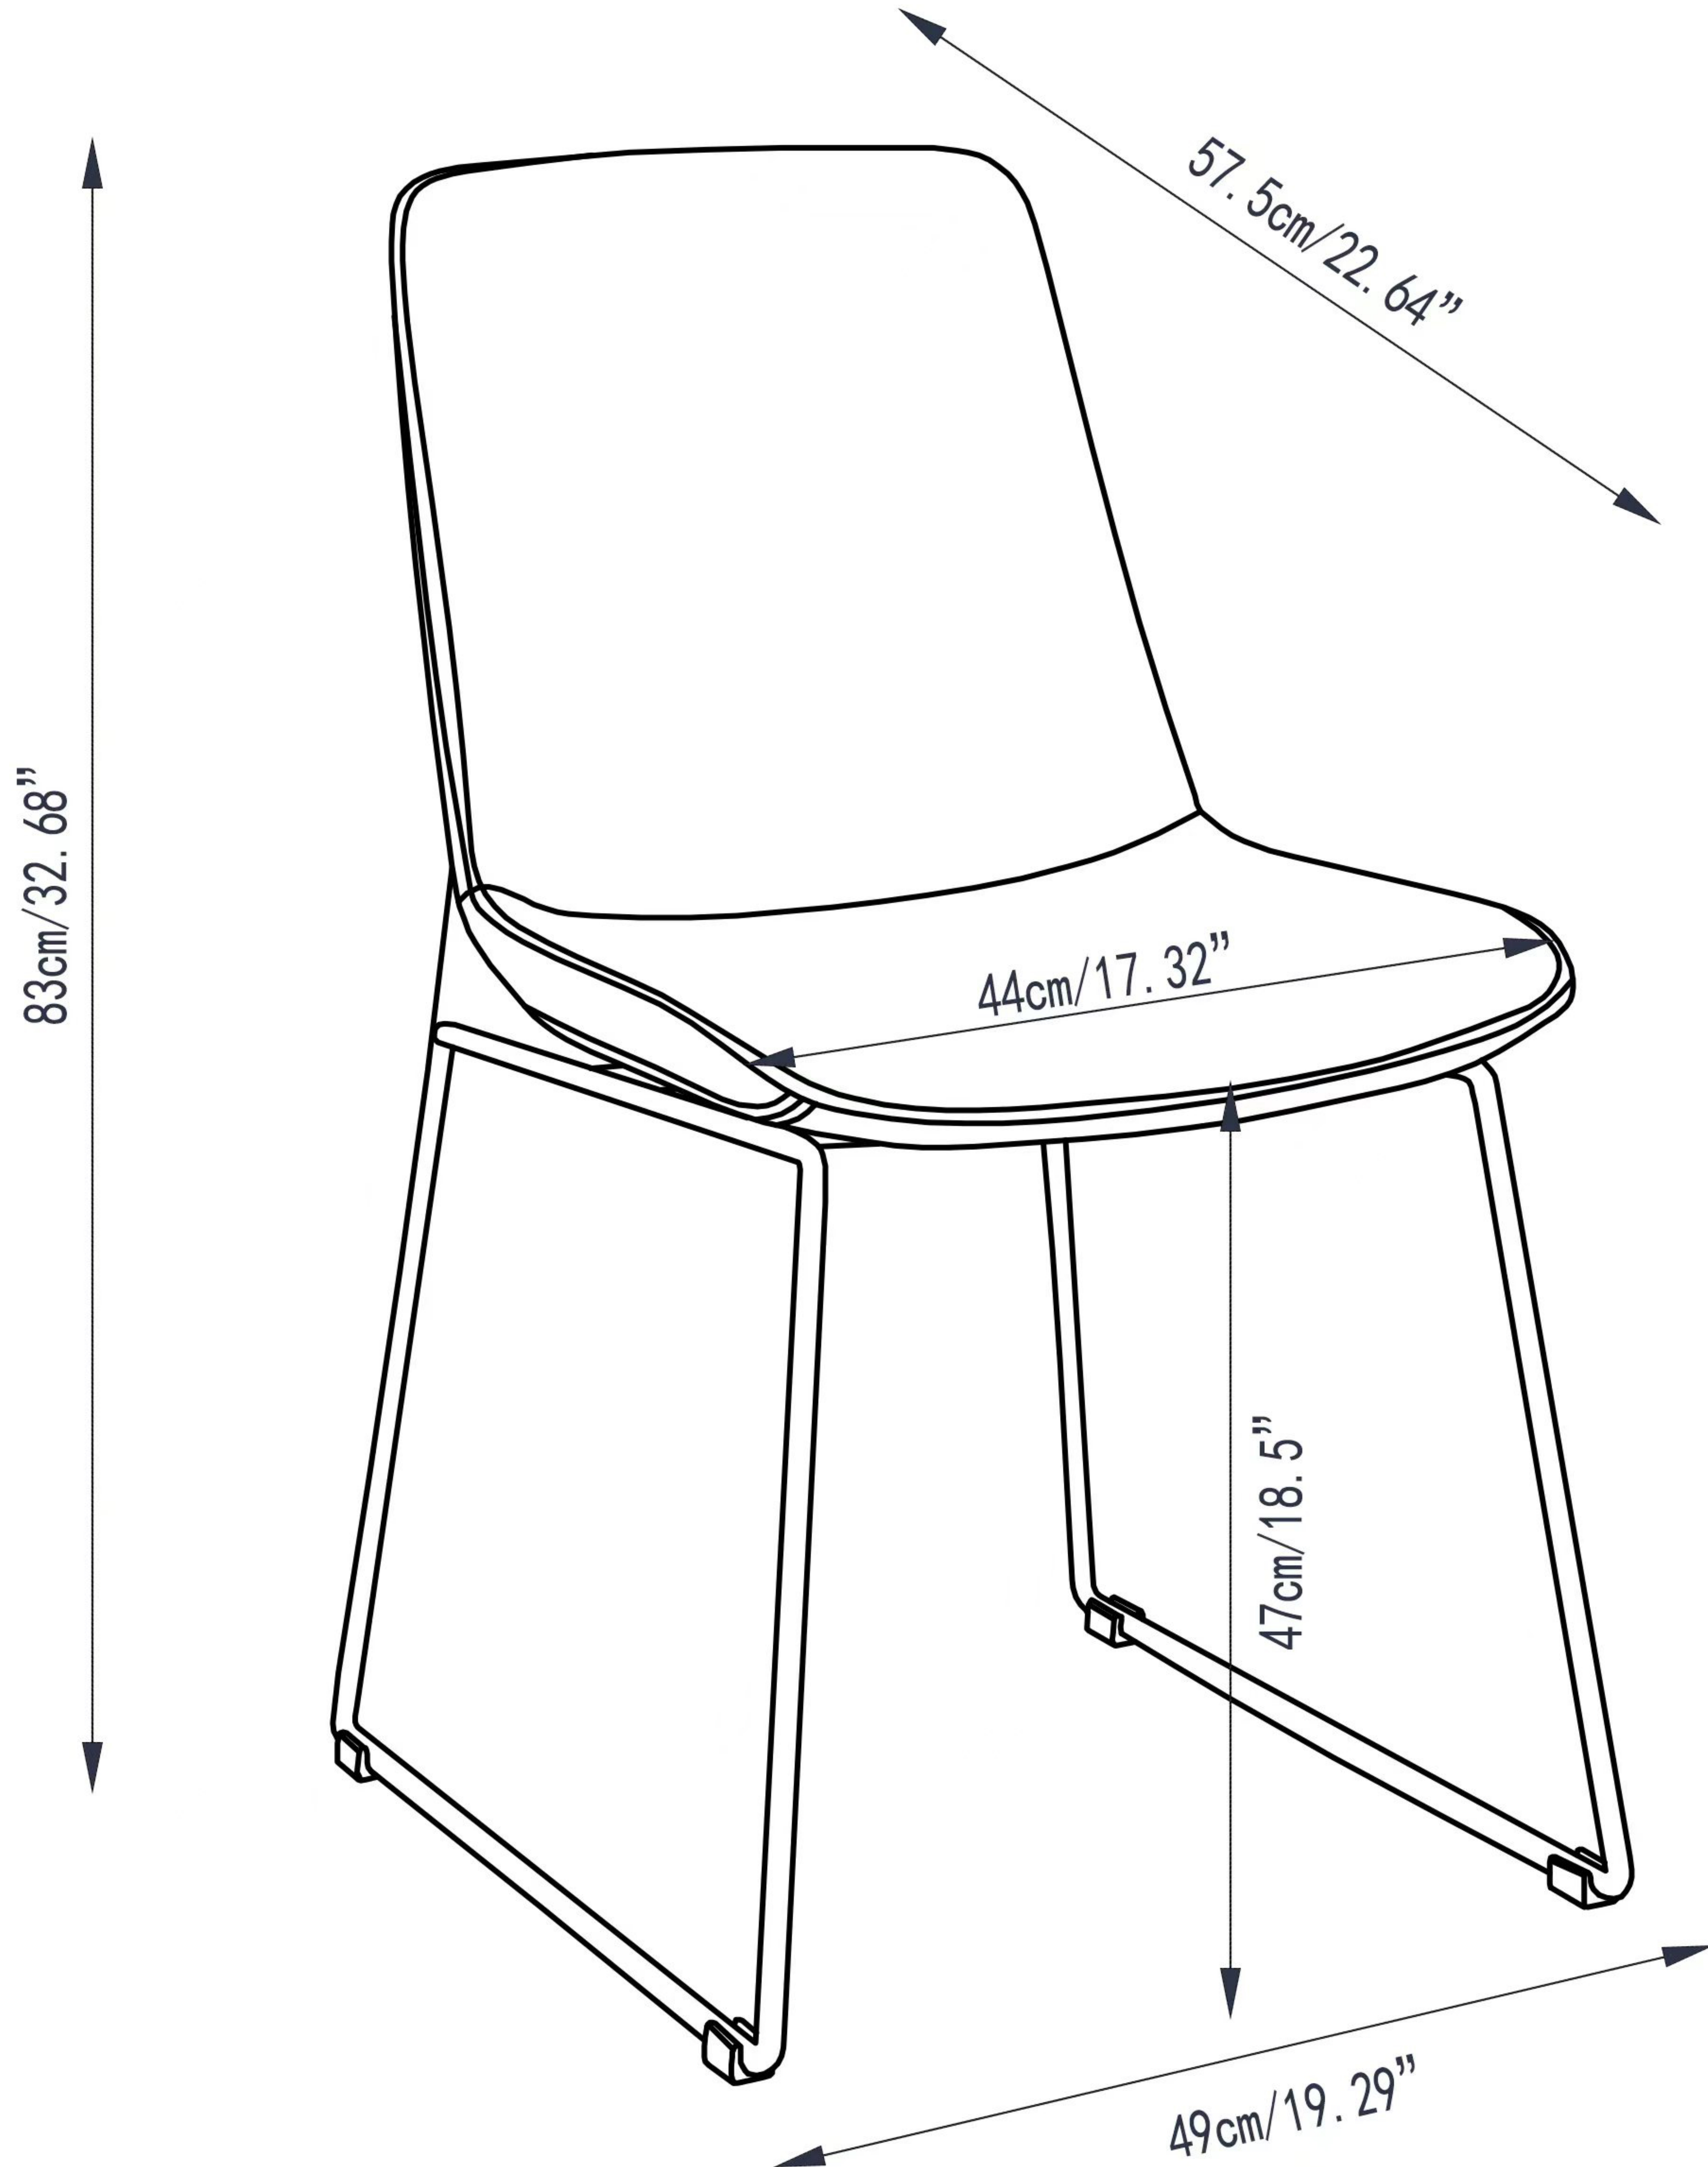

Corina Dining Chair

NW:6.5kg/14.3lbs