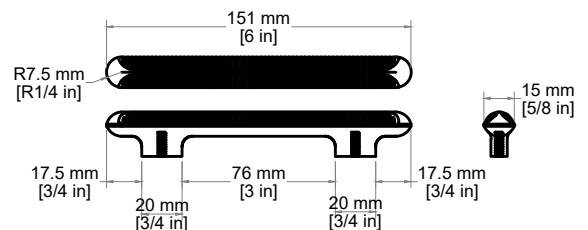

BELLSHIRE 72" DOUBLE VANITY

660-V72-HNO
660-V72-BW

JAMES MARTIN VANITIES®

FREEPOWER COMPATIBLE

Features and Materials

- Solids: Poplar
- Veneers: Poplar
- Panels: MDF Moisture-Resistant
- Installation Type: Freestanding
- Number of Basins: Two, With Optional 3cm Top
- Number of Doors: Four
- Number of Drawers: Four
- Drawer Box Material and Construction: 12mm, MDF Moisture-Resistant English Dovetail Joinery
- Assembly Type: Installation of Optional 3cm Top with Sink
- Assembly Type: Cabinet comes fully assembled
- Hardware Material and Finish: Antimony & Champagne Brass.
- Fits Drain Hole Size: 1 3/4"
- Full Extension, Soft Close Glides
- European Soft Close Hinges
- Adjustable Levelers

Dimension

- Width: 71-5/8"
- Depth: 23-1/2"
- Height: 34-3/4"
- Rough-In Height: 21"

Knob

Visit website for warranty and installation information
<http://www.jamesmartinvanities.com>

JAMES MARTIN VANITIES®

BELLSHIRE 72" DOUBLE VANITY

660-V72-HNO
660-V72-BW

Top View

Top View

Front View

All dimensions are nominal

Diagrams are of cabinet only-James Martin Optional Countertops and sinks are not shown

Visit website for warranty and installation information
<http://www.jamesmartinvanities.com>

JAMES MARTIN VANITIES®

BELLSHIRE 72" DOUBLE VANITY

660-V72-HNO
660-V72-BW

Side View

Side View

Organizer

Back View

Organizer