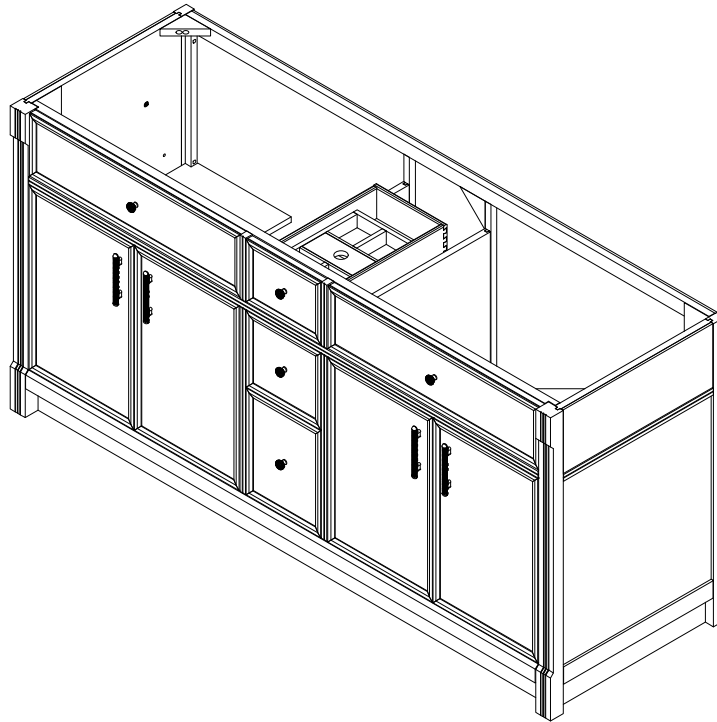

BELLSHIRE 72" DOUBLE VANITY

660-V72-HNO
660-V72-BW

JAMES MARTIN VANITIES®

FREEPOWER COMPATIBLE

Features and Materials

- Solids: Poplar
- Veneers: Poplar
- Panels: MDF Moisture-Resistant
- Installation Type: Freestanding
- Number of Basins: Two, With Optional 3cm Top
- Number of Doors: Four
- Number of Drawers: Four
- Drawer Box Material and Construction: 12mm, MDF Moisture-Resistant English Dovetail Joinery
- Assembly Type: Installation of Optional 3cm Top with Sink
- Assembly Type: Cabinet comes fully assembled
- Hardware Material and Finish: Antimony & Champagne Brass.
- Fits Drain Hole Size: 1 3/4"
- Full Extension, Soft Close Glides
- European Soft Close Hinges
- Adjustable Levelers

Dimension

- Width: 71-5/8"
- Depth: 23-1/2"
- Height: 34-3/4"
- Rough-In Height: 21"

Knob

Visit website for warranty and installation information
<http://www.jamesmartinvanities.com>

JAMES MARTIN VANITIES®

JAMES MARTIN VANITIES®

BELLSHIRE 72" DOUBLE VANITY

660-V72-HNO
660-V72-BW

Side View

Side View

Organizer

Back View

Organizer