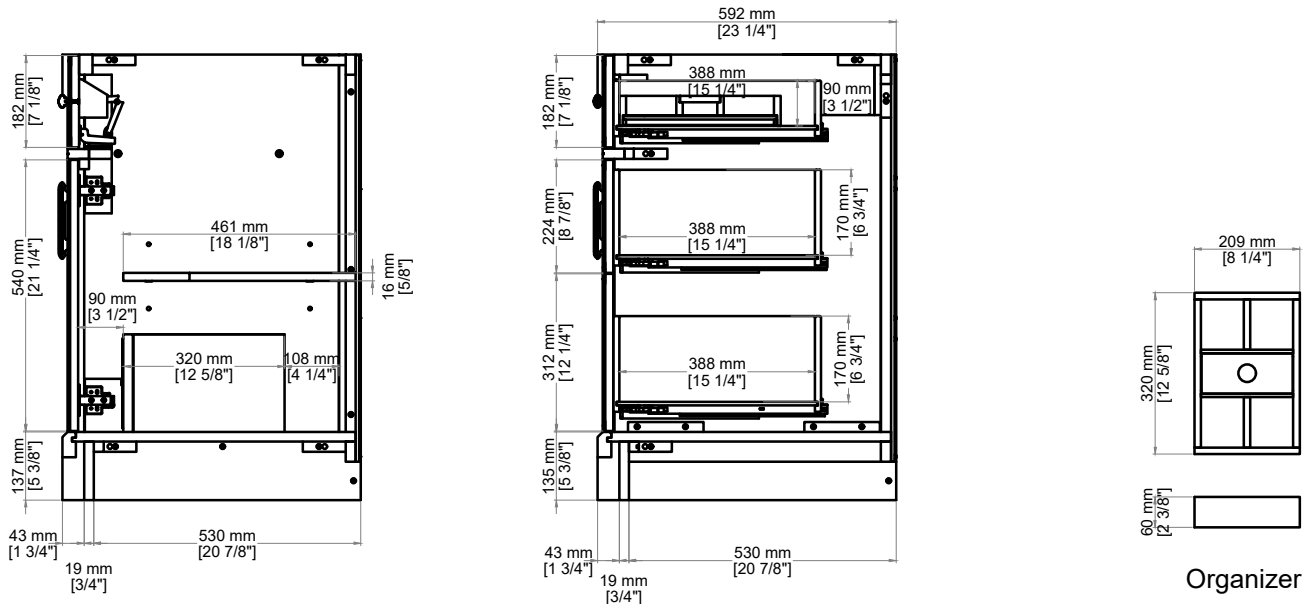

BELLSHIRE 72" DOUBLE VANITY

660-V72-HNO
660-V72-BW

JAMES MARTIN VANITIES®

FREEPOWER COMPATIBLE

Features and Materials

- Solids: Poplar
- Veneers: Poplar
- Panels: MDF Moisture-Resistant
- Installation Type: Freestanding
- Number of Basins: Two, With Optional 3cm Top
- Number of Doors: Four
- Number of Drawers: Four
- Drawer Box Material and Construction: 12mm, MDF Moisture-Resistant English Dovetail Joinery
- Assembly Type: Installation of Optional 3cm Top with Sink
- Assembly Type: Cabinet comes fully assembled
- Hardware Material and Finish: Antimony & Champagne Brass.
- Fits Drain Hole Size: 1 3/4"
- Full Extension, Soft Close Glides
- European Soft Close Hinges
- Adjustable Levelers

Dimension

- Width: 71-5/8"
- Depth: 23-1/2"
- Height: 34-3/4"
- Rough-In Height: 21"

Knob

Visit website for warranty and installation information
<http://www.jamesmartinvanities.com>

JAMES MARTIN VANITIES®

BELLSHIRE 72" DOUBLE VANITY

660-V72-HNO
660-V72-BW

Top View

Top View

Front View

All dimensions are nominal

Diagrams are of cabinet only-James Martin Optional Countertops and sinks are not shown

Visit website for warranty and installation information
<http://www.jamesmartinvanities.com>

JAMES MARTIN VANITIES®

BELLSHIRE 72" DOUBLE VANITY

660-V72-HNO
660-V72-BW

Side View

Side View

Organizer

Back View

Organizer