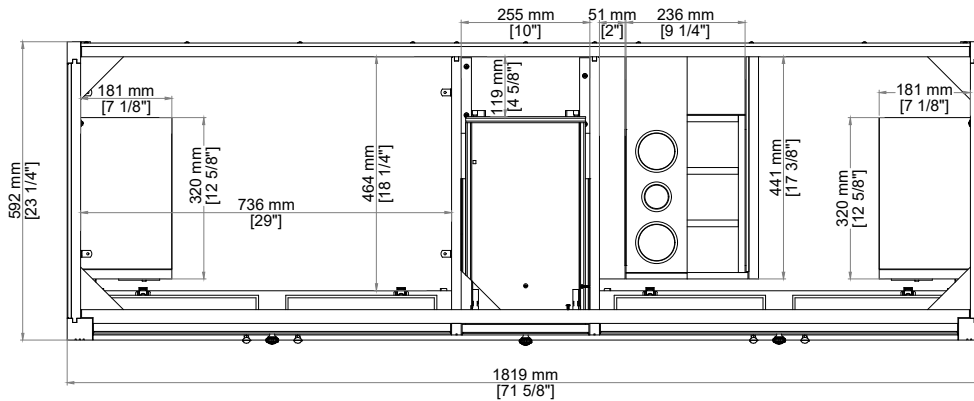

BELLSHIRE 72" DOUBLE VANITY

660-V72-HNO
660-V72-BW

JAMES MARTIN VANITIES®

FREEPOWER COMPATIBLE

Features and Materials

- Solids: Poplar
- Veneers: Poplar
- Panels: MDF Moisture-Resistant
- Installation Type: Freestanding
- Number of Basins: Two, With Optional 3cm Top
- Number of Doors: Four
- Number of Drawers: Four
- Drawer Box Material and Construction: 12mm, MDF Moisture-Resistant English Dovetail Joinery
- Assembly Type: Installation of Optional 3cm Top with Sink
- Assembly Type: Cabinet comes fully assembled
- Hardware Material and Finish: Antimony & Champagne Brass.
- Fits Drain Hole Size: 1 3/4"
- Full Extension, Soft Close Glides
- European Soft Close Hinges
- Adjustable Levelers

Dimension

- Width: 71-5/8"
- Depth: 23-1/2"
- Height: 34-3/4"
- Rough-In Height: 21"

Knob

Visit website for warranty and installation information
<http://www.jamesmartinvanities.com>

JAMES MARTIN VANITIES®

BELLSHIRE 72" DOUBLE VANITY

660-V72-HNO
660-V72-BW

Top View

Top View

Front View

All dimensions are nominal

Diagrams are of cabinet only-James Martin Optional Countertops and sinks are not shown

Visit website for warranty and installation information
<http://www.jamesmartinvanities.com>

JAMES MARTIN VANITIES®

BELLSHIRE 72" DOUBLE VANITY

660-V72-HNO
660-V72-BW

Side View

Side View

Organizer

Back View

Organizer