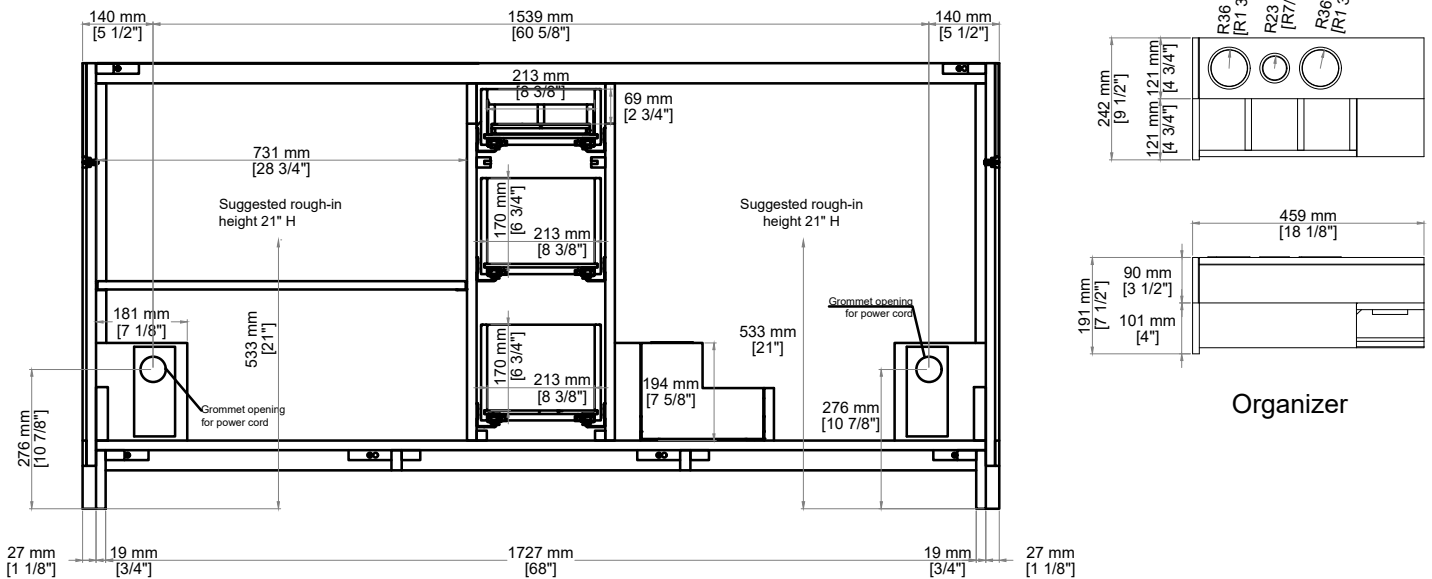

BELLSHIRE 72" DOUBLE VANITY

660-V72-HNO
660-V72-BW

JAMES MARTIN VANITIES®

FREEPOWER COMPATIBLE

Features and Materials

- Solids: Poplar
- Veneers: Poplar
- Panels: MDF Moisture-Resistant
- Installation Type: Freestanding
- Number of Basins: Two, With Optional 3cm Top
- Number of Doors: Four
- Number of Drawers: Four
- Drawer Box Material and Construction: 12mm, MDF Moisture-Resistant English Dovetail Joinery
- Assembly Type: Installation of Optional 3cm Top with Sink
- Assembly Type: Cabinet comes fully assembled
- Hardware Material and Finish: Antimony & Champagne Brass.
- Fits Drain Hole Size: 1 3/4"
- Full Extension, Soft Close Glides
- European Soft Close Hinges
- Adjustable Levelers

Dimension

- Width: 71-5/8"
- Depth: 23-1/2"
- Height: 34-3/4"
- Rough-In Height: 21"

Knob

Visit website for warranty and installation information
<http://www.jamesmartinvanities.com>

JAMES MARTIN VANITIES®

JAMES MARTIN VANITIES®

BELLSHIRE 72" DOUBLE VANITY

660-V72-HNO
660-V72-BW

Side View

Side View

Organizer

Back View

Organizer

All dimensions are nominal

Diagrams are of cabinet only-James Martin Optional Countertops and sinks are not shown

Visit website for warranty and installation information
<http://www.jamesmartinvanities.com>