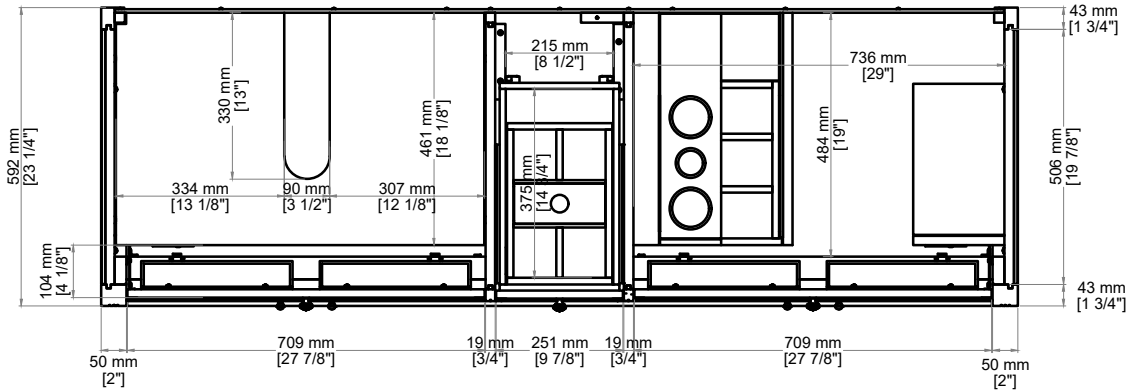

BELLSHIRE 72" DOUBLE VANITY

660-V72-HNO
660-V72-BW

JAMES MARTIN VANITIES®

FREEPOWER COMPATIBLE

Features and Materials

- Solids: Poplar
- Veneers: Poplar
- Panels: MDF Moisture-Resistant
- Installation Type: Freestanding
- Number of Basins: Two, With Optional 3cm Top
- Number of Doors: Four
- Number of Drawers: Four
- Drawer Box Material and Construction: 12mm, MDF Moisture-Resistant English Dovetail Joinery
- Assembly Type: Installation of Optional 3cm Top with Sink
- Assembly Type: Cabinet comes fully assembled
- Hardware Material and Finish: Antimony & Champagne Brass.
- Fits Drain Hole Size: 1 3/4"
- Full Extension, Soft Close Glides
- European Soft Close Hinges
- Adjustable Levelers

Dimension

- Width: 71-5/8"
- Depth: 23-1/2"
- Height: 34-3/4"
- Rough-In Height: 21"

Knob

Visit website for warranty and installation information
<http://www.jamesmartinvanities.com>

JAMES MARTIN VANITIES®

BELLSHIRE 72" DOUBLE VANITY

660-V72-HNO
660-V72-BW

Top View

Top View

Front View

All dimensions are nominal

Diagrams are of cabinet only-James Martin Optional Countertops and sinks are not shown

Visit website for warranty and installation information
<http://www.jamesmartinvanities.com>

JAMES MARTIN VANITIES®

BELLSHIRE 72" DOUBLE VANITY

660-V72-HNO
660-V72-BW

Side View

Side View

Organizer

Back View

Organizer