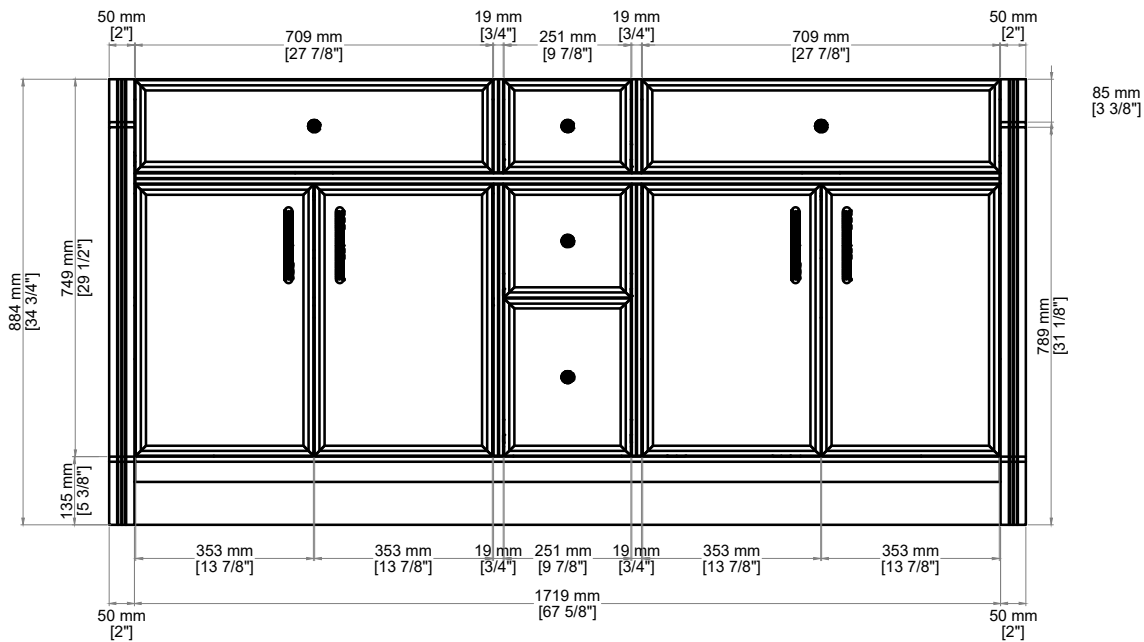

BELLSHIRE 72" DOUBLE VANITY

660-V72-HNO
660-V72-BW

JAMES MARTIN VANITIES®

FREEPOWER COMPATIBLE

Features and Materials

- Solids: Poplar
- Veneers: Poplar
- Panels: MDF Moisture-Resistant
- Installation Type: Freestanding
- Number of Basins: Two, With Optional 3cm Top
- Number of Doors: Four
- Number of Drawers: Four
- Drawer Box Material and Construction: 12mm, MDF Moisture-Resistant English Dovetail Joinery
- Assembly Type: Installation of Optional 3cm Top with Sink
- Assembly Type: Cabinet comes fully assembled
- Hardware Material and Finish: Antimony & Champagne Brass.
- Fits Drain Hole Size: 1 3/4"
- Full Extension, Soft Close Glides
- European Soft Close Hinges
- Adjustable Levelers

Dimension

- Width: 71-5/8"
- Depth: 23-1/2"
- Height: 34-3/4"
- Rough-In Height: 21"

Knob

Visit website for warranty and installation information
<http://www.jamesmartinvanities.com>

JAMES MARTIN VANITIES®

BELLSHIRE 72" DOUBLE VANITY

660-V72-HNO
660-V72-BW

Top View

Top View

Front View

All dimensions are nominal

Diagrams are of cabinet only-James Martin Optional Countertops and sinks are not shown

Visit website for warranty and installation information
<http://www.jamesmartinvanities.com>

JAMES MARTIN VANITIES®

BELLSHIRE 72" DOUBLE VANITY

660-V72-HNO
660-V72-BW

Side View

Side View

Organizer

Back View

Organizer