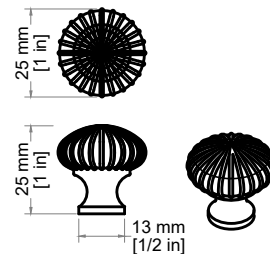

BELLSHIRE 72" DOUBLE VANITY

660-V72-HNO
660-V72-BW

JAMES MARTIN VANITIES®

FREEPOWER COMPATIBLE

Features and Materials

- Solids: Poplar
- Veneers: Poplar
- Panels: MDF Moisture-Resistant
- Installation Type: Freestanding
- Number of Basins: Two, With Optional 3cm Top
- Number of Doors: Four
- Number of Drawers: Four
- Drawer Box Material and Construction: 12mm, MDF Moisture-Resistant English Dovetail Joinery
- Assembly Type: Installation of Optional 3cm Top with Sink
- Assembly Type: Cabinet comes fully assembled
- Hardware Material and Finish: Antimony & Champagne Brass.
- Fits Drain Hole Size: 1 3/4"
- Full Extension, Soft Close Glides
- European Soft Close Hinges
- Adjustable Levelers

Dimension

- Width: 71-5/8"
- Depth: 23-1/2"
- Height: 34-3/4"
- Rough-In Height: 21"

Knob

Visit website for warranty and installation information
<http://www.jamesmartinvanities.com>

JAMES MARTIN VANITIES®

BELLSHIRE 72" DOUBLE VANITY

660-V72-HNO
660-V72-BW

Top View

Top View

Front View

All dimensions are nominal

Diagrams are of cabinet only-James Martin Optional Countertops and sinks are not shown

Visit website for warranty and installation information
<http://www.jamesmartinvanities.com>