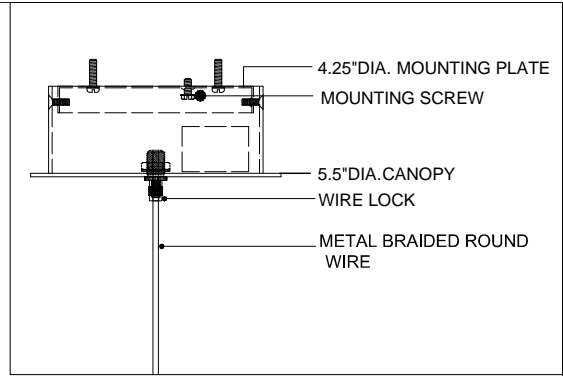

TOP VIEW

CANOPY DETAIL

FRONT VIEW

9000-1033

ALL WORK © 2022 CURREY & COMPANY