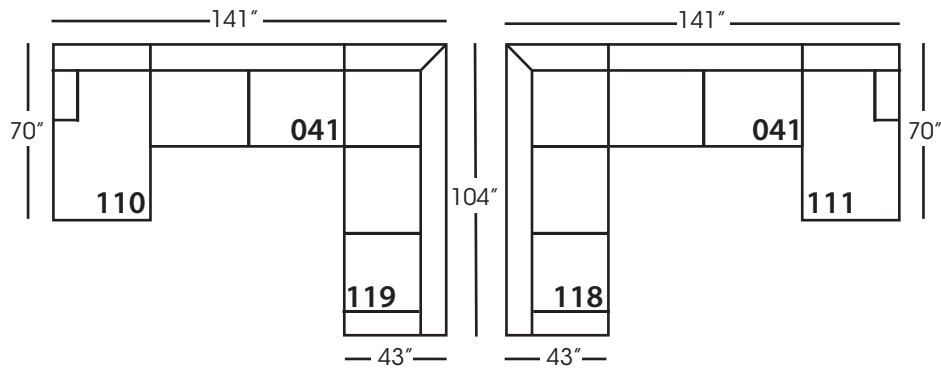

ECLECTIC.SPIRITED.WONDERFULLY COMFORTABLE.

LANEY • SLIPCOVER • LOOSE PILLOW BACK

Large Armless
L63" D43" H34"

Chaise*
L35" D70" H34"
*available as right or left seated

2-Seat End*
L63" D43" H34"
*available as right or left seated

3-Seat End*
L92" D43" H34"
*available as right or left seated

3-Seat End with Corner*
L104" D43" H34"
*available as right or left seated