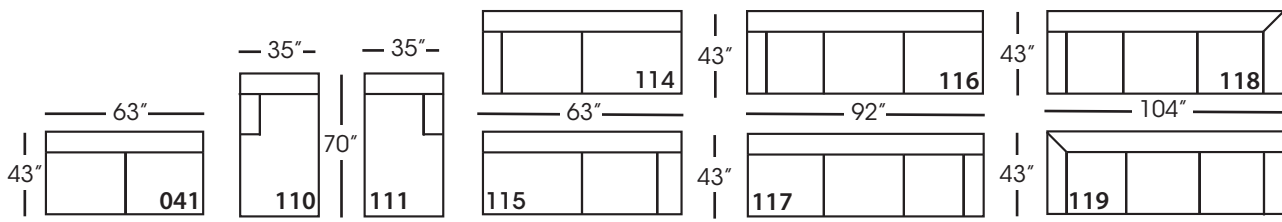

ECLECTIC.SPIRITED.WONDERFULLY COMFORTABLE.

LANEY • SLIPCOVER • LOOSE PILLOW BACK

Large Armless
L63" D43" H34"

Chaise*
L35" D70" H34"
*available as right or left seated

2-Seat End*
L63" D43" H34"
*available as right or left seated

3-Seat End*
L92" D43" H34"
*available as right or left seated

3-Seat End with Corner*
L104" D43" H34"
*available as right or left seated