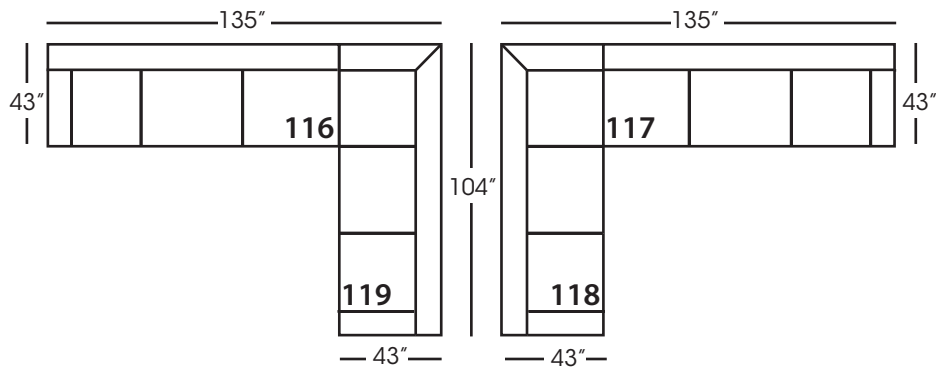

ECLECTIC.SPIRITED.WONDERFULLY COMFORTABLE.

LANEY • SLIPCOVER • LOOSE PILLOW BACK

Large Armless
L63" D43" H34"

Chaise*
L35" D70" H34"
*available as right or left seated

2-Seat End*
L63" D43" H34"
*available as right or left seated

3-Seat End*
L92" D43" H34"
*available as right or left seated

3-Seat End with Corner*
L104" D43" H34"
*available as right or left seated