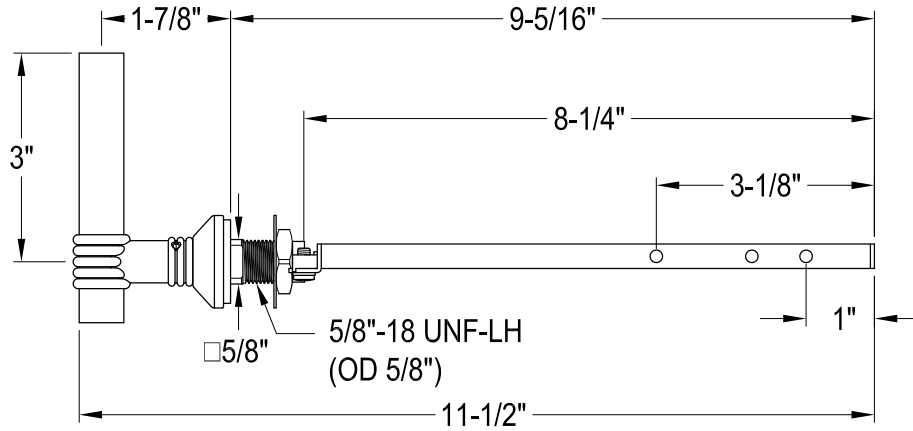

KTMLD1,2,8

Universal Front or Side Mount Toilet Tank Lever

Side Mount

Front Mount