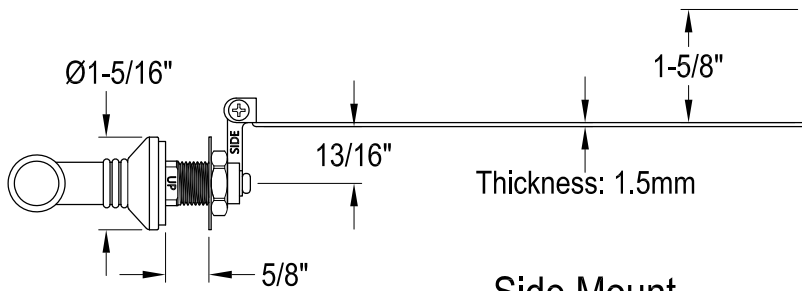

KTMLD1,2,8

Universal Front or Side Mount Toilet Tank Lever

Side Mount

Front Mount