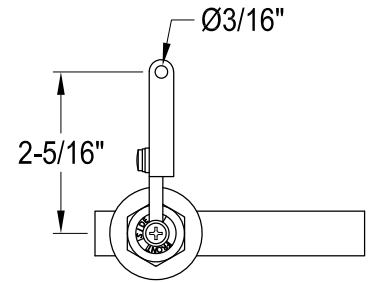

KTMLD1,2,8

Universal Front or Side Mount Toilet Tank Lever

Side Mount

Front Mount