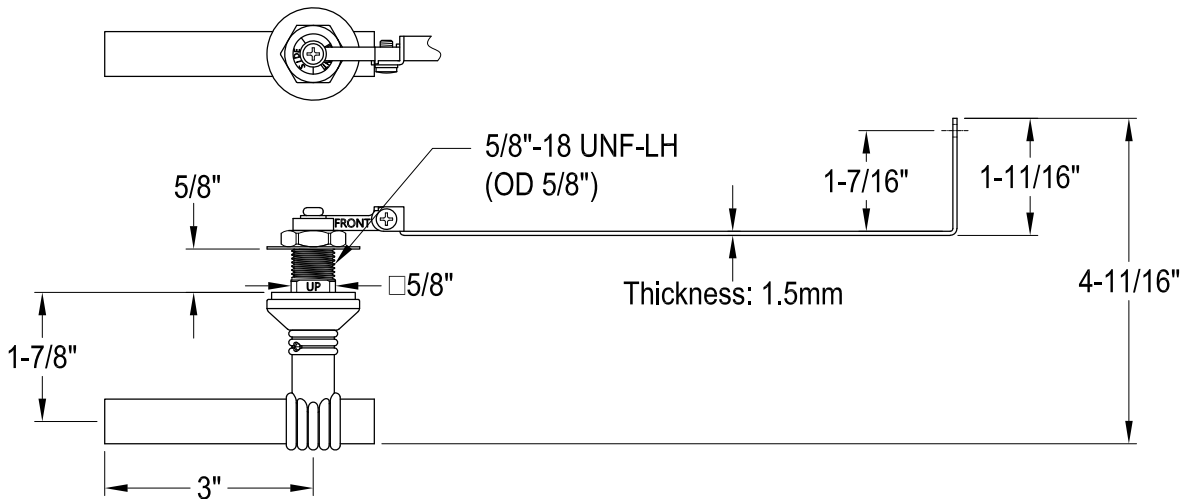

KTMLD1,2,8

Universal Front or Side Mount Toilet Tank Lever

Side Mount

Front Mount