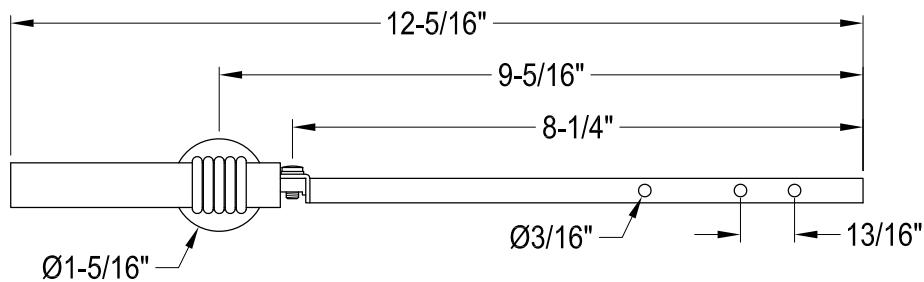

KTMLD1,2,8

Universal Front or Side Mount Toilet Tank Lever

Side Mount

Front Mount