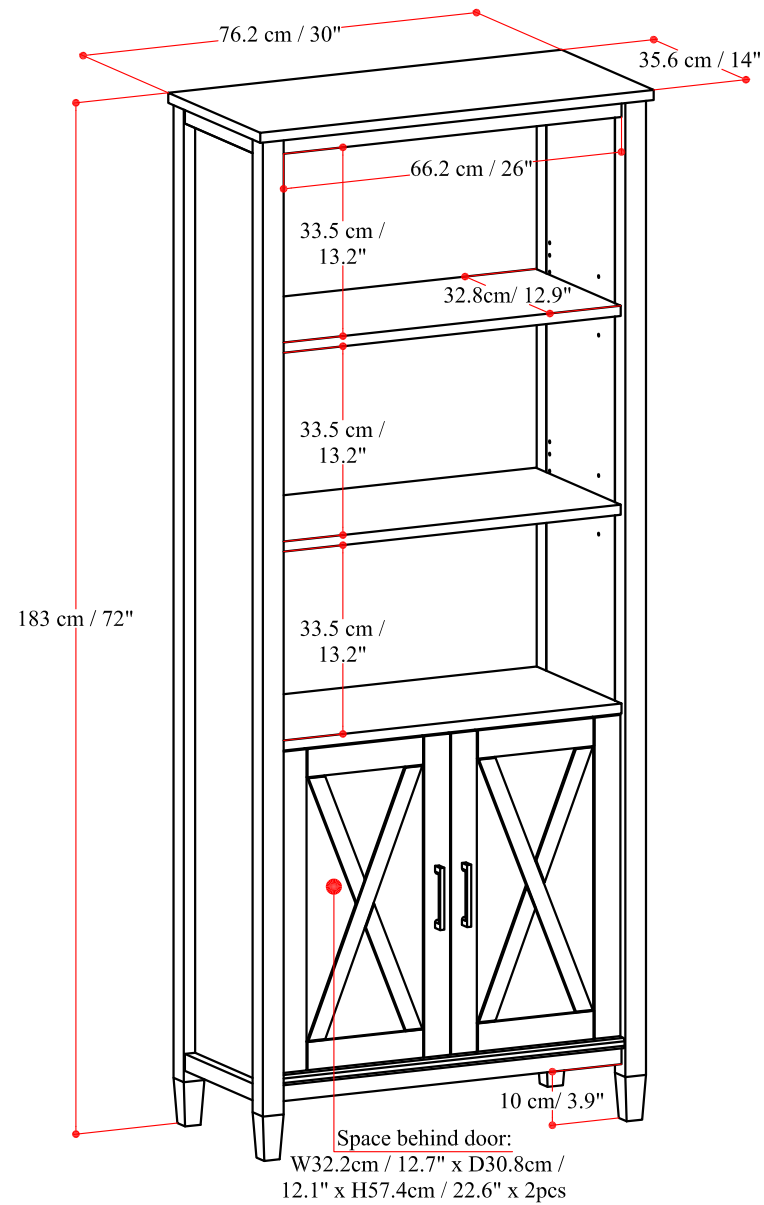

# ELA BOOKCASE

Net Weight : 72.8 ( lb )