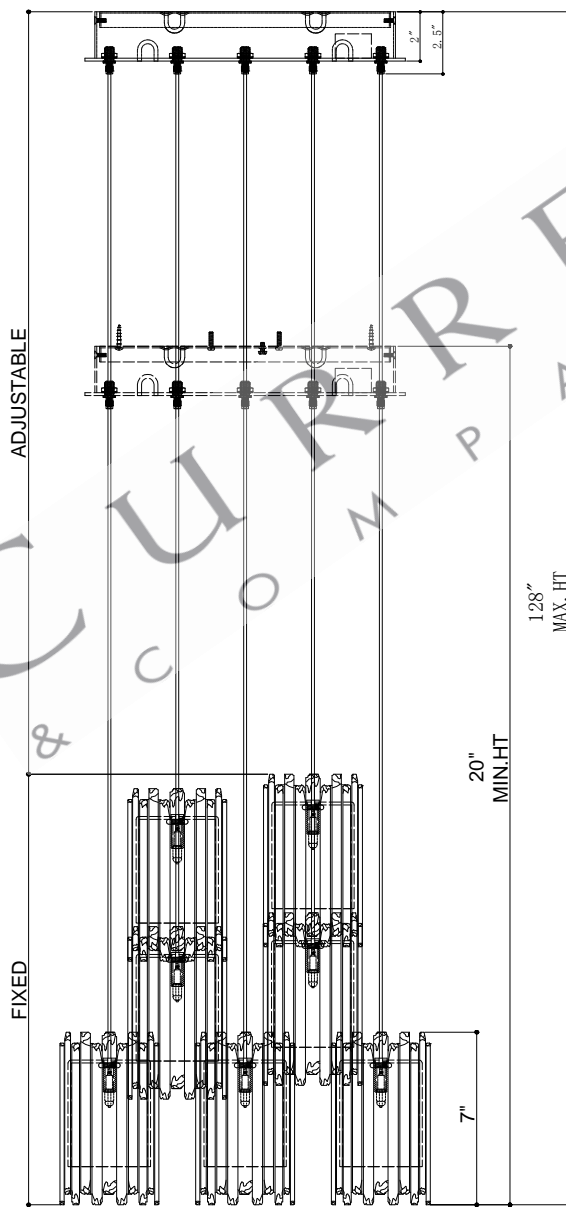

13"DIA*2.5"H.CANOPY
 11.75"DIA*0.75"H MOUNTING
 PLATE COVER
 4.0"DIA*7.0"H.SHADE

TOP VIEW

CANOPY DETAIL

FRONT VIEW

CURREY & COMPANY