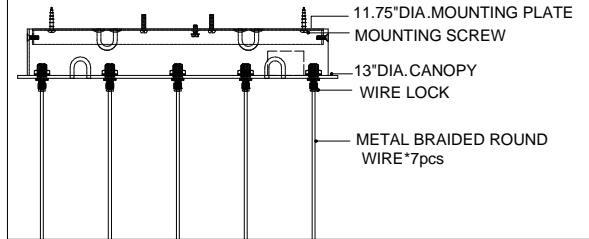

13"DIA*2.5"H.CANOPY
 11.75"DIA*0.75"H MOUNTING
 PLATE COVER
 4.0"DIA*7.0"H.SHADE

TOP VIEW

CANOPY DETAIL

FRONT VIEW

CURREY & COMPANY