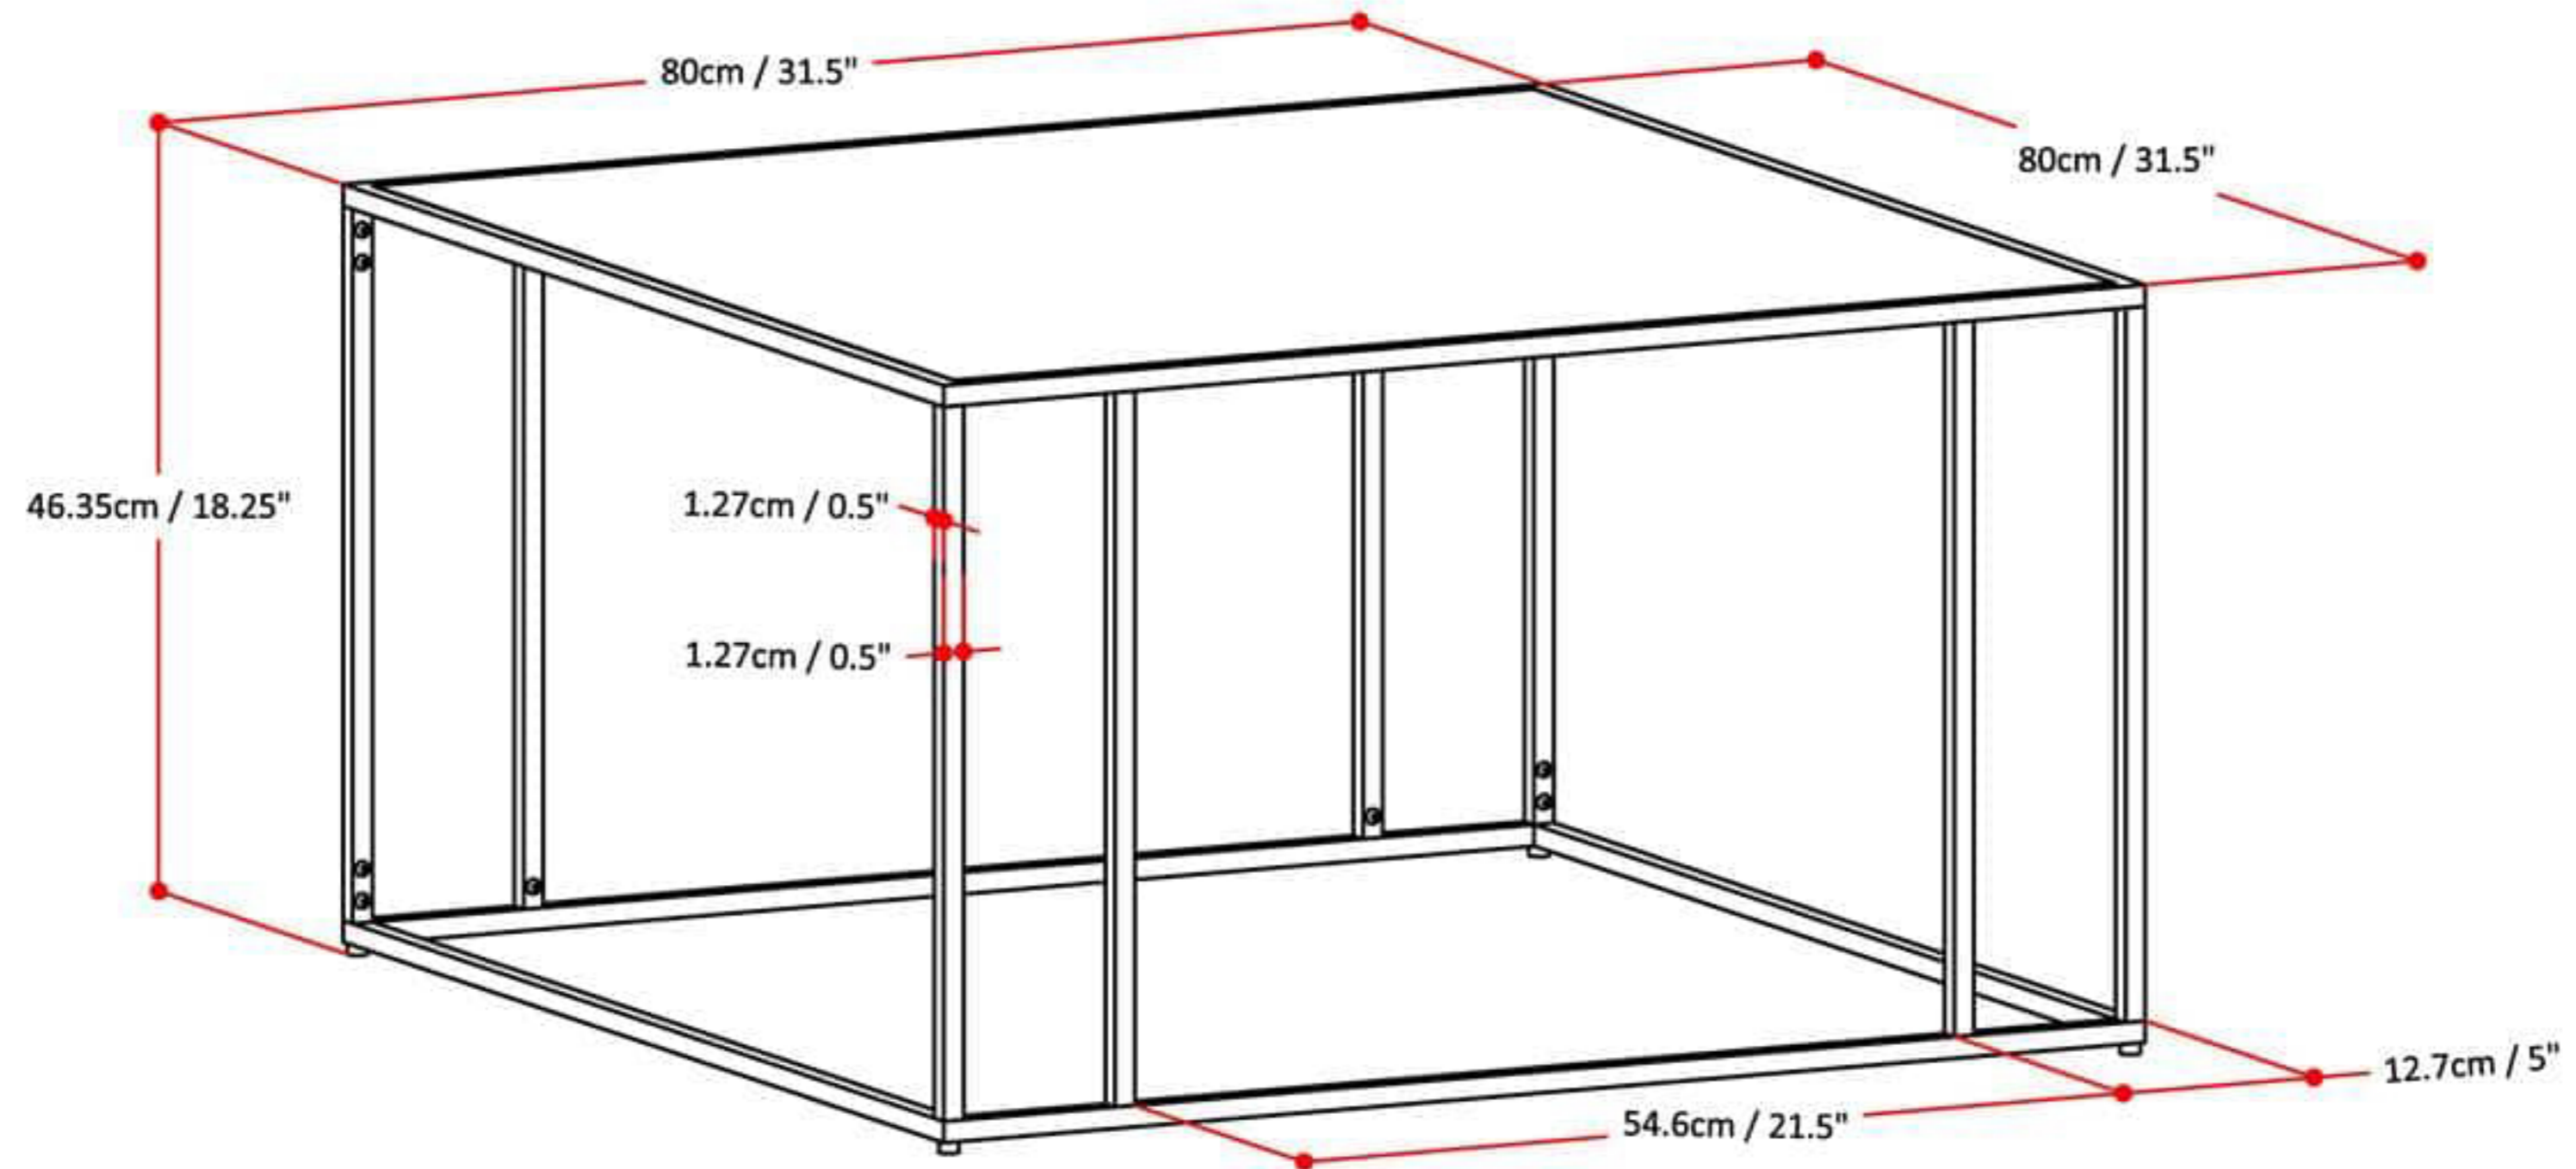

SLOAN COFFEE TABLE

Net Weight: 22.5 (lb)