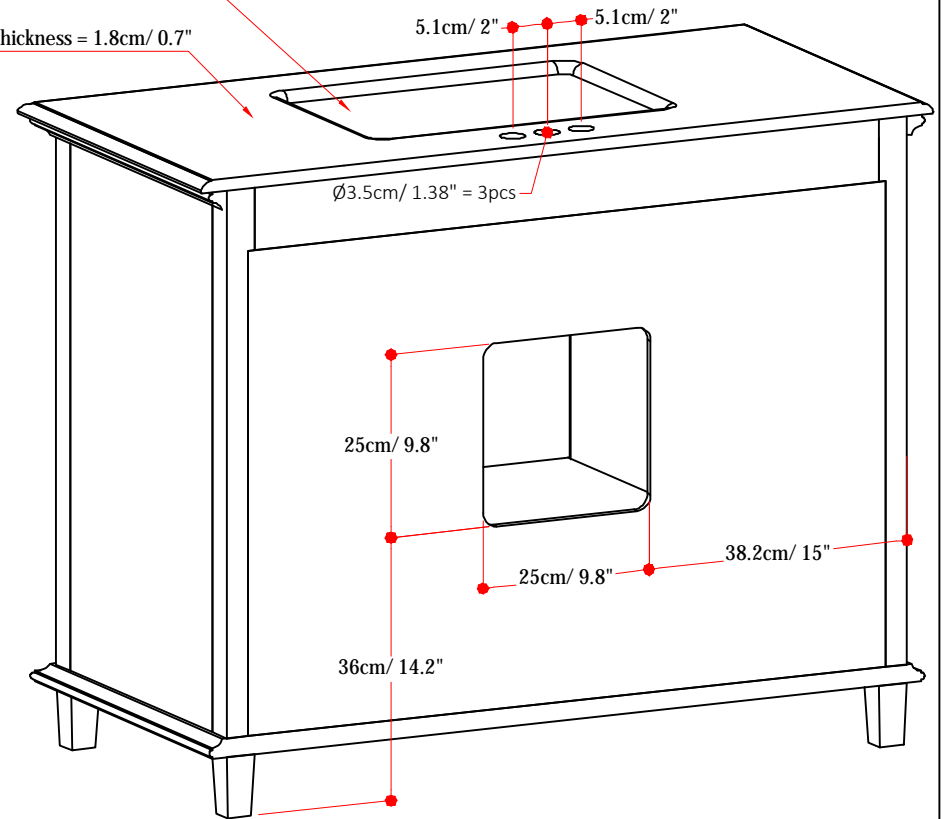

Sink Dim.
W43.2cm/ 17" x D20cm/ 7.9"
= 1pc

Top thickness = 1.8cm/ 0.7"

Net Weight: 181.9 (lbs)