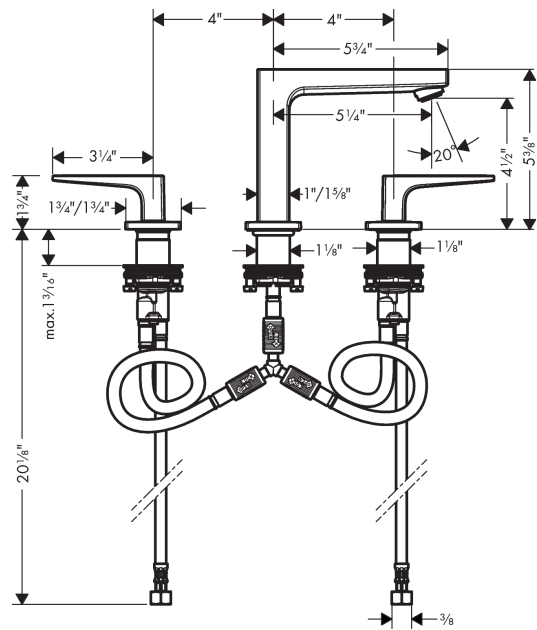

**Metropol**  
**Widespread Faucet 110 with Loop Handles, 1.2 GPM**  
 Finishes : **brushed nickel** Part no. : **74518821**

**Description**

**Features**

- Aerated spray
- Flow: 1.2 GPM (4.5 L/Min)
- 90° ceramic valves
- Does not include: Pop-up assembly

**Item details**

List Price \$ 791.00

**Technology**

**Compliance**

**Product image**

**Scale drawing**

**Metropol**  
**Widespread Faucet 110 with Loop Handles, 1.2 GPM**  
 Finishes : **brushed nickel** Part no. : **74518821**

### Widespread Faucet 110 with Loop Handles, 1.2 GPM

Finishes : **brushed nickel** Part no. : **74518821**

#### Spare parts list

Year of production: >01/18

Pos.	Description	Part no.	Price	PU
1	spout 110 mm	93157820	-	1
2	aerator M24x1 (4,5 l/min)	93202000	-	1
3	service tool	95661000	-	1
4	O-ring 21x1,5	98219000	-	1
5	escutcheon for spout	92906820	-	1
6	flat seal	98749000	-	1
7	O-ring 26x4	92191000	-	1
8	connection hose 200 mm M10x1	92913000	-	1
9	O-ring 8x1,75	97827000	-	1
10	fixing set (Ø 28)	92909000	-	1
11	lever collar	97548000	-	1
12	hose connection angel	92905000	-	1
13	handle for hot water	92918820	-	1
14	handle for cold water	92919820	-	1
15	O-Ring 14x1,5	98201000	-	1
16	escutcheon	92915820	-	1
17	handle fixing set	98932000	-	1
18	shut off unit right closing	98817001	-	1
19	shut off unit left closing	95366001	-	1
20	O-ring 33x2,5	92907000	-	1
21	connection hose 400 mm M10x1	92914000	-	1
22	connection hose 18½" M8x0,75 3/8"	96321001	-	1