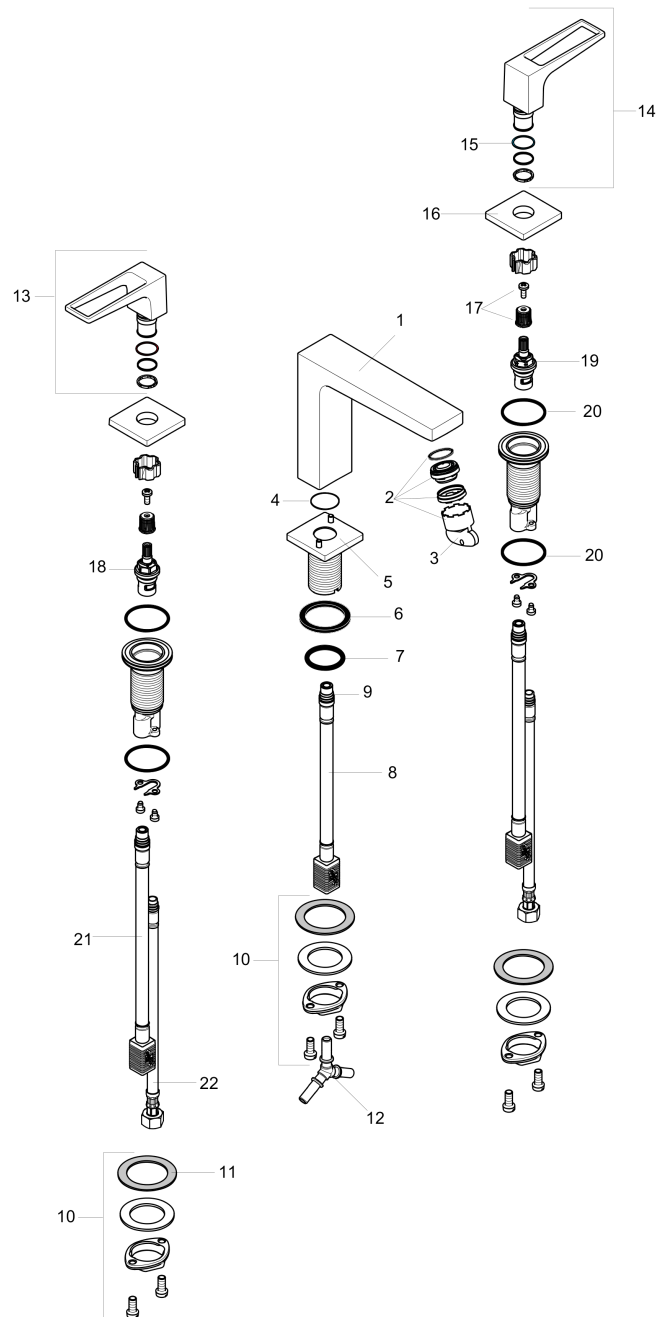

Metropol
Widespread Faucet 110 with Loop Handles, 1.2 GPM
Finishes : **brushed nickel** Part no. : **74518821**

Exploded drawing

Year of production: >01/18

Metropol

Widespread Faucet 110 with Loop Handles, 1.2 GPM

Finishes : **brushed nickel** Part no. : **74518821**

Spare parts list

Year of production: >01/18

Pos.	Description	Part no.	Price	PU
1	spout 110 mm	93157820	-	1
2	aerator M24x1 (4,5 l/min)	93202000	-	1
3	service tool	95661000	-	1
4	O-ring 21x1,5	98219000	-	1
5	escutcheon for spout	92906820	-	1
6	flat seal	98749000	-	1
7	O-ring 26x4	92191000	-	1
8	connection hose 200 mm M10x1	92913000	-	1
9	O-ring 8x1,75	97827000	-	1
10	fixing set (Ø 28)	92909000	-	1
11	lever collar	97548000	-	1
12	hose connection angel	92905000	-	1
13	handle for hot water	92918820	-	1
14	handle for cold water	92919820	-	1
15	O-Ring 14x1,5	98201000	-	1
16	escutcheon	92915820	-	1
17	handle fixing set	98932000	-	1
18	shut off unit right closing	98817001	-	1
19	shut off unit left closing	95366001	-	1
20	O-ring 33x2,5	92907000	-	1
21	connection hose 400 mm M10x1	92914000	-	1
22	connection hose 18½" M8x0,75 3/8"	96321001	-	1