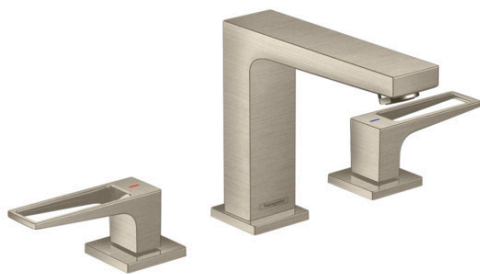

**Metropol**  
**Widespread Faucet 110 with Loop Handles, 1.2 GPM**  
 Finishes : **brushed nickel** Part no. : **74518821**

**Description**

**Features**

- Aerated spray
- Flow: 1.2 GPM (4.5 L/Min)
- 90° ceramic valves
- Does not include: Pop-up assembly

**Item details**

List Price \$ 791.00

**Technology**

**Compliance**

**Product image**

**Scale drawing**

**Metropol**  
**Widespread Faucet 110 with Loop Handles, 1.2 GPM**  
 Finishes : **brushed nickel** Part no. : **74518821**

### Widespread Faucet 110 with Loop Handles, 1.2 GPM

Finishes : **brushed nickel** Part no. : **74518821**