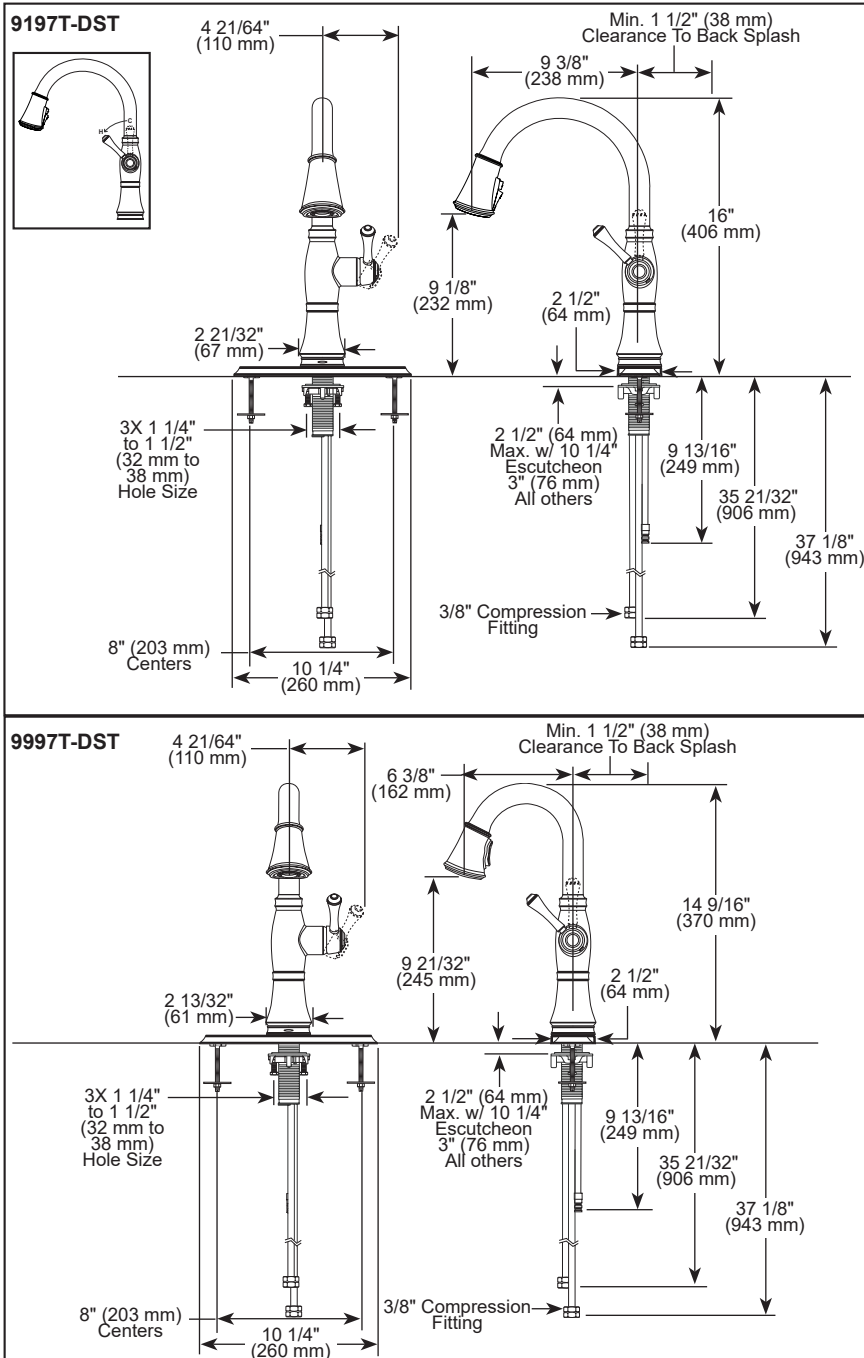

▲ Designate proper finish suffix

Delta reserves the right (1) to make changes in specifications and materials, and (2) to change or discontinue models, both without notice or obligation. Dimensions are for reference only. See current full-line price book or www.deltafaucet.com for finish options and product availability.