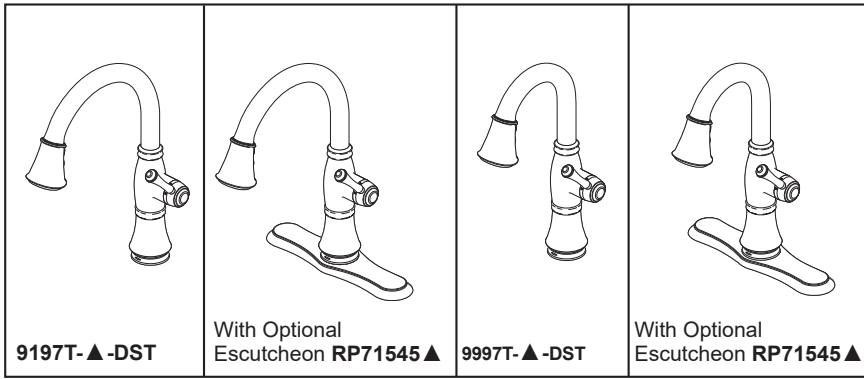

WARRANTY

- Parts and Finish - Lifetime limited warranty; or for commercial purchasers, 10 years for multi-family residential (apartments and condominiums) and 5 years for all other commercial uses, in each case from the date of purchase.
- Electronic Parts and Batteries (if applicable) - 5 years from the date of purchase; or for commercial purchasers, 1 year from the date of purchase. No warranty is provided on batteries.

COMPLIES WITH:

- ASME A112.18.1 / CSA B125.1
- ASME A112.18.6
- Indicates compliance to ICC/ANSI A117.1
- Verified compliant with .25% weighted average Pb content regulations.

Delta Faucet Company

55 E 111th Street, Indianapolis, Indiana 46280
350 South Edgeware Road, St. Thomas, ON N5P 4L1
© 2023 Delta Faucet Company

Submitted Model No.: _____

Specific Features: _____