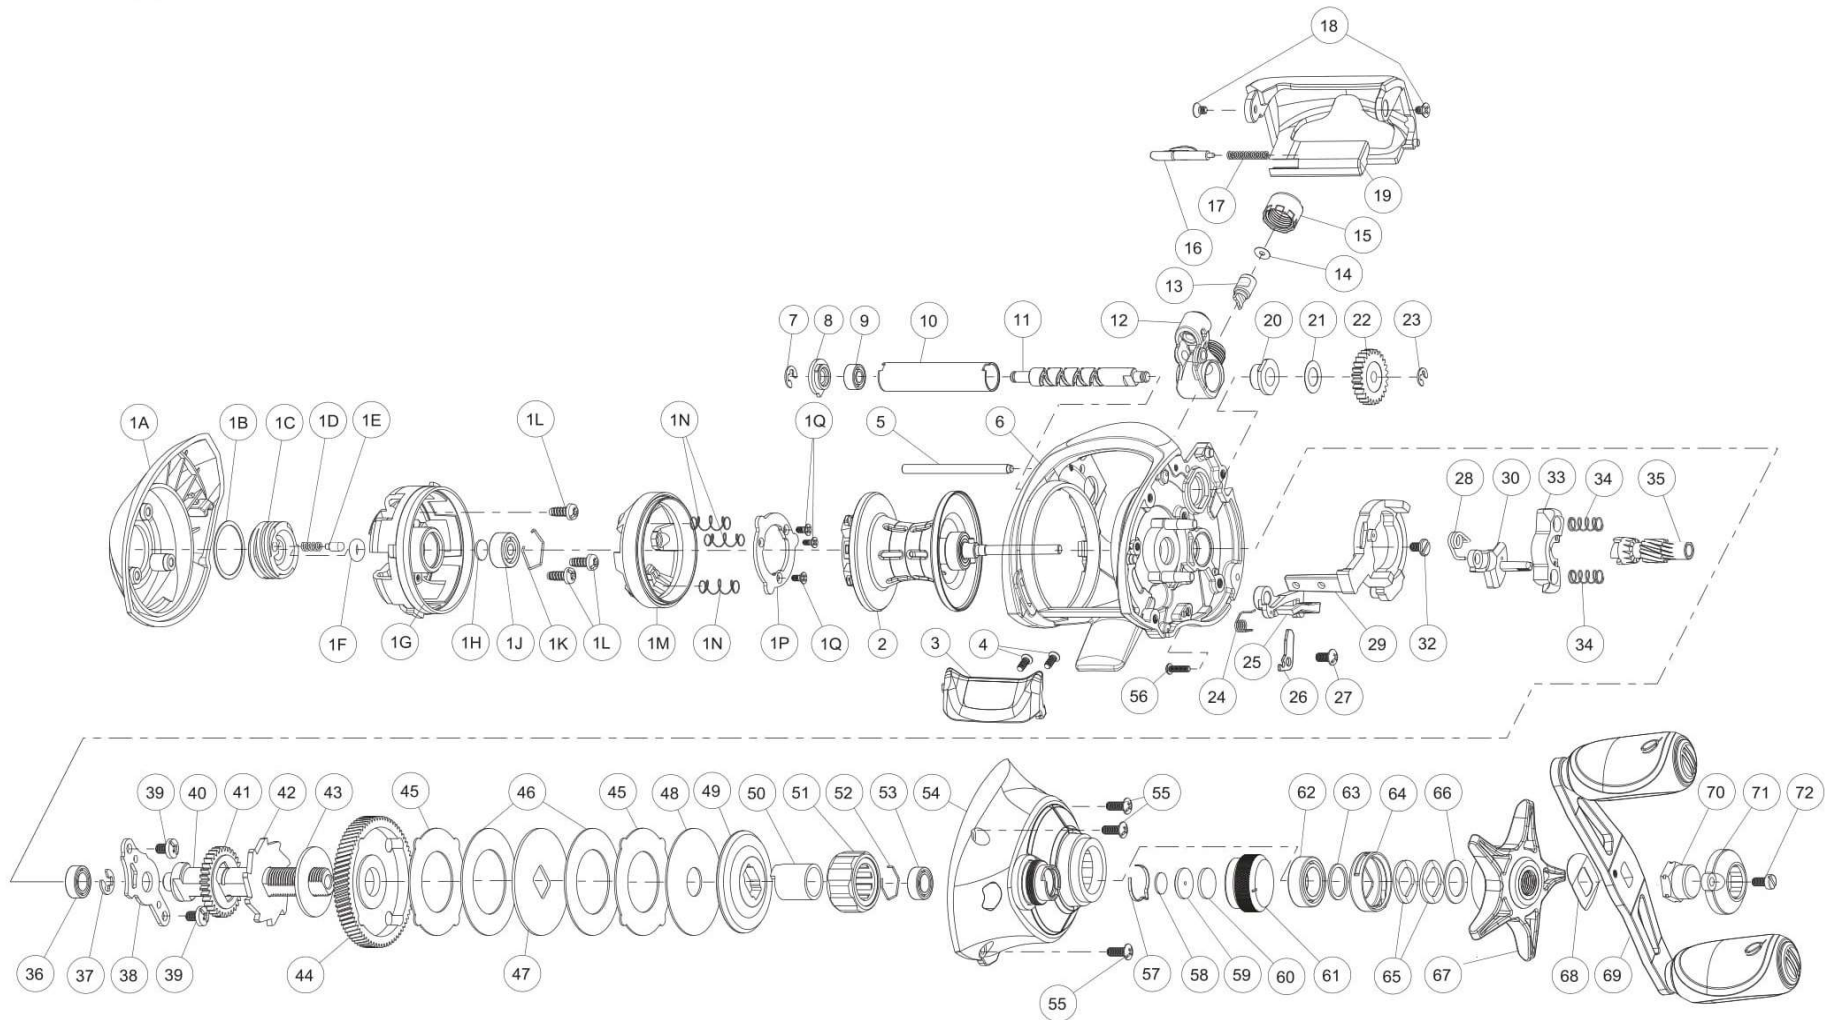

## Quantum 2021 Accurist AT100HPTA Part List

Key No.	Description	Part No. AT100HPTA	Q'TY	Key No.	Description	Part No. AT100HPTA	Q'TY
1	Palm Side Cover Kit include	VA423-71	1	29	Release Slider	DX039-01	1
	1A - Palm Side Cover	VA023-71	1	30	Flippin Switch	VA087-01	1
	1B - Centrifugal Dial Washer	SB111-01	1	31	Release Slider Screw	DX125-01	1
	1C - Centrifugal Dial	SB026-03	1	32	Pinion Yoke	SB025-01	1
	1D - Centrifugal Dial Click Spring	YW114-01	1	33	Yoke Spring	GX040-01	2
	1E - Centrifugal Dial Click Pawl	PW098-01	1	34	Pinion Gear	WA011-01	1
	1F - Centrifugal Dial Frection Ring	SB105-01	1	35	Crank Shaft Ball Bearing - L	SW017-06	1
	1G - Spool Cover	VA051-01	1	36	E-Clip	QW120-01	1
	1H - Spool Tension Shim	QW032-04	1	37	Crank Shaft Retainer	VA002-01	1
	1J - Ball Bearing - Spool Shaft (Palm)	QV017-04	1	38	Crank Shaft Retainer Screw	JX107-02	2
	1K - Clip Ring	HV080-01	1	39	Crank Shaft	YW008-05	1
	1L - Spool Cover Screw	WW107-01	3	40	O/S Drive Gear	DW112-01	1
	1M - Brake Ring Assembly	VA342-01	1	41	Trip Ratchet	PW083-02	1
	1N - Spring - Brake Ring Slider	DW070-01	3	42	Trip Ratchet Washer	YW111-01	1
	1P - Retainer - Brake Ring Slider Spring	VA129-01	1	43	Drive Gear	WA012-03	1
	1Q - Retainer Screw	DW107-01	3	44	Drag Key Washer	PW048-01	2
2	Spool Assembly	YI321-01	1	45	Drag Disc - A	PW059-02	2
3	Thumb Bar	YI009-01	1	46	Drag "D" Washer	YW045-01	1
4	Thumb Bar Screw	YB107-02	2	47	Drag Disc - B	YW059-01	1
5	Stabilizer Bar	VA061-01	1	48	Drag Washer	VA045-01	1
6	Frame	VA001-71	1	49	One Way Clutch Sleeve	UX052-01	1
7	E-Clip	NX092-01	1	50	One Way Clutch	VA063-01	1
8	Bearing Retainer	DW067-01	1	51	Spool Tension Knob Ball Bearing Retainer	EB080-01	1
9	Worm Shaft Ball Bearing	XX117-04	1	52	Tension Knob Ball Bearing	SW017-06	1
10	Worm Shaft Guide	SB016-01	1	53	Gear Side Cover Assembly	VA324-72	1
11	Worm Shaft	HV072-01	1	54	Gear Side Cover Screw-A	VA053-01	3
12	Line Guide Carrier	VA047-01	1	55	Gear Side Cover Screw-B	ZW053-03	1
13	Line Guide Pawl	ZW006-03	1	56	Tension Knob Click Spring	PW114-01	1
14	Line Guide Carrier Washer	BV035-01	1	57	Washer - Spool Tension	QW032-04	1
15	Line Guide Carrier Screw	ZW007-01	1	58	Collar - Spool Tension	VA081-01A	1
16	Side Cover Locking Lever	VA119-01	1	59	Spool Cushion Washer	VA082-01	1
17	Spring - Locking Lever	ZW096-01	1	60	Spool Tension Knob	YI033-01	1
18	Screw	CF107-02	2	61	Crank Shaft Ball Bearing	TW058-09	1
19	Front Support	YI099-01	1	62	Crank Shaft Ball Bearing Washer	TW035-02	1
20	Worm Shaft Bushing - Gear Side	PW068-01	1	63	Drag Click Spring Assembly	YX4114-01	1
21	O/S Pinion Gear Washer	EX035-01	1	64	Spring "D" Washer	JX046-01	2
22	O/S Pinion Gear	DW085-01	1	65	Star Drag Washer	ZW032-01	1
23	E-Clip	NX090-01	1	66	Star Drag	YI055-01	1
24	Kick Lever Spring	DX097-01	1	67	Handle Washer	NX054-01	1
25	Kick Lever	PW077-01	1	68	Handle Assembly	YI318-01	1
26	Kick Lever Guide Plate	VA161-01	1	69	Handle Nut	DW003-07	1
27	Kick Lever Guide Plate Screw	JX107-02	1	70	Handle Nut Cap	DW034-05	1
28	Release Slider Spring	DX104-01	1	71	Handle Nut Cap Screw	DW050-02	1