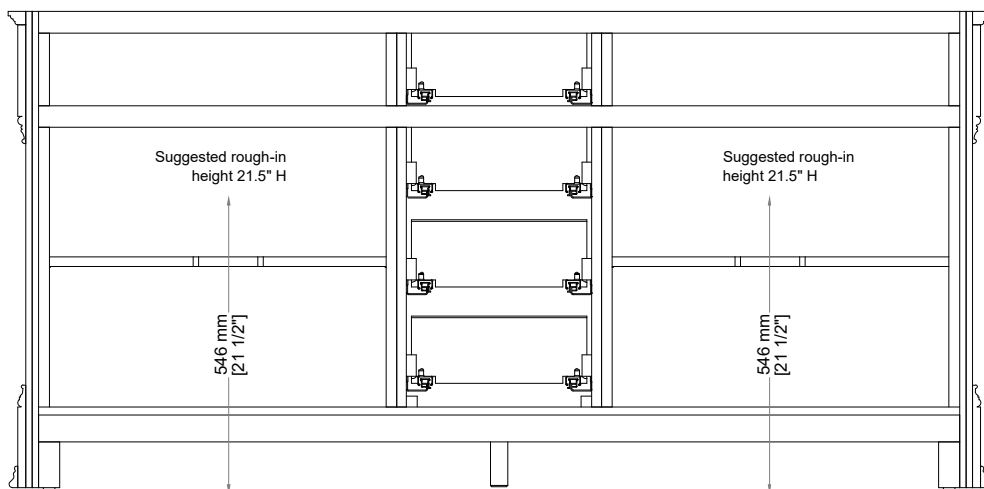

BROOKFIELD 72" DOUBLE VANITY

547-V72-BKO
547-V72-HNO
547-V72-PCN

JAMES MARTIN VANITIES®

FREEPOWER COMPATIBLE

Features and Materials

Solids: Poplar
Veneers: Poplar
Panels: Plywood
Wooden Backsplash
Installation Type: Freestanding
Number of Basins: Two, With Optional 3cm Top
Vanity Top Included: No, Optional 3cm Tops Available with Sinks
Overflow: Yes, Front Facing
Number of Doors: Four
Number of Drawers: Four
Drawer Box Material and Construction: 12mm, Plywood
English Dovetail Joinery
Aluminum Laminate Drawer Liners
Assembly Type: Installation of Optional 3cm Top with Sink
Assembly Type: Cabinet comes fully assembled
Hardware Material and Finish: Antimony in Champagne Brass
Fits Drain Hole Size: 1 3/4"
Full Extension, Soft Close Glides
European Soft Close Hinges
Adjustable Levelers

Dimension

Width: 72"
Depth: 23-1/2"
Height: 34-3/4"
Rough-In Height: 21-1/2"

Knob

Visit website for warranty and installation information
<http://www.jamesmartinvanities.com>

BROOKFIELD 72" DOUBLE VANITY

547-V72-BKO
547-V72-HNO
547-V72-PCN

BROOKFIELD 72" DOUBLE VANITY

547-V72-BKO
547-V72-HNO
547-V72-PCN

Back Splash

Side View

Side View

Back View

All dimensions are nominal

Diagrams are of cabinet only-James Martin Optional Countertops and sinks are not shown