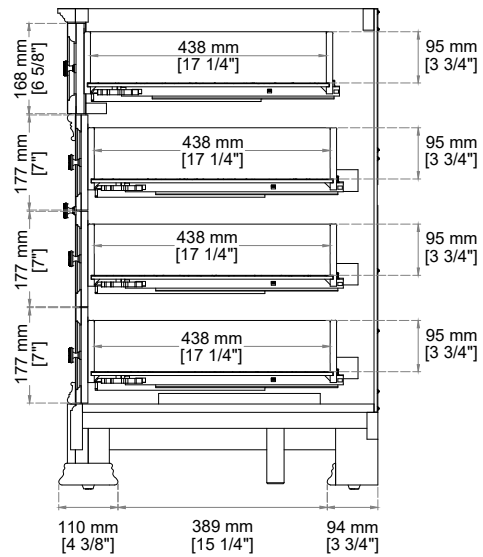

BROOKFIELD 72" DOUBLE VANITY

547-V72-BKO
547-V72-HNO
547-V72-PCN

JAMES MARTIN VANITIES®

FREEPOWER COMPATIBLE

Features and Materials

Solids: Poplar
Veneers: Poplar
Panels: Plywood
Wooden Backsplash
Installation Type: Freestanding
Number of Basins: Two, With Optional 3cm Top
Vanity Top Included: No, Optional 3cm Tops Available with Sinks
Overflow: Yes, Front Facing
Number of Doors: Four
Number of Drawers: Four
Drawer Box Material and Construction: 12mm, Plywood
English Dovetail Joinery
Aluminum Laminate Drawer Liners
Assembly Type: Installation of Optional 3cm Top with Sink
Assembly Type: Cabinet comes fully assembled
Hardware Material and Finish: Antimony in Champagne Brass
Fits Drain Hole Size: 1 3/4"
Full Extension, Soft Close Glides
European Soft Close Hinges
Adjustable Levelers

Dimension

Width: 72"
Depth: 23-1/2"
Height: 34-3/4"
Rough-In Height: 21-1/2"

Knob

Visit website for warranty and installation information
<http://www.jamesmartinvanities.com>

BROOKFIELD 72" DOUBLE VANITY

547-V72-BKO
547-V72-HNO
547-V72-PCN

TOP VIEW

Front View

All dimensions are nominal

Diagrams are of cabinet only-James Martin Optional Countertops and sinks are not shown

Visit website for warranty and installation information

<http://www.jamesmartinvanities.com>

BROOKFIELD 72" DOUBLE VANITY

547-V72-BKO
547-V72-HNO
547-V72-PCN

Back Splash

Side View

Side View

Back View

All dimensions are nominal

Diagrams are of cabinet only-James Martin Optional Countertops and sinks are not shown