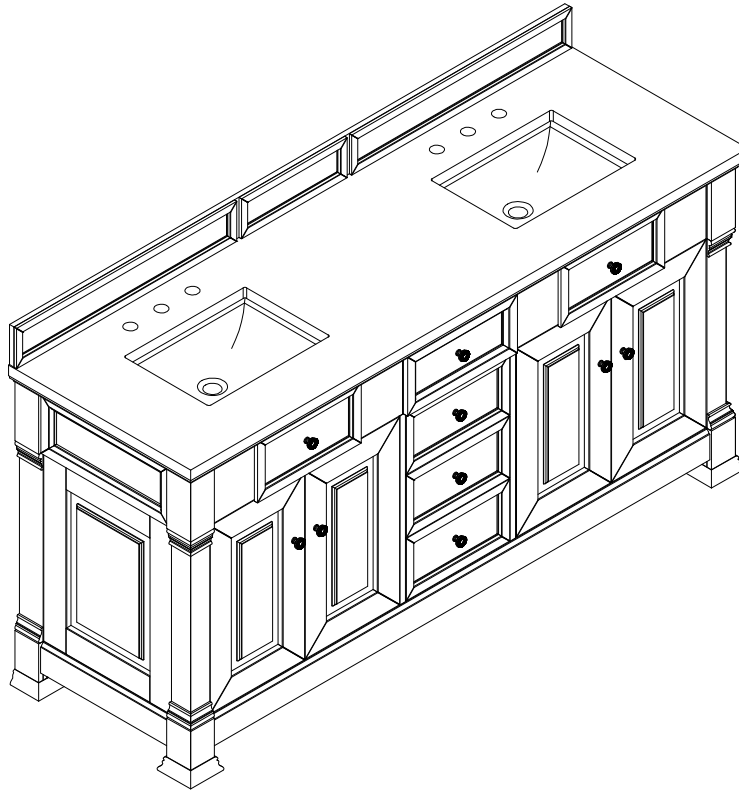

BROOKFIELD 72" DOUBLE VANITY

547-V72-BKO
547-V72-HNO
547-V72-PCN

JAMES MARTIN VANITIES®

FREEPOWER COMPATIBLE

Features and Materials

Solids: Poplar
Veneers: Poplar
Panels: Plywood
Wooden Backsplash
Installation Type: Freestanding
Number of Basins: Two, With Optional 3cm Top
Vanity Top Included: No, Optional 3cm Tops Available with Sinks
Overflow: Yes, Front Facing
Number of Doors: Four
Number of Drawers: Four
Drawer Box Material and Construction: 12mm, Plywood
English Dovetail Joinery
Aluminum Laminate Drawer Liners
Assembly Type: Installation of Optional 3cm Top with Sink
Assembly Type: Cabinet comes fully assembled
Hardware Material and Finish: Antimony in Champagne Brass
Fits Drain Hole Size: 1 3/4"
Full Extension, Soft Close Glides
European Soft Close Hinges
Adjustable Levelers

Dimension

Width: 72"
Depth: 23-1/2"
Height: 34-3/4"
Rough-In Height: 21-1/2"

Knob

Visit website for warranty and installation information
<http://www.jamesmartinvanities.com>

BROOKFIELD 72" DOUBLE VANITY

547-V72-BKO
547-V72-HNO
547-V72-PCN