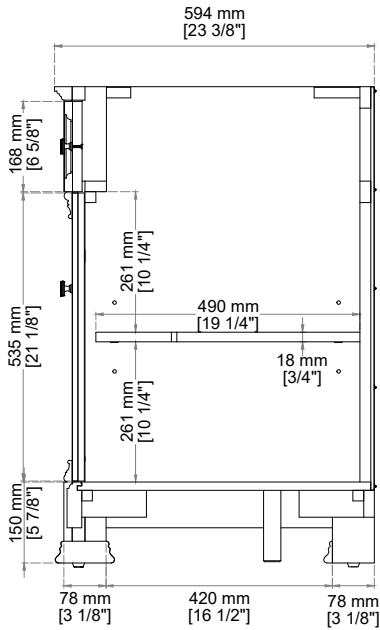

BROOKFIELD 72" DOUBLE VANITY

547-V72-BKO
547-V72-HNO
547-V72-PCN

JAMES MARTIN VANITIES®

FREEPOWER COMPATIBLE

Features and Materials

Solids: Poplar
Veneers: Poplar
Panels: Plywood
Wooden Backsplash
Installation Type: Freestanding
Number of Basins: Two, With Optional 3cm Top
Vanity Top Included: No, Optional 3cm Tops Available with Sinks
Overflow: Yes, Front Facing
Number of Doors: Four
Number of Drawers: Four
Drawer Box Material and Construction: 12mm, Plywood
English Dovetail Joinery
Aluminum Laminate Drawer Liners
Assembly Type: Installation of Optional 3cm Top with Sink
Assembly Type: Cabinet comes fully assembled
Hardware Material and Finish: Antimony in Champagne Brass
Fits Drain Hole Size: 1 3/4"
Full Extension, Soft Close Glides
European Soft Close Hinges
Adjustable Levelers

Dimension

Width: 72"
Depth: 23-1/2"
Height: 34-3/4"
Rough-In Height: 21-1/2"

Knob

Visit website for warranty and installation information
<http://www.jamesmartinvanities.com>

BROOKFIELD 72" DOUBLE VANITY

547-V72-BKO
547-V72-HNO
547-V72-PCN

TOP VIEW

Front View

All dimensions are nominal

Diagrams are of cabinet only-James Martin Optional Countertops and sinks are not shown

Visit website for warranty and installation information

<http://www.jamesmartinvanities.com>

BROOKFIELD 72" DOUBLE VANITY

547-V72-BKO
547-V72-HNO
547-V72-PCN

Back Splash

Side View

Side View

Back View

All dimensions are nominal

Diagrams are of cabinet only-James Martin Optional Countertops and sinks are not shown