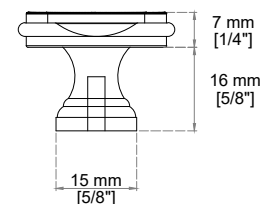

BROOKFIELD 72" DOUBLE VANITY

547-V72-BKO
547-V72-HNO
547-V72-PCN

JAMES MARTIN VANITIES®

FREEPOWER COMPATIBLE

Features and Materials

Solids: Poplar
Veneers: Poplar
Panels: Plywood
Wooden Backsplash
Installation Type: Freestanding
Number of Basins: Two, With Optional 3cm Top
Vanity Top Included: No, Optional 3cm Tops Available with Sinks
Overflow: Yes, Front Facing
Number of Doors: Four
Number of Drawers: Four
Drawer Box Material and Construction: 12mm, Plywood
English Dovetail Joinery
Aluminum Laminate Drawer Liners
Assembly Type: Installation of Optional 3cm Top with Sink
Assembly Type: Cabinet comes fully assembled
Hardware Material and Finish: Antimony in Champagne Brass
Fits Drain Hole Size: 1 3/4"
Full Extension, Soft Close Glides
European Soft Close Hinges
Adjustable Levelers

Dimension

Width: 72"
Depth: 23-1/2"
Height: 34-3/4"
Rough-In Height: 21-1/2"

Knob

Visit website for warranty and installation information
<http://www.jamesmartinvanities.com>

BROOKFIELD 72" DOUBLE VANITY

547-V72-BKO
547-V72-HNO
547-V72-PCN

TOP VIEW

Front View

All dimensions are nominal

Diagrams are of cabinet only-James Martin Optional Countertops and sinks are not shown

Visit website for warranty and installation information

<http://www.jamesmartinvanities.com>

BROOKFIELD 72" DOUBLE VANITY

547-V72-BKO
547-V72-HNO
547-V72-PCN

Back Splash

Side View

Side View

Back View

All dimensions are nominal

Diagrams are of cabinet only-James Martin Optional Countertops and sinks are not shown