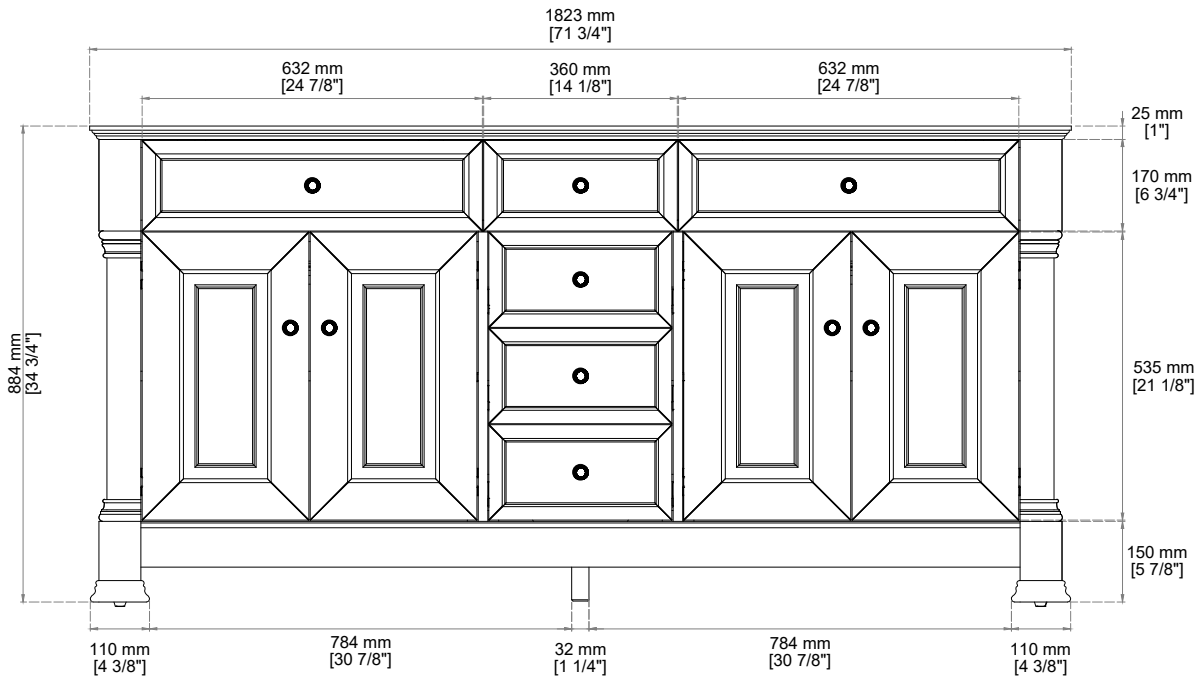

Front View

All dimensions are nominal

Diagrams are of cabinet only-James Martin Optional Countertops and sinks are not shown

Visit website for warranty and installation information

<http://www.jamesmartinvanities.com>