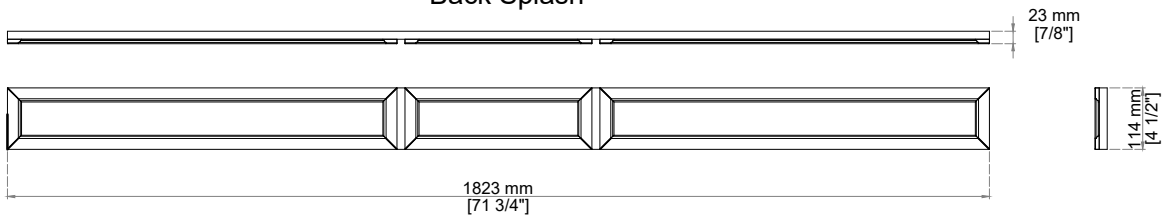

BROOKFIELD 72" DOUBLE VANITY

547-V72-BKO
547-V72-HNO
547-V72-PCN

JAMES MARTIN VANITIES®

FREEPOWER COMPATIBLE

Features and Materials

Solids: Poplar
Veneers: Poplar
Panels: Plywood
Wooden Backsplash
Installation Type: Freestanding
Number of Basins: Two, With Optional 3cm Top
Vanity Top Included: No, Optional 3cm Tops Available with Sinks
Overflow: Yes, Front Facing
Number of Doors: Four
Number of Drawers: Four
Drawer Box Material and Construction: 12mm, Plywood
English Dovetail Joinery
Aluminum Laminate Drawer Liners
Assembly Type: Installation of Optional 3cm Top with Sink
Assembly Type: Cabinet comes fully assembled
Hardware Material and Finish: Antimony in Champagne Brass
Fits Drain Hole Size: 1 3/4"
Full Extension, Soft Close Glides
European Soft Close Hinges
Adjustable Levelers

Dimension

Width: 72"
Depth: 23-1/2"
Height: 34-3/4"
Rough-In Height: 21-1/2"

Knob

Visit website for warranty and installation information
<http://www.jamesmartinvanities.com>

BROOKFIELD 72" DOUBLE VANITY

547-V72-BKO
547-V72-HNO
547-V72-PCN

TOP VIEW

Front View

All dimensions are nominal

Diagrams are of cabinet only-James Martin Optional Countertops and sinks are not shown

Visit website for warranty and installation information

<http://www.jamesmartinvanities.com>

BROOKFIELD 72" DOUBLE VANITY

547-V72-BKO
547-V72-HNO
547-V72-PCN

Back Splash

Side View

Side View

Back View

All dimensions are nominal

Diagrams are of cabinet only-James Martin Optional Countertops and sinks are not shown