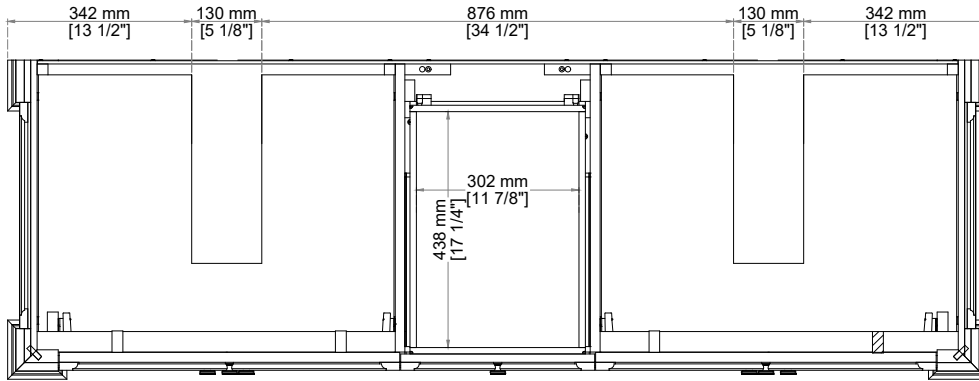

BROOKFIELD 72" DOUBLE VANITY

547-V72-BKO
547-V72-HNO
547-V72-PCN

JAMES MARTIN VANITIES®

FREEPOWER COMPATIBLE

Features and Materials

Solids: Poplar
Veneers: Poplar
Panels: Plywood
Wooden Backsplash
Installation Type: Freestanding
Number of Basins: Two, With Optional 3cm Top
Vanity Top Included: No, Optional 3cm Tops Available with Sinks
Overflow: Yes, Front Facing
Number of Doors: Four
Number of Drawers: Four
Drawer Box Material and Construction: 12mm, Plywood
English Dovetail Joinery
Aluminum Laminate Drawer Liners
Assembly Type: Installation of Optional 3cm Top with Sink
Assembly Type: Cabinet comes fully assembled
Hardware Material and Finish: Antimony in Champagne Brass
Fits Drain Hole Size: 1 3/4"
Full Extension, Soft Close Glides
European Soft Close Hinges
Adjustable Levelers

Dimension

Width: 72"
Depth: 23-1/2"
Height: 34-3/4"
Rough-In Height: 21-1/2"

Knob

Visit website for warranty and installation information
<http://www.jamesmartinvanities.com>

BROOKFIELD 72" DOUBLE VANITY

547-V72-BKO
547-V72-HNO
547-V72-PCN

TOP VIEW

Front View

All dimensions are nominal

Diagrams are of cabinet only-James Martin Optional Countertops and sinks are not shown

Visit website for warranty and installation information

<http://www.jamesmartinvanities.com>

BROOKFIELD 72" DOUBLE VANITY

547-V72-BKO
547-V72-HNO
547-V72-PCN

Back Splash

Side View

Side View

Back View

All dimensions are nominal

Diagrams are of cabinet only-James Martin Optional Countertops and sinks are not shown