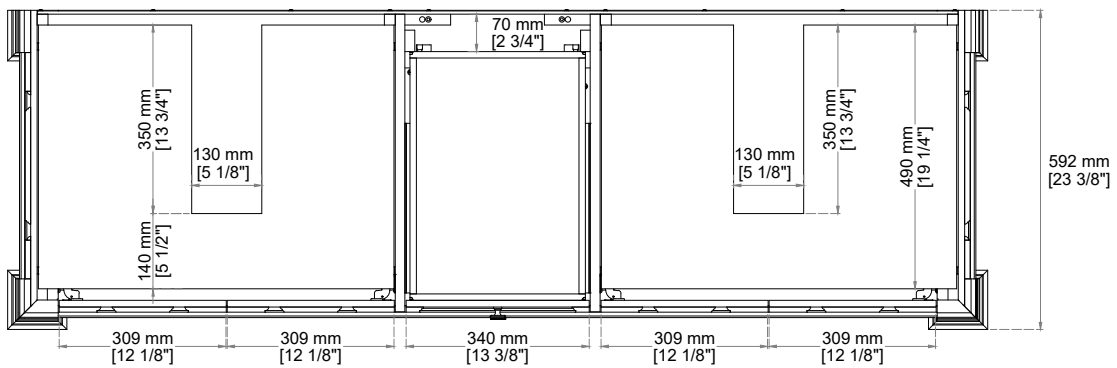

BROOKFIELD 72" DOUBLE VANITY

547-V72-BKO
547-V72-HNO
547-V72-PCN

JAMES MARTIN VANITIES®

FREEPOWER COMPATIBLE

Features and Materials

Solids: Poplar
Veneers: Poplar
Panels: Plywood
Wooden Backsplash
Installation Type: Freestanding
Number of Basins: Two, With Optional 3cm Top
Vanity Top Included: No, Optional 3cm Tops Available with Sinks
Overflow: Yes, Front Facing
Number of Doors: Four
Number of Drawers: Four
Drawer Box Material and Construction: 12mm, Plywood
English Dovetail Joinery
Aluminum Laminate Drawer Liners
Assembly Type: Installation of Optional 3cm Top with Sink
Assembly Type: Cabinet comes fully assembled
Hardware Material and Finish: Antimony in Champagne Brass
Fits Drain Hole Size: 1 3/4"
Full Extension, Soft Close Glides
European Soft Close Hinges
Adjustable Levelers

Dimension

Width: 72"
Depth: 23-1/2"
Height: 34-3/4"
Rough-In Height: 21-1/2"

Knob

Visit website for warranty and installation information
<http://www.jamesmartinvanities.com>

BROOKFIELD 72" DOUBLE VANITY

547-V72-BKO
547-V72-HNO
547-V72-PCN

TOP VIEW

Front View

All dimensions are nominal

Diagrams are of cabinet only-James Martin Optional Countertops and sinks are not shown

Visit website for warranty and installation information

<http://www.jamesmartinvanities.com>

BROOKFIELD 72" DOUBLE VANITY

547-V72-BKO
547-V72-HNO
547-V72-PCN

Back Splash

Side View

Side View

Back View

All dimensions are nominal

Diagrams are of cabinet only-James Martin Optional Countertops and sinks are not shown