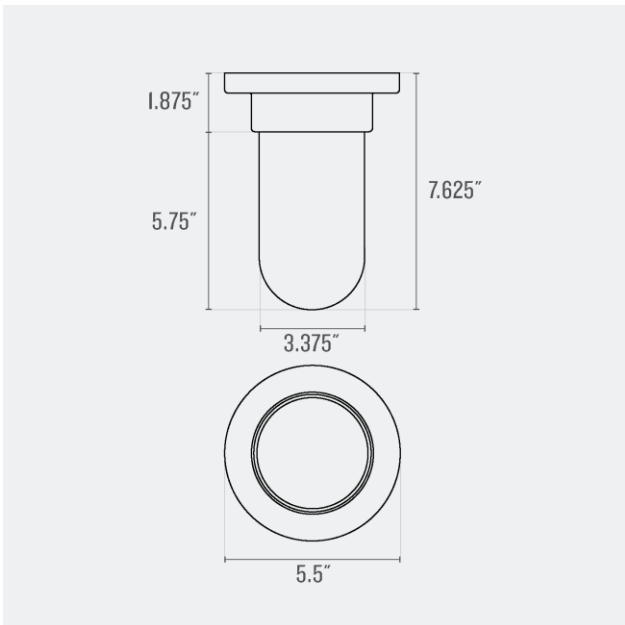

## Bower Outdoor Surface Mount

**Application:** Surface Mount

**Product Origin:** Processed and assembled in Portland, Oregon using ethically-sourced domestic and global components.

**UL Listed:** Yes

**Max Wattage:** 60 W

**Voltage:** 120/220 V

**Location Rating:** Wet

**Dimensions:**

Overall: 7.625" H x 5.5" W x 5.5" D

Shade: 5.75" H x 3.375" W x 3.375" D

Canopy: 1.875" H x 5.5" W x 5.5" D

**Materials:** Aluminum, Glass

One year guarantee