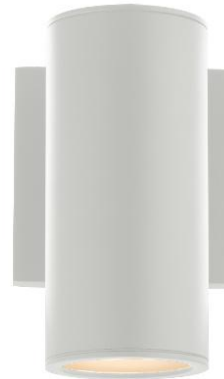

WAC LIGHTING

Cylinder

Wall Mount 3000K

Fixture Type: _____

Catalog Number: _____

Project: _____

Location: _____

Model	Color Temp & CRI	Lumens	Finish
WS-W190208	30 3000K - 80	285	BK Black BZ Bronze WT White

Example: **WS-W190208-30-WT**

For custom requests please contact customs@wacighting.com

FEATURES

- Multiple LED array for uniform illumination
- WS-W190208 is one direction, WS-W190212 is an up & down light
- ACLED driverless technology
- 5 Year warranty

SPECIFICATIONS

Color Temp:	3000K
Input:	120 VAC,50/60Hz
CRI:	80
Dimming:	ELV: 100-10%
Rated Life:	50000 Hours
Mounting:	Installs over a 3" or 4" Junction Box, Can be mounted on wall in all orientations
Standards:	ETL, cETL, ADA Wet Location Listed
Construction:	Die-cast aluminum