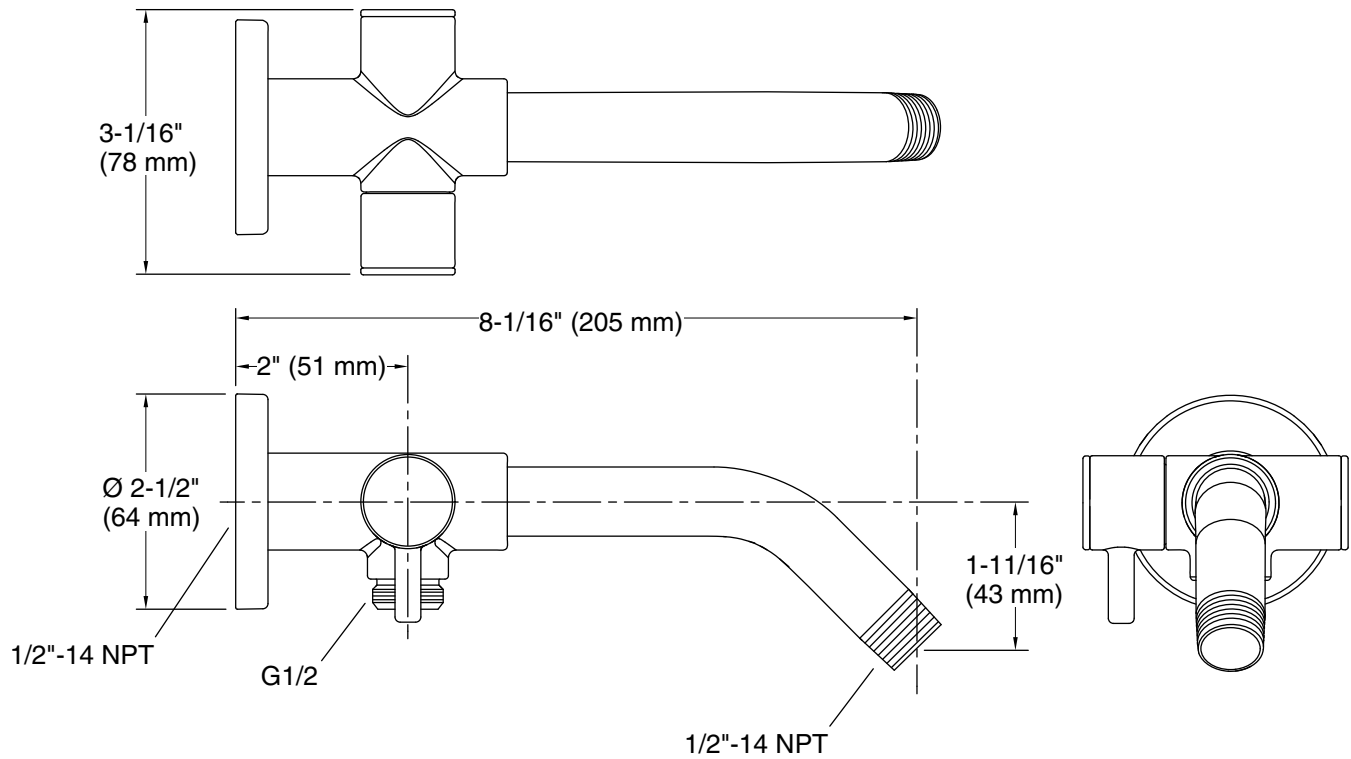

### Features

- Diverter switches water between showerhead and handshower
- 1/2" NPT connection
- For use with KOHLER showerheads and handshowers (sold separately)

### Technical Information

All product dimensions are nominal.