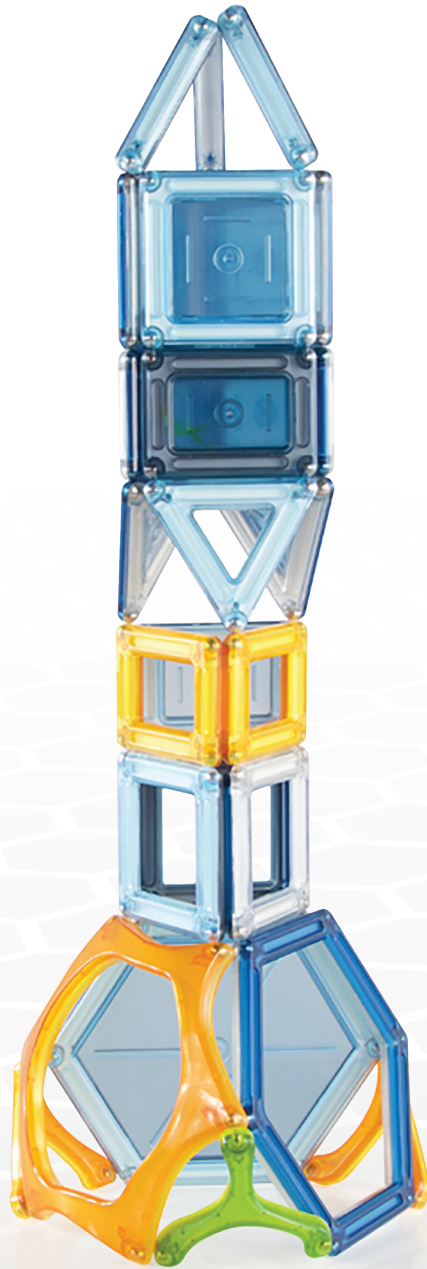

pieces
piezas
pièces
stücke

6

4

6

3

0

0

0

3

2

0