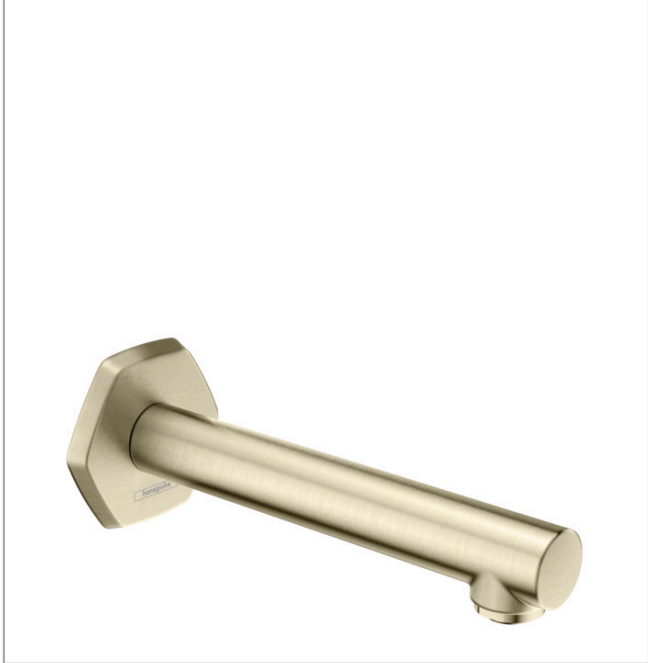

**Locarno
Tub Spout**
Finishes : **brushed nickel** Part no. : **04814820**

Description

Features

- Solid brass
- Includes: 1/2" female and 3/4" male adaptor

Product image

Scale drawing