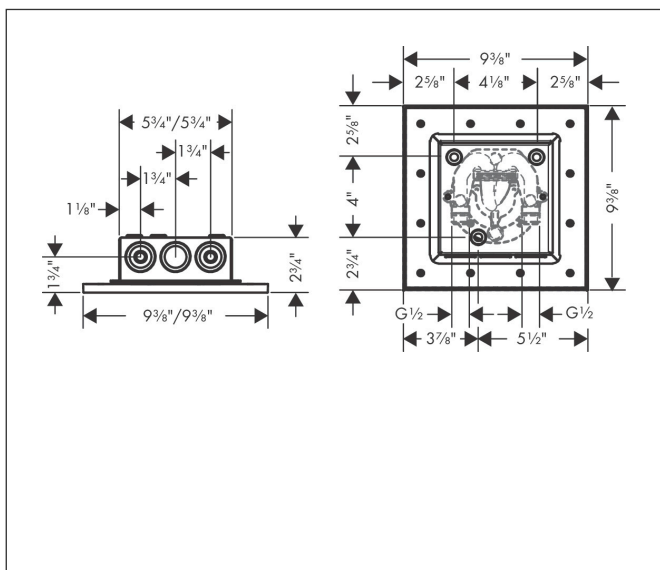

Brand	AXOR
Art. Name	<b>AXOR ShowerSolutions</b> Showerhead 250 Square 2-Jet, 1.75 GPM
Art. Nr.	35315251
Surface	brushed gold optic
Pos.	1

## Drawing

## Features

- Consists of: Showerhead, Green Diverter
- Shower head size: 250 x 250 mm
- Spray modes: PowderRain, Intense PowderRain
- Select button on thermostat
- Dynamic spray nozzles move out while using
- Flow: 1.75 GPM (6.6 L/Min)
- Showerhead removable for cleaning