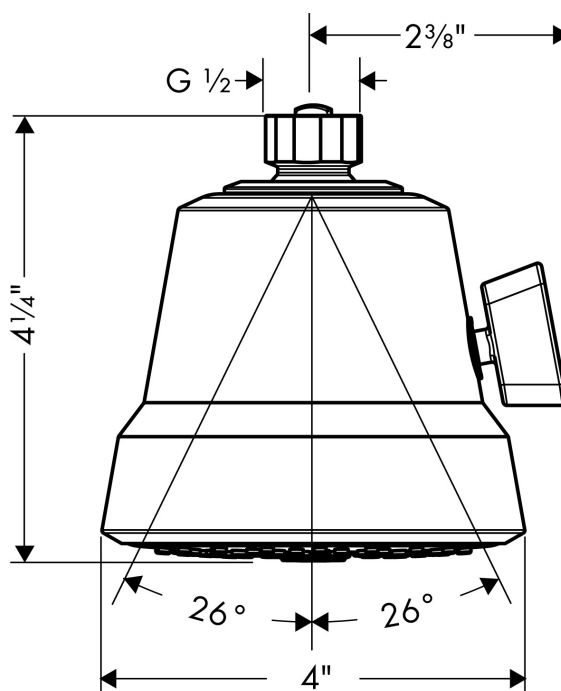

Brand	hansgrohe
Art. Name	<b>Club</b> Showerhead 100 3-Jet, 1.5 GPM
Art. Nr.	04928820
Surface	brushed nickel
Pos.	1

## Drawing