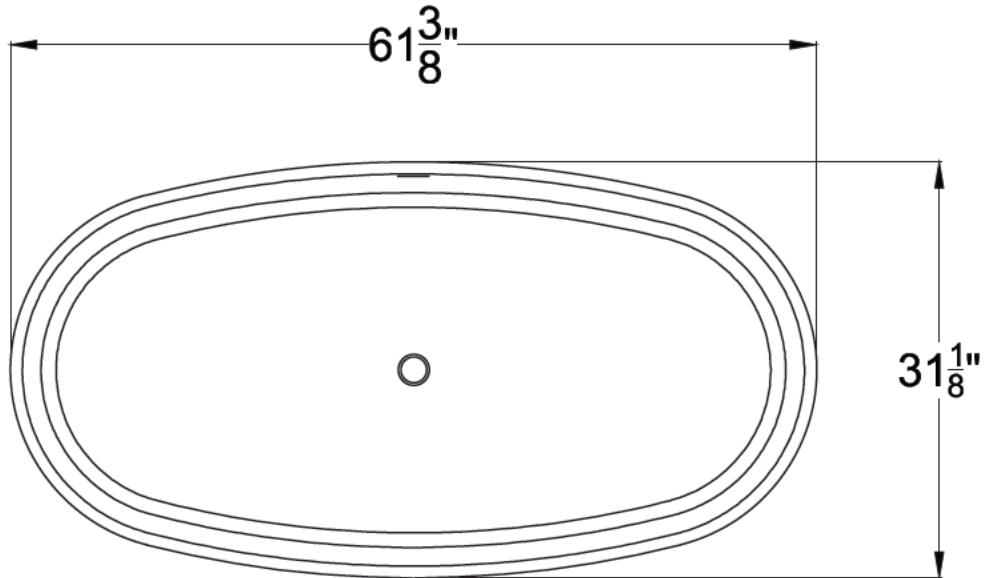

ANZZI™

**ROCCIA & BELLENTIN**

Freestanding Bathtub  
FT-AZ505 & FT-AZ8416

Dimensions:  
31.2" L x 61.4" W x 23.4" H

Weight: 330 lb.  
Material: ANZZI Stone™ Resin  
Capacity: 82 gal

For more information visit  
[www.ANZZI.com](http://www.ANZZI.com) or call  
**1-844-44-ANZZI**