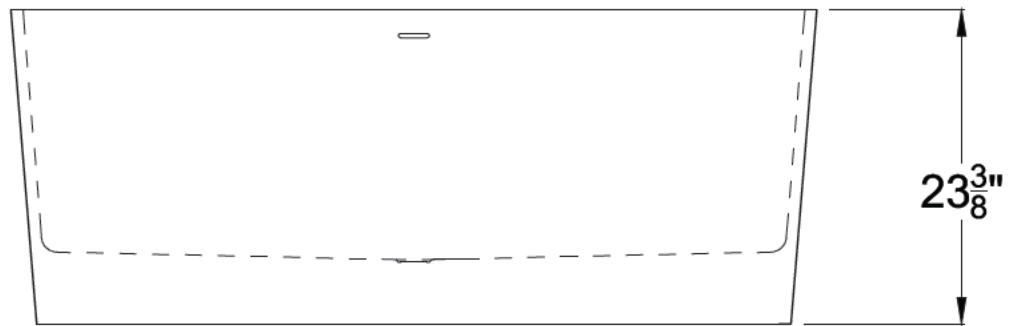

ANZZI™

**ROCCIA & BELLENTIN**

Freestanding Bathtub  
FT-AZ505 & FT-AZ8416

Dimensions:  
31.2" L x 61.4" W x 23.4" H

Weight: 330 lb.  
Material: ANZZI Stone™ Resin  
Capacity: 82 gal

For more information visit  
[www.ANZZI.com](http://www.ANZZI.com) or call  
**1-844-44-ANZZI**