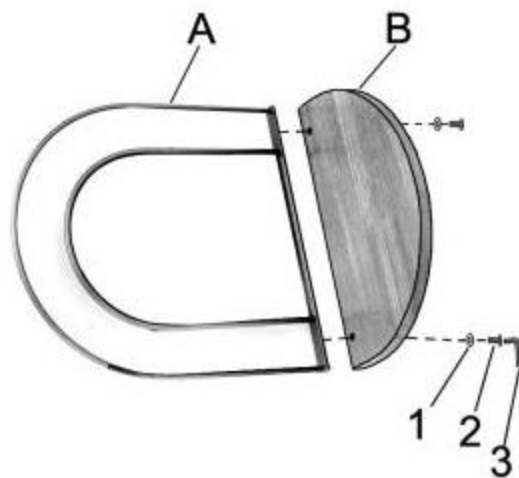

ASSEMBLY INSTRUCTIONS

ITEM NO: 222933

Parts required

1		Flat washer	Φ5MM	2pcs
2		Bolt	Φ5*12MML	2pcs
3		Allen wrench		1pc

A		1pc
B		1pc

1.

2.