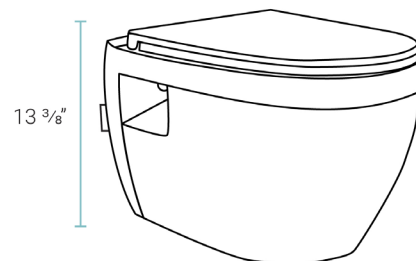

* Color & style options available

Features:

- Space saving, wall-hung design
- Elongated bowl
- Glazed ceramic
- Adjustable bowl height
- Quick-release, soft-close seat

Installation:

- Wall hung

Colors & Finishes:

- White: SM-WT450
- Matte Black: SM-WT450MB
- Matte White: SM-WT450MW

Specifications:

- N.W: 57.09 lb.
- L: 20 11/16" x W: 14 3/4" x H: 13 3/8"

Fantôme M 2x4 Concealed Tank Carrier System

Swiss Madison®
well made forever