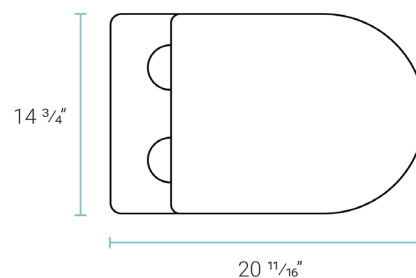

* Color & style options available

Features:

- Space saving, wall-hung design
- Elongated bowl
- Glazed ceramic
- Adjustable bowl height
- Quick-release, soft-close seat

Installation:

- Wall hung

Colors & Finishes:

- White: SM-WT450
- Matte Black: SM-WT450MB
- Matte White: SM-WT450MW

Specifications:

- N.W: 57.09 lb.
- L: 20 11/16" x W: 14 3/4" x H: 13 3/8"

Fantôme M 2x4 Concealed Tank Carrier System

Swiss Madison®
well made forever

Installation:

- In-wall

Specifications:

- N.W: 33.0 lb.
- L: 22 ¹³/₁₆" x W: 4 ³/₄" x H: 51 ³/₁₆"

Dual-Flush Flush Actuator SM-WC001Z

Features:

- ABS material
- Dual-flush push buttons

Installation: