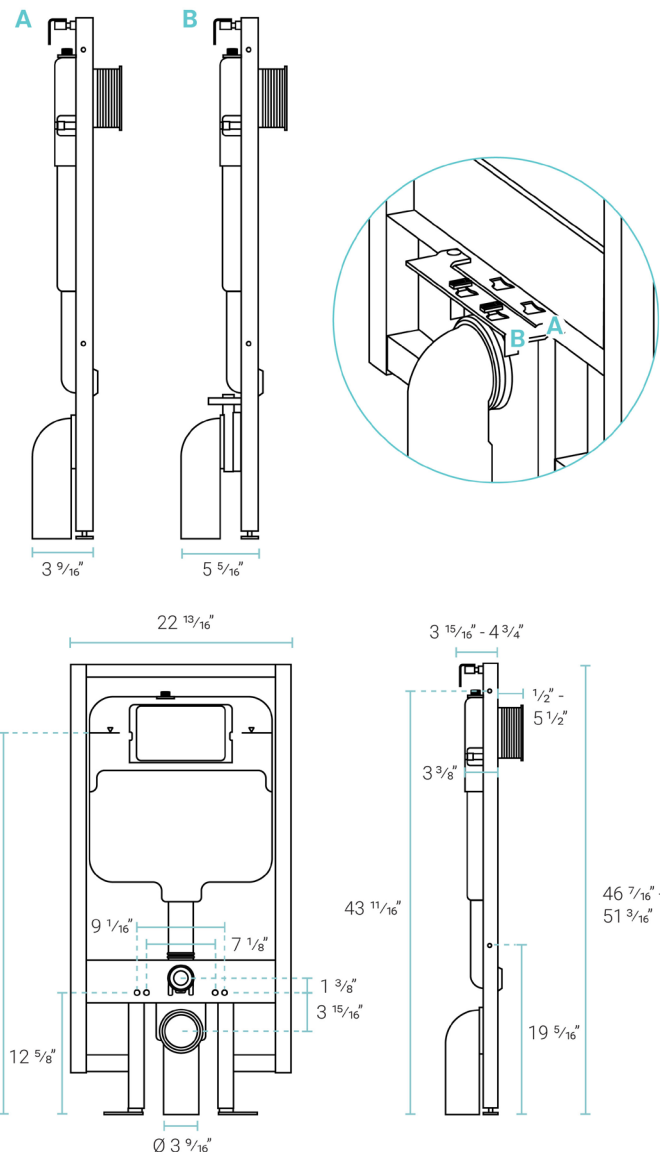

for Wall-Hung Toilet

SM-WC424

Included Parts:

- Discharge Pipe: SM-CPT24
- Flush Valve: SM-CPT31
- Flush Valve Holder: SM-CPT35
- Inlet / Outlet Pipes: SM-CPT42
- Water Tank Pipe: SM-CPT44
- Fill Valve: SM-CPT53
- Tank O-Ring: SM-CPT69
- Water Supply Line: SM-CPT70
- Inlet O-Ring: SM-CPT87
- Water Tank Pipe O-Ring: SM-CPT88
- Flush Valve Set Board: SM-CPT89
- Actuator Cover: SM-CPT90
- Fill Valve Clip: SM-CPT92
- Transmission Bracket: SM-CPT95
- Kit Pack: SM-CPT99
- Bolt Kit: SM-TPT122
- Discharge Pipe Bracket: SM-TPT24
- Discharge Pipe Clamp: SM-TPT25

Required Parts (sold separately):

- Flush Actuator Plate *
 - Wall-Hung Toilet *
- * Sold by Swiss Madison

Features:

- Saves space with concealed tank
- Strong, secure hold
- Easy tank access
- Adjustable height

Installation:

- In-wall

Specifications:

- N.W: 33.0 lb.
- L: 22 ¹³/₁₆" x W: 4 ³/₄" x H: 51 ³/₁₆"

Dual-Flush Flush Actuator SM-WC001Z

Features:

- ABS material
- Dual-flush push buttons

Installation:

Specifications:

- N.W: 2.0 lb.
- L: 9 11/16" x W: 9/16" x H: 6 1/2"

Included Parts:

- Flush Actuator: SM-WC001Z

Compatible Parts (sold separately):

- Residential Concealed In-Wall Toilet Tank for Back-to-Wall Toilet: SM-WC324
- Commercial Concealed In-Wall Toilet Tank for Back-to-Wall Toilet: SM-WC326
- Residential Concealed In-Wall Toilet Tank for Wall-Hung Toilet: SM-WC424
- Commercial Concealed In-Wall Toilet Tank for Wall-Hung Toilet: SM-WC426