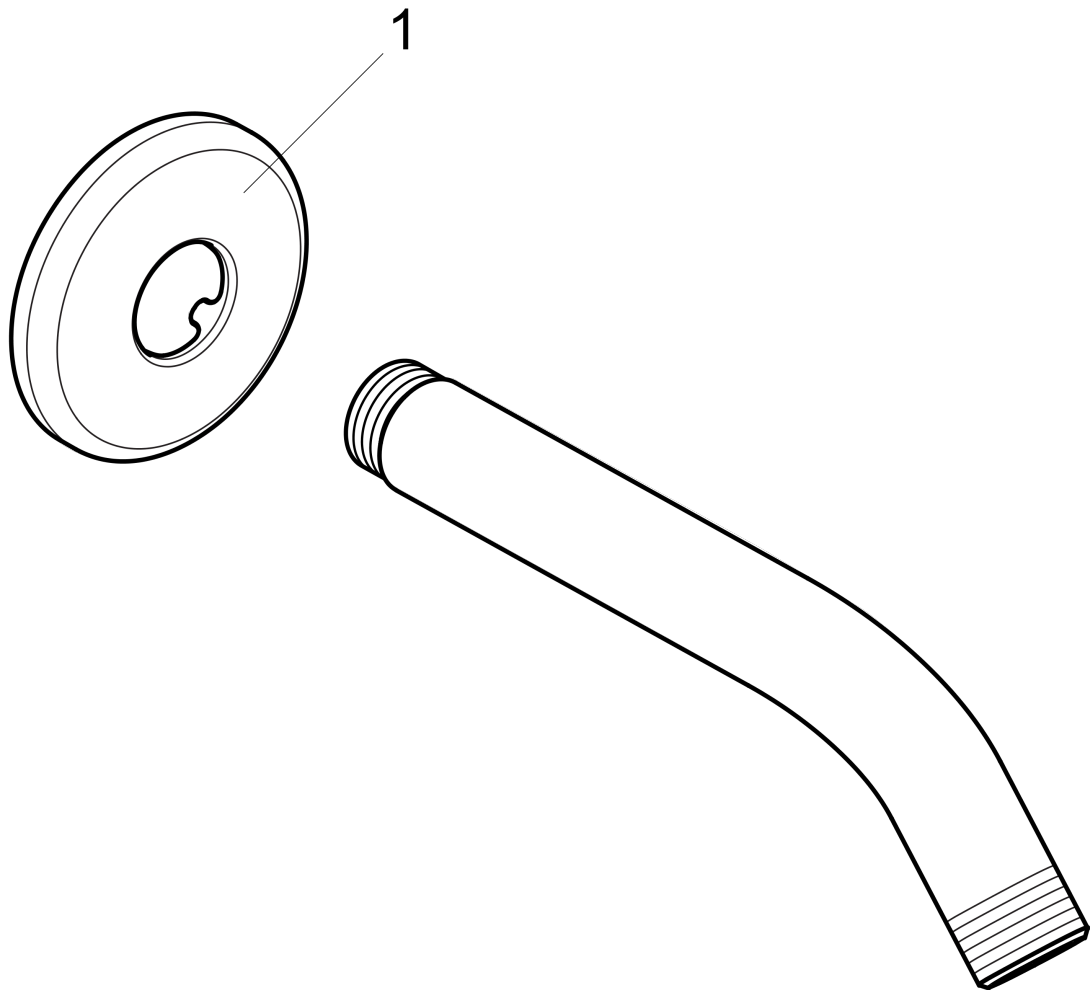

Showerarm Standard 9"

Finishes : **brushed nickel** Part no. : **04186823**

Description

Features

- Brass
- 1/2" NPT
- Escutcheon, Showerarm

Item details

List Price \$ 102.00

Compliance

Product image

Scale drawing

Showerarm Standard 9"

Finishes : **brushed nickel**

Part no. : **04186823**

Exploded drawing

Year of production: >01/09

Showerarm Standard 9"

Finishes : **brushed nickel** Part no. : **04186823**

Spare parts list

Year of production: >01/09

Pos.	Description	Part no.	Price	PU
1	escutcheon Ø 64 mm	88536820	-	1