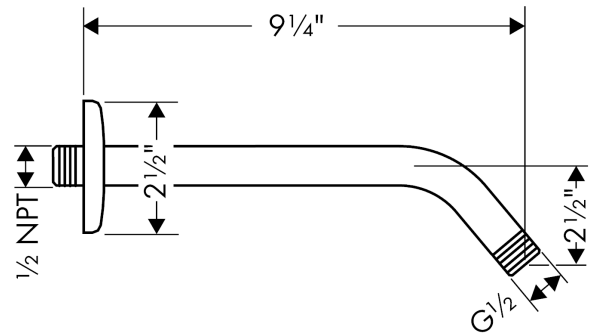

Showerarm Standard 9"

Finishes : **brushed nickel** Part no. : **04186823**

Description

Features

- Brass
- 1/2" NPT
- Escutcheon, Showerarm

Item details

List Price \$ 102.00

Compliance

Product image

Scale drawing

Showerarm Standard 9"

Finishes : **brushed nickel**

Part no. : **04186823**

Exploded drawing

Year of production: >01/09

Showerarm Standard 9"

Finishes : **brushed nickel** Part no. : **04186823**

Spare parts list

Year of production: >01/09

Pos.	Description	Part no.	Price	PU
1	escutcheon Ø 64 mm	88536820	-	1